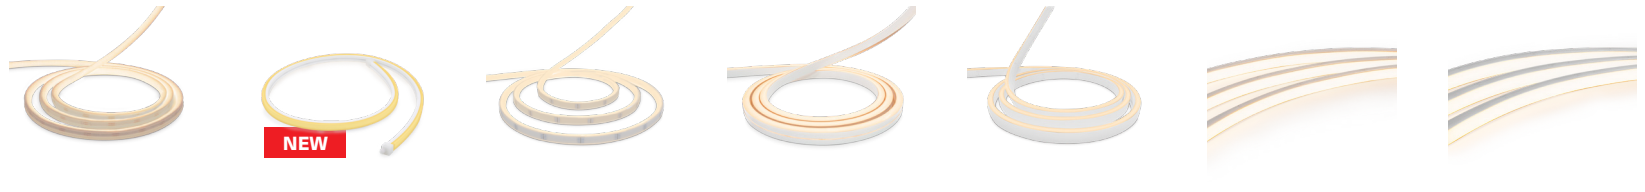

AQS Neon Flex Feature Guide

	AQS-400	AQS-401	AQS-410	AQS-420	AQS-500	AQS-505	AQS-510
CCT / Lumens							
Red - Mono	—	—	—	—	5W-80lm / 8W-110lm	10W-140lm	10W-120lm
Green - Mono	—	—	—	—	5W-80lm / 12W-200lm	10W-400lm	10W-390lm
Blue - Mono	—	—	—	—	5W-14lm / 12W-35lm	10W-70lm	10W-60lm
Amber - Mono	—	—	—	—	5W-44lm / 8W-100lm	—	10W-90lm
Orange - Mono	—	—	—	—	5W-35lm / 8W-90lm	—	—
Lemon Yellow - Mono	—	—	—	—	12W-250lm	—	—
Pink - Mono	—	—	—	—	5W-60lm / 12W-150lm	—	—
RGB	—	—				—	
RGBW 2700K / DMX 2700K	—	—	—			—	
RGBW 3000K	—	—	—	—		—	—
RGBW 6500K	—	—	—			—	—
2200K - Mono	—	—	—	—	5W-120lm / 12W-280lm	10W-410lm	10W-360lm
2500K - Mono	—	—	—	—	5W-120lm / 12W-280lm	10W-410lm	10W-360lm
2700K - Mono	5W-250lm / 10W-500lm	10W-500lm	—	10W-263lm	5W-120lm / 12W-280lm	10W-410lm	10W-360lm
3000K - Mono	5W-275lm / 10W-550lm	10W-550lm	—	10W-270lm	5W-120lm / 12W-280lm	10W-410lm	10W-360lm
3500K - Mono	—	—	—	—	5W-130lm / 12W-330lm	10W-430lm	10W-370lm
4000K - Mono	5W-290lm / 10W-580lm	10W-580lm	—	10W-285lm	5W-130lm / 12W-330lm	10W-430lm	10W-370lm
4500K - Mono	—	—	—	—	—	10W-460lm	10W-370lm
5000K - Mono	5W-300lm / 10W-600lm	10W-600lm	—	10W-290lm	5W-140lm / 12W-350lm	10W-460lm	10W-400lm
5700K - Mono	—	—	—	—	5W-140lm / 12W-350lm	10W-460lm	10W-400lm
6000K - Mono	5W-310lm / 10W-620lm	10W-620lm	—	10W-290lm	—	—	—
6500K - Mono	—	—	—	—	5W-140lm / 12W-350lm	10W-460lm	10W-400lm
EXTRUSION							
1 Meter	✓	✓	✓	✓	✓	✓	✓
2 Meter	✓	✓	✓	✓	✓	✓	✓