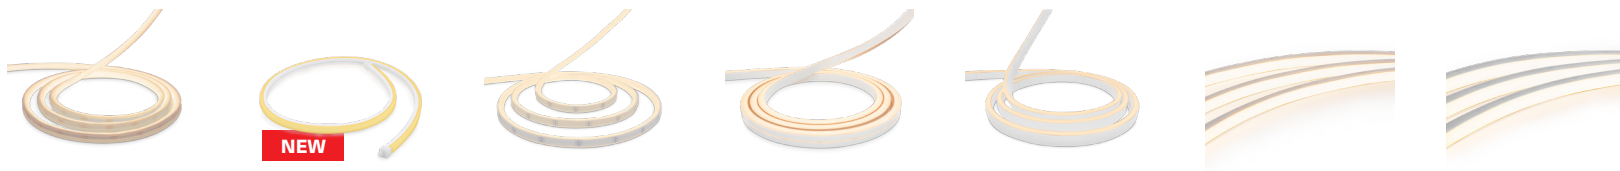

# AQS Neon Flex Feature Guide

	AQS-400	AQS-401	AQS-410	AQS-420	AQS-500	AQS-505	AQS-510
Modes	Mono	Mono	RGB	Mono / RGB / RGBW	Mono / RGB / RGBW / DMX	Mono	Mono / RGB / RGBW / DMX
Price	\$'s	\$'s	\$\$'s	\$\$'s	\$\$\$'s	\$\$\$'s	\$\$\$'s
Control Gear	Constant Voltage PWM	Constant Voltage PWM	Constant Voltage PWM	Constant Voltage PWM	Constant Voltage PWM / DMX	Constant Voltage PWM	Constant Voltage PWM / DMX
Voltage	24V DC	24V DC	24V DC	24V DC	24V DC	24V DC	24V DC
Watts (per Meter)	5W / 10W Mono	10W - Mono	—	10W - Mono 10W - RGB	5W / 8W / 12W - Mono 12W - RGB 17W - RGBW 18W - DMX	10W - Mono	10W - Mono 13W - RGB 17W - RGBW 18W - DMX
Dimensions	10mm W x 9mm H 	10mm W x 10mm H 	13mm W x 12mm H 	12mm W x 20mm H 	11.5mm W x 21mm H 	13.5mm W x 13.5mm H 	16.5mm W x 16.5mm H 
Max Length (Single Powered Feed)	8m	10m	10m	10m - Mono / RGB / RGBW	10m - 12W Mono / RGB 15m - 5W / 8W Mono 8m - 17W RGB / 18W RGBW	10m	10m - Mono / RGB 8m - RGBW / DMX
Max Length (Double Powered Feed)	16m	20m	20m	20m - Mono / RGB / RGBW	20m - 12W Mono / RGB 30m - 5W / 8W Mono 16m - 17W RGB / 18W RGBW	20m	20m - Mono / RGB 16m - RGBW / DMX —
Cut Interval	31mm	36mm	55.5mm	50mm - Mono 66mm - RGB / RGBW	100mm - 12W Mono / RGB 167mm - 5W / 8W Mono 100mm - 17W RGBW 100mm - 18W DMX	83.30mm	83.30mm - Mono / RGB 100mm - RGBW / DMX
Bend Diameter	60mm	80mm	80mm	120mm	80mm	80mm	120mm
Bending Direction	Vertically 	Vertically 	Vertically 	Horizontally 	Horizontally 	Vertically 	Vertically 
IP Rating	IP65	IP65	IP65	IP65	IP68	IP68	IP68
Material	Silicone	Silicone	Silicone	Silicone	Eco PVC	Eco PVC	Eco PVC
Lead Time	Stocked 5 - 7 Days	Stocked 5 - 7 Days	Stocked 5 - 7 Days	Stocked 5 - 7 (Mono) Made to Order 4 - 5 Weeks	Made to Order 4 - 5 Weeks	Made to Order 4 - 5 Weeks	Made to Order 4 - 5 Weeks
Beam Angle	180°	120°	180°	120°	120°	120°	120°
<b>WARRANTY</b>							
2 Year	✓	✓	✓	—	—	—	—
3 Year	—	—	—	✓	✓	✓	✓
5 Year	—	—	—	—	Opt	Opt	Opt