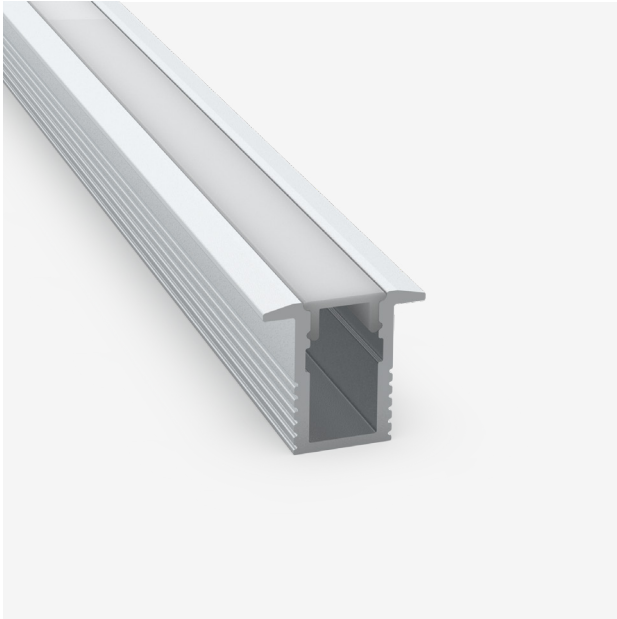

AQS EXT Datasheet

Aluminium LED Strip Extrusion

AQS-EXT-010-200

Product Data

Product Code	AQS-EXT-010-200-A1 (Silver) AQS-EXT-010-200-A2 (Black) AQS-EXT-010-200-A8 (White)
Description	Aluminium Profile
Application	Indoor Recessed Lighting
Material	Aluminium Extrusion Polycarbonate Diffuser
Finishes	Silver - Clear Anodise Black - Powdercoat White - Powdercoat

Mechanical & Thermal Data

Length	2000mm
Width	7.8mm
Height	12mm
Max PCB Width	5mm
Installation Method	Silicone or Tape Adhesive
IP Rating	IP20
Thermal Conductivity	209w/m-K
Max Recommended Wattage	10W / m