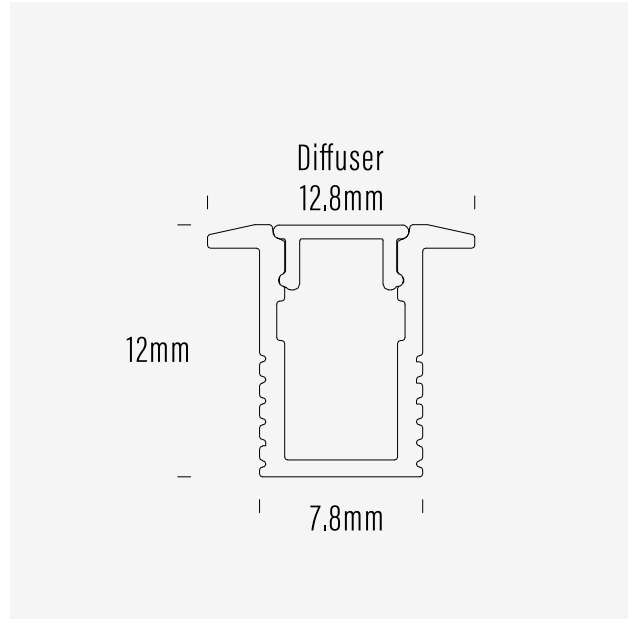

AQS EXT Datasheet

Aluminium LED Strip Extrusion

AQS-EXT-010-200

Product Data

Product Code	AQS-EXT-010-200-A1 (Silver) AQS-EXT-010-200-A2 (Black) AQS-EXT-010-200-A8 (White)
Description	Aluminium Profile
Application	Indoor Recessed Lighting
Material	Aluminium Extrusion Polycarbonate Diffuser
Finishes	Silver - Clear Anodise Black - Powdercoat White - Powdercoat

Mechanical & Thermal Data

Length	2000mm
Width	7.8mm
Height	12mm
Max PCB Width	5mm
Installation Method	Silicone or Tape Adhesive
IP Rating	IP20
Thermal Conductivity	209w/m-K
Max Recommended Wattage	10W / m