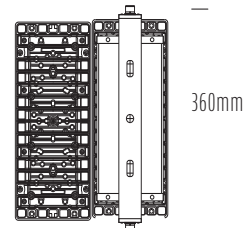

AQL-931-F200

200W Floodlight

SAA  CB  CE  RoHS

IP65
INGRESS
PROTECTION

5y
YEARS
WARRANTY

277mm

Product Code	AQL-931-F200
Body	Aluminium + Black Powder Coated
Fasteners	SS304
Efficacy	130Lm/W
Lumens	26,000Lm
Watts	200W
Input Voltage	AC 110-277V (Custom driver options available)
LED Source	Lumileds Luxeon 3030 2D
Beam Angle	15/30/45/60/90/45*85
LED	3000K / 4000K / 5700K / 6500K
CRI	>70
IP Rating	IP65
Warranty	5 Year Aqualux Warranty
Weight	7.7KG
Dimensions	360mm x 277mm x 195mm