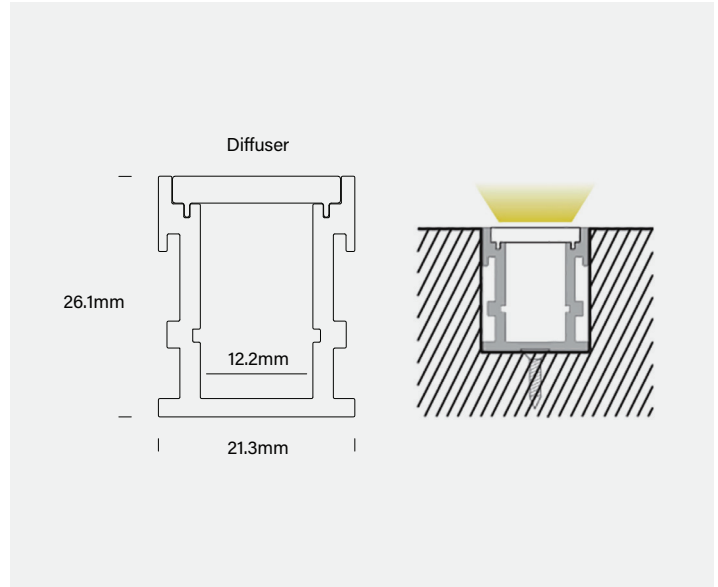

# AQS-EXT-009-200

Aluminium LED Strip Extrusion

## Specifications

Data	Description
Product Code	AQS-EXT-009-200-A1 (Silver) AQS-EXT-009-200-A2 (Black) AQS-EXT-009-200-A8 (White)
Description	Walk-On Profile
Application	Floor / Ground Recessed Lighting
Material	Aluminium Extrusion Polycarbonate Diffuser (3mm Heavy Duty)
Finishes	Silver - Clear Anodise Black - Powdercoat White - Powdercoat

## Mechanical & Thermal Data

Data	Description
Length	2000mm
Width	21.3mm
Height	26.1mm
Max PCB Width	12mm
Installation Method	Sits In Ground
IP Rating	IP20
Thermal Conductivity	209w/m-K
Max Recommended Wattage	20W / m