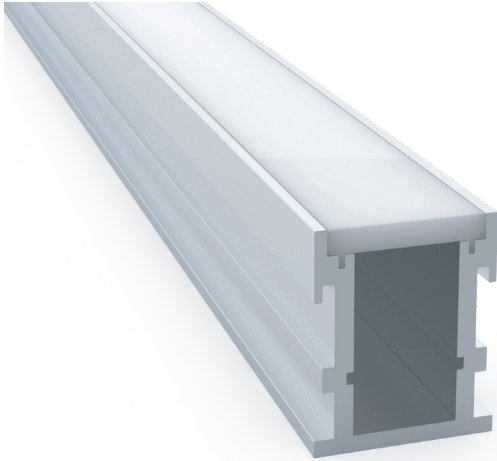

# AQS-EXT-009-200

Aluminium LED Strip Extrusion

## Specifications

Data	Description
Product Code	AQS-EXT-009-200-A1 (Silver) AQS-EXT-009-200-A2 (Black) AQS-EXT-009-200-A8 (White)
Description	Walk-On Profile
Application	Floor / Ground Recessed Lighting
Material	Aluminium Extrusion Polycarbonate Diffuser (3mm Heavy Duty)
Finishes	Silver - Clear Anodise Black - Powdercoat White - Powdercoat

## Mechanical & Thermal Data

Data	Description
Length	2000mm
Width	21.3mm
Height	26.1mm
Max PCB Width	12mm
Installation Method	Sits In Ground
IP Rating	IP20
Thermal Conductivity	209w/m-K
Max Recommended Wattage	20W / m