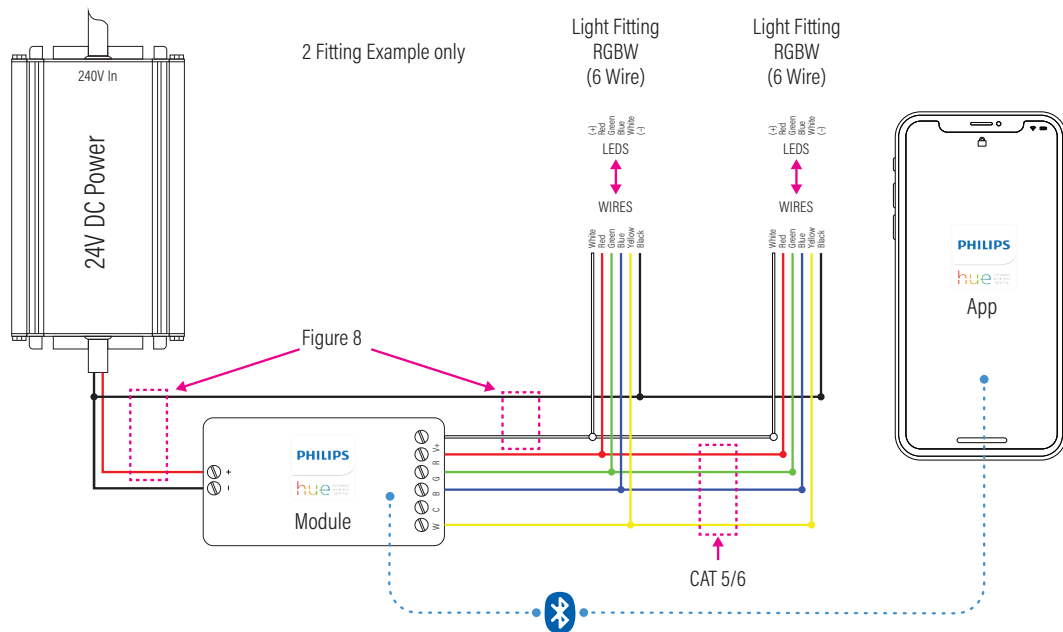

RGBW
24V DC
6 Wire
Philips Hue

29

RGBW - 24V DC - 6 Wire - Philips Hue Connection

RGBW
24V DC
6 Wire
Philips Hue

Wiring Diagram

Aqualux Codes

AQD24-040

AQD24-100

AQD24-240

AQD-400-HUE-01

Multiple run diagram with junction boxes and terminator. Observe Local wiring rules. Run length is determined by transformer size, cable size and voltage drop calculations.

Conduit junction box and Termination box diagrams.