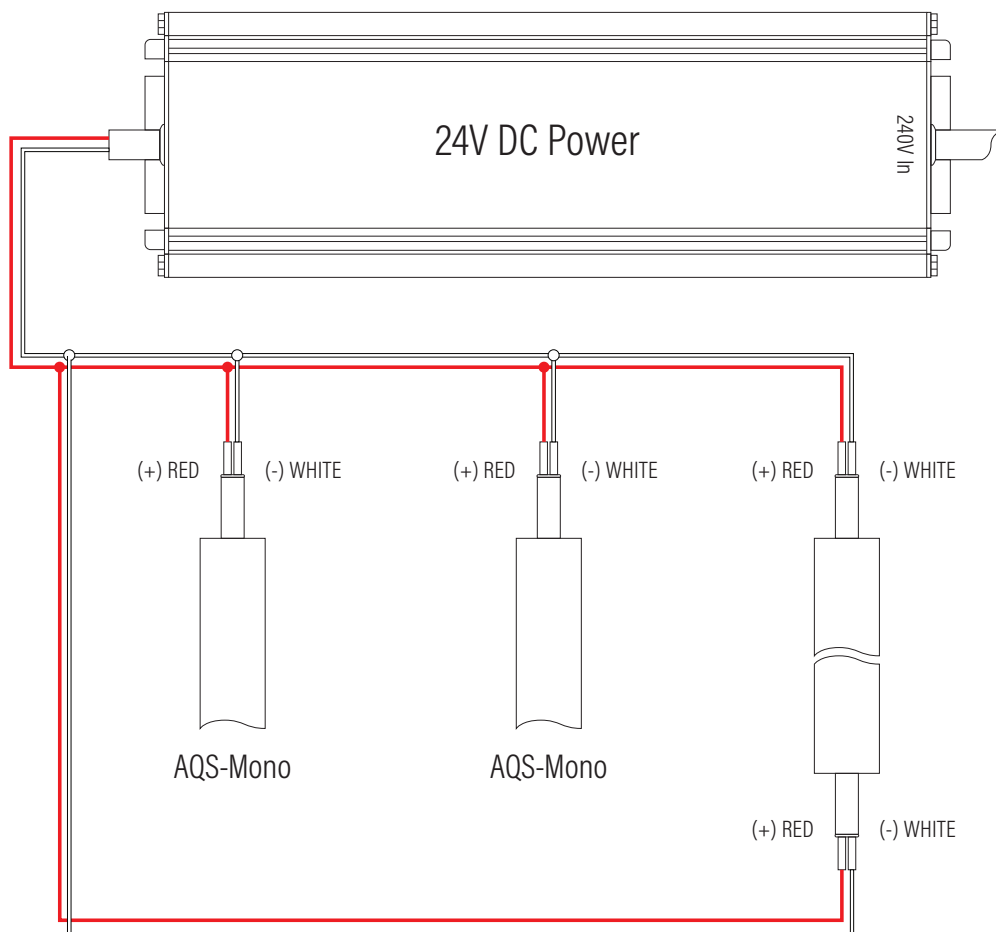

Mono
24V DC
Double Ended
No Dimming

37

Mono - 24V DC - Double Ended - No Dimming

Mono
24V DC
Double Ended
No Dimming

37

Wiring Diagram

Aqualux Codes

AQD24-040

AQD24-100

AQD24-240

Check website for double end run lengths
3 Fitting Example only

AQS-Mono