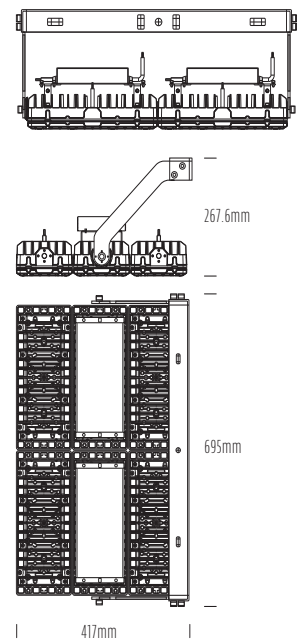

600W Floodlight

SAA  CB  CE  RoHS

IP65
INGRESS
PROTECTION

5y
YEARS
WARRANTY

Product Code	AQL-931-F600
Body	Aluminium + Black Powder Coated
Fasteners	SS304
Efficacy	130Lm/W
Lumens	78,000Lm
Watts	600W
Input Voltage	AC 110-277V (Custom driver options available)
LED Source	Lumileds Luxeon 3030 2D
Beam Angle	15/30/45/60/90/45*85
LED	3000K / 4000K / 5700K / 6500K
CRI	>70
IP Rating	IP65
Warranty	5 Year Aqualux Warranty
Weight	22.1KG
Dimensions	695mm x 417mm x 244mm