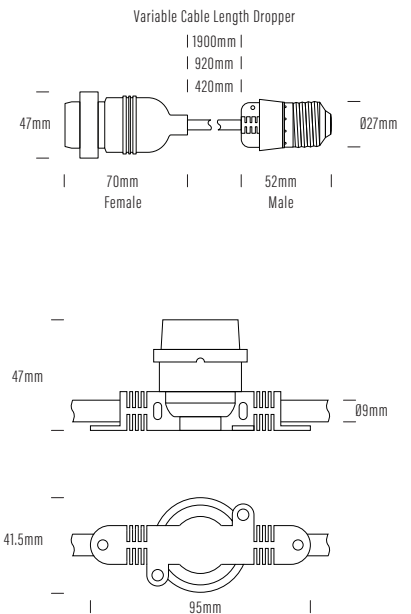

Festoon Lighting

TECHNICAL

PRODUCT CODE	AQF-C-100B
PRODUCT FAMILY	LED Flex & Festoon
MOUNTING	E27 Lamp holders @ 100cm Spacing
CONSTRUCTION	PVC Rubber & Polycarbonate Lens
ELECTRICAL	24V AC or DC
CABLE	Twin Core 1.5mm Square Cable
IP RATING	IP65 with globes installed
WARRANTY	3 Year Aqualux Warranty

Recommended

For run lengths over 3m, it is recommended to use a Cantenary Wire System to support the Festoon run. Cantenary Wire System not included.

Festoon Lighting

24V AC Max cable runs

Max length of cable - 10% voltage drop

Globes	Watts Per Bulb	Lumens Per Bulb	25cm Spacing - 4 Bulbs p/m		50cm Spacing - 2 Bulbs p/m		100cm Spacing - 1 Bulb p/m	
			# Bulbs	Cable length (m)	# Bulbs	Cable length (m)	# Bulbs	Cable length (m)
AQF-G-001-2500K	.5W	48	175	44	120	60	85	84
AQF-G-002-2000K	.5W	39	175	44	120	60	85	84
AQF-G-003-2200K	1.5W	80	115	29	80	40	55	54
AQF-G-003-2700K	1.5W	88	115	29	80	40	55	54
AQF-G-004-2200K	2W	143	95	24	65	32	45	44
AQF-G-004-2700K	2W	149	95	24	65	32	45	44
AQF-G-005-2200K	1.5W	88	100	25	70	35	50	49
AQF-G-005-2700K	1.5W	98	105	26	75	37	50	49

24V DC Max cable runs

Max length of cable - 10% voltage drop

Globes	Watts Per Bulb	Lumens Per Bulb	25cm Spacing - 4 Bulbs p/m		50cm Spacing - 2 Bulbs p/m		100cm Spacing - 1 Bulb p/m	
			# Bulbs	Cable length (m)	# Bulbs	Cable length (m)	# Bulbs	Cable length (m)
AQF-G-001-2500K	.4W	28	225	56	155	77	110	109
AQF-G-002-2000K	.4W	30	210	52	145	72	100	99
AQF-G-003-2200K	.5W	35	180	45	125	62	90	89
AQF-G-003-2700K	.5W	39	180	45	125	62	90	89
AQF-G-004-2200K	.7W	62	150	37	105	52	75	74
AQF-G-004-2700K	.7W	64	165	41	115	57	80	79
AQF-G-005-2200K	.6W	37	165	41	115	57	80	79
AQF-G-005-2700K	.6W	42	165	41	115	57	80	79