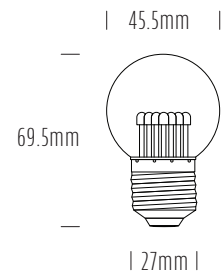

AQF-G-001

Festoon Lighting

| TECHNICAL | |
|--------------------------|--|
| Product Code | AQF-G-001 |
| Product Family | LED Flex & Festoon |
| Mounting | E27 Lamp |
| Construction | Polycarbonate Lens |
| Electrical | 24V AC or DC |
| Power | 0.5W AC / 0.4W DC |
| Cct / Colour Temperature | 2500K |
| IP Rating | IP44 Globe only / IP65 when installed in AQF-C-XXX |
| Warranty | 3 Year Aqualux Warranty |

24V DC Max cable runs

Max length of cable - 10% voltage drop

| Globes | Watts Per Bulb | Lumens Per Bulb | 25cm Spacing - 4 Bulbs p/m | | 50cm Spacing - 2 Bulbs p/m | | 100cm Spacing - 1 Bulb p/m | |
|-----------------|----------------|-----------------|----------------------------|------------------|----------------------------|------------------|----------------------------|------------------|
| | | | # Bulbs | Cable length (m) | # Bulbs | Cable length (m) | # Bulbs | Cable length (m) |
| AQF-G-001-2500K | .4W | 28 | 225 | 56 | 155 | 77 | 110 | 109 |
| AQF-G-002-2000K | .4W | 30 | 210 | 52 | 145 | 72 | 100 | 99 |
| AQF-G-003-2200K | .5W | 35 | 180 | 45 | 125 | 62 | 90 | 89 |
| AQF-G-003-2700K | .5W | 39 | 180 | 45 | 125 | 62 | 90 | 89 |
| AQF-G-004-2200K | .7W | 62 | 150 | 37 | 105 | 52 | 75 | 74 |
| AQF-G-004-2700K | .7W | 64 | 165 | 41 | 115 | 57 | 80 | 79 |
| AQF-G-005-2200K | .6W | 37 | 165 | 41 | 115 | 57 | 80 | 79 |
| AQF-G-005-2700K | .6W | 42 | 165 | 41 | 115 | 57 | 80 | 79 |