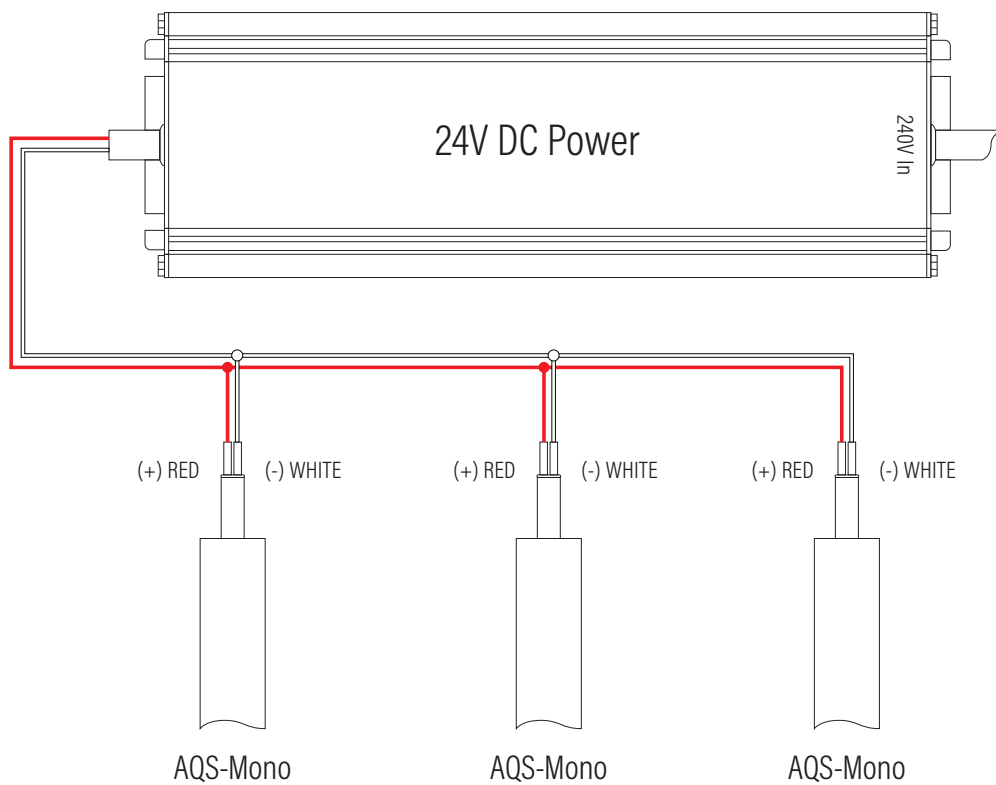

Mono
24V DC
2 Wire
Single Ended/No Dim

36

Mono - 24V DC - 2 Wire - Single Ended - No Dimming

Mono
24V DC
2 Wire
Single Ended/No Dim

36

Wiring Diagram

Aqualux Codes

AQD24-040

AQD24-100

AQD24-240

Check website for single end run lengths
3 Fitting Example only