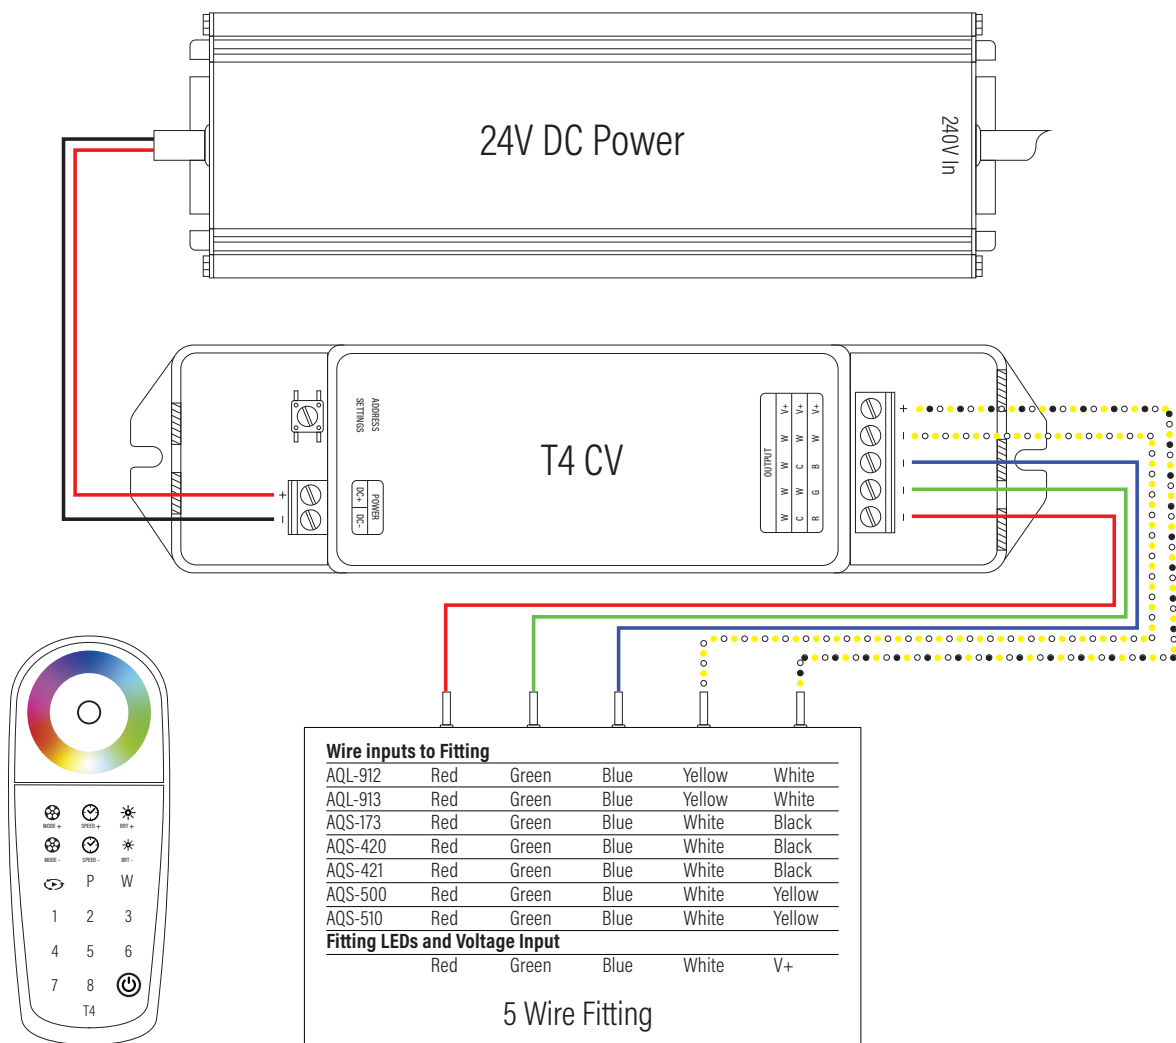

RGBW
24V DC
5 Wire
PWM Dimming

6

Wiring Diagram

Aqualux Codes

- _____ AQD24-040
- _____ AQD24-100
- _____ AQD24-240
- _____ AQD-400-T4CV
- _____ AQD-400-T4

Wireless 4 channel with zoning. Max 480W 4 channel @ 24VDC. Up to 8 Zones can be controlled from T4 Remote. RF Range 30m (Line of sight). Unlimited numbers of T4CV's can be added on each zone. Max 10m strip run for single end feed and 20m double end feed.