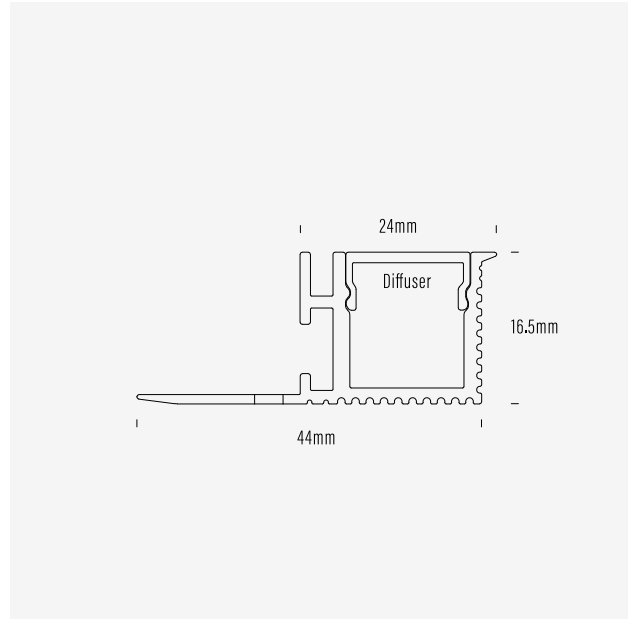

AQS EXT Datasheet

Aluminium LED Strip Extrusion

AQS-EXT-014-200

Product Data

Product Code	AQS-EXT-014-200-A8 (White)
Description	Aluminium In-Wall Profile Style
Application	Drywall / Plaster Wall Recessed Lighting
Material	Aluminium Extrusion Polycarbonate Diffuser
Finishes	White - Powdercoat

Mechanical & Thermal Data

Length	2000mm
Width	24mm
Height	16.5mm
Max PCB Width	12mm
Installation Method	Screw Mount & Plaster + Paint
IP Rating	IP20
Thermal Conductivity	209w/m-K
Max Recommended Wattage	12W / m