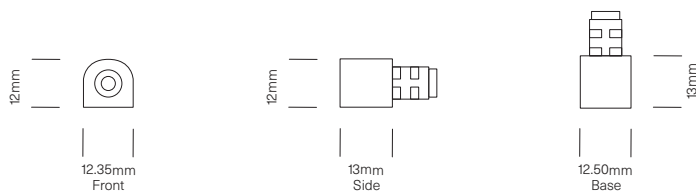

Silicone End Caps

The use of glues and resins as fixing agents should be avoided. If the use of a glue or adhesive compound cannot be avoided, a neutral pH silicone-based compound is suggested.

High VOC, Epoxy-based resins, cyanoacrylate or other adhesives will void the warranty.