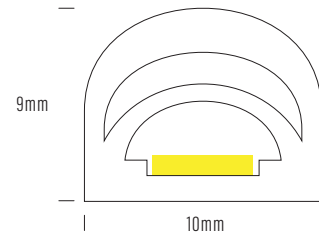

## Neon Flex

Product	AQS-400-Mono
Voltage	24V DC
Watts (per Meter)	05W / 10W
IP Rating	IP65
Lumen Output (per Meter)	500lm to 620lm
CCT & Colour Options	2700K / 3000K / 4000K / 5000K
Working Mode	Constant Voltage (PWM) / DMX / DALI
Max Length (Single Power Feed)	10m / 6m
Max Length (Double Power Feed)	20m / 12m
Cut Interval	31mm
Bend Direction	Vertically
Minimum Bend Diameter	60mm
LED Type	2216
LED Qty / M	192pcs
Lumen Maintenance	70,000 Hours L70@ 25°C, 50,000 Hours L70@ 50°C
Materials	Silicone
Emission Angle	180°
Operating Temperature	-20° to +40°C
Installation Temperature	5° to +35°C
Warranty	3 Year Aqualux Warranty

## Variations

Product Code	CCT Kelvin	Voltage Direct Current	Watts Meter	Lumens Meter	Max Run Single End	Max Run Double End
AQS-400-20A10	2000K	24V DC	10W	400lm	6m	12m
AQS-400-27A05	2700K	24V DC	5W	260lm	10m	20m
AQS-400-30A05	3000K	24V DC	5W	270lm	10m	20m
AQS-400-27A10	2700K	24V DC	10W	500lm	6m	12m
AQS-400-30A10	3000K	24V DC	10W	530lm	6m	12m
AQS-400-40A10	4000K	24V DC	10W	540lm	6m	12m
AQS-400-50A10	5000K	24V DC	10W	545lm	6m	12m

### Extension Wire Recommendations

Maximum extension wire length according to light power

Watts	22AWG 0.34mm <sup>2</sup>	20AWG 0.53mm <sup>2</sup>	18AWG 0.82mm <sup>2</sup>	17AWG 1.04mm <sup>2</sup>	16AWG 1.38mm <sup>2</sup>	14AWG 2.07mm <sup>2</sup>	12AWG 3.29mm <sup>2</sup>	10AWG 5.62mm <sup>2</sup>
10W	36m	60m	100m	120m	140m	240m	400m	600m
20W	18m	30m	50m	60m	70m	120m	200m	300m
30W	12m	20m	30m	38m	45m	80m	130m	200m
40W	8m	15m	22m	28m	35m	60m	95m	140m
50W	6m	12m	18m	22m	28m	48m	75m	105m
60W	5m	10m	15m	18m	22m	36m	60m	88m
70W	-	8m	12m	14m	18m	30m	50m	72m
80W	-	6m	10m	11m	14m	24m	40m	58m
90W	-	4m	7m	8m	10m	18m	30m	45m
100W	-	-	5m	6m	7m	12m	22m	32m
110W	-	-	3m	4m	5m	8m	15m	22m
120W	-	-	2m	2.5m	3m	0m	8m	12m