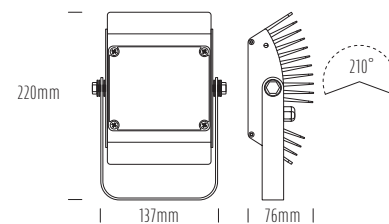

# 50W Mono High Power LED

<b>Product Code</b>	AQL-910
Product Family	AQL-900 Series
Construction	CNC Machined Aluminium
IP Rating	IP65
Warranty	3-Year Aqualux Warranty
Body Colour	Black Powder Coat (Al)
Control Gear	24V DC
Rated Power	50W
Nominal Lumens	2500Lms
CCT / Colour	2700K / 5000K
Optical	25° / 40° / 60°
CRI	80
Cable	1m Aqualux Cable
Dimming	PWM Power Dimming