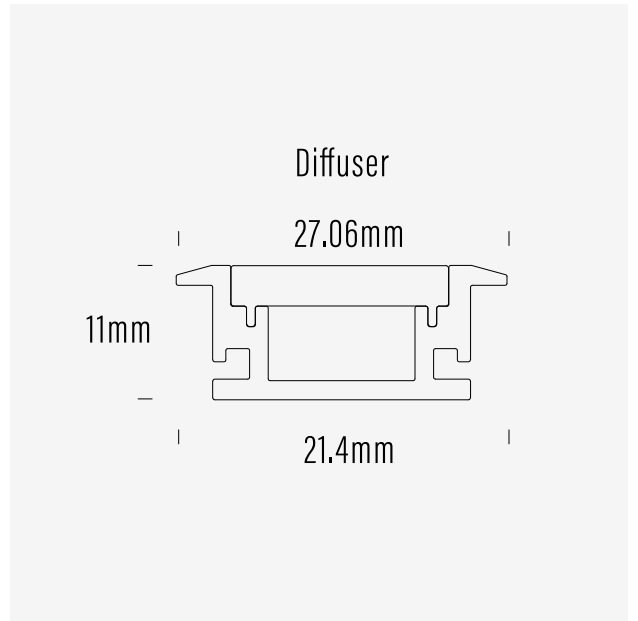

# AQS EXT Datasheet

Aluminium LED Strip Extrusion

### Product Data

Product Code	AQS-EXT-008-200-A1 (Silver) AQS-EXT-008-200-A2 (Black) AQS-EXT-008-200-A8 (White)
Description	Walk-On Profile
Application	Floor / Ground Recessed Lighting
Material	Aluminium Extrusion Polycarbonate Diffuser (3mm Heavy Duty)
Finishes	Silver - Clear Anodise Black - Powdercoat White - Powdercoat

### Mechanical & Thermal Data

Length	2000mm
Width	21.4mm
Height	11mm
Max PCB Width	12mm
Installation Method	Sits In Ground
IP Rating	IP20
Thermal Conductivity	209w/m-K
Max Recommended Wattage	18W / m