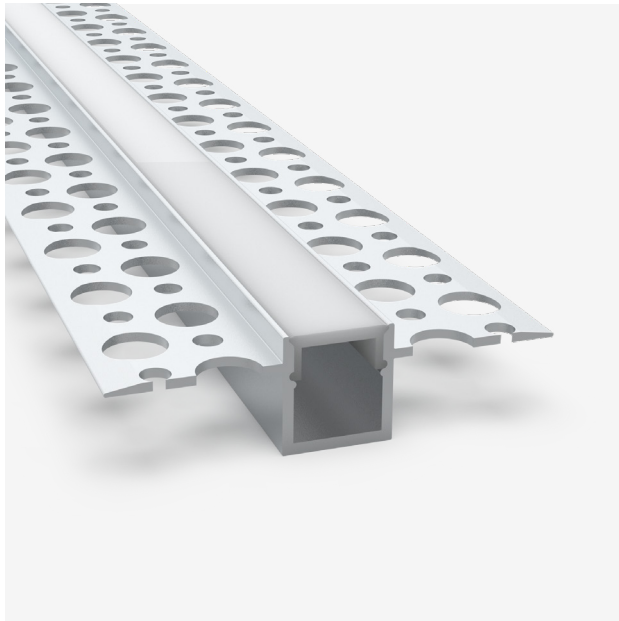

AQS EXT Datasheet

Aluminium LED Strip Extrusion

AQS-EXT-011-200

Product Data

Product Code	AQS-EXT-011-200-A8 (White)
Description	Aluminium In-Wall Profile Style
Application	Drywall / Plaster Wall Recessed Lighting
Material	Aluminium Extrusion Polycarbonate Diffuser
Finishes	White - Powdercoat

Mechanical & Thermal Data

Length	2000mm
Width	13.1mm
Height	14mm
Max PCB Width	10mm
Installation Method	Screw Mount & Plaster + Paint
IP Rating	IP20
Thermal Conductivity	209w/m-K
Max Recommended Wattage	12W / m