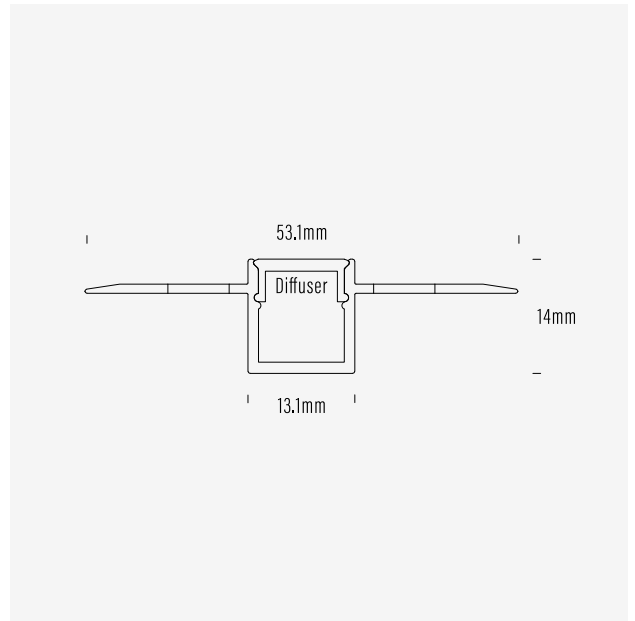

AQS EXT Datasheet

Aluminium LED Strip Extrusion

AQS-EXT-011-200

Product Data

Product Code	AQS-EXT-011-200-A8 (White)
Description	Aluminium In-Wall Profile Style
Application	Drywall / Plaster Wall Recessed Lighting
Material	Aluminium Extrusion Polycarbonate Diffuser
Finishes	White - Powdercoat

Mechanical & Thermal Data

Length	2000mm
Width	13.1mm
Height	14mm
Max PCB Width	10mm
Installation Method	Screw Mount & Plaster + Paint
IP Rating	IP20
Thermal Conductivity	209w/m-K
Max Recommended Wattage	12W / m