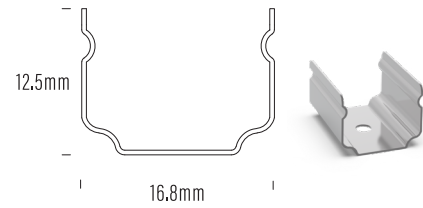

Bending Directions

Extrusion and Cable Entry Options

Mounting

AQS-421-ACC-03
2m Aluminium

AQS-421-ACC-01
Stainless Steel Clip

Cable Entries

- Integrated non-removeable anti-siphon device
- IP68 factory assembly only
- Injection Moulded Connectors

Direct Cable Entry

D01

D03

B01

S01

Neon Flex

AQS Family Reference Table

Product	Type	IP Rating	LED Options	Size mm	Power/m	Application
AQS-170	Cob Strip	IP20	Mono	10mm	5W / 10W / 15W DC	Internal / Profile required
AQS-172	Cob Strip	IP20	Mono	4mm	5W DC	Internal / Profile required
AQS-173	Cob Strip	IP20	RGBW	12mm	16W DC	Internal / Profile required
AQS-400	Neon Flex	IP65	Mono	9 x 10	5W / 10W DC	External / No profile required
AQS-401	Neon Flex	IP65	Mono	10 x 10	5W / 10W DC	External / No profile required
AQS-402	Neon Flex	IP65	Mono / RGB	6 x 12	5W / 10W DC	External / No profile required
AQS-410	Neon Flex	IP65	RGB	13 x 12	10W DC	External / No profile required
AQS-420	Neon Flex	IP65	Mono / RGBW	12 x 20	10W / 15W	External / No profile required
AQS-500	Neon Flex	IP68	Mono / RGB / RGBW / DMX	11.5 x 21	(Mono 5W / 8W / 12W) / 12W / 17W / 18W	External / Submerged / No profile
AQS-505	Neon Flex	IP68	Mono	13.5 x 13.5	10W	External / Submerged / No profile
AQS-510	Neon Flex	IP68	Mono / RGB / RGBW / DMX	16.5 x 16.5	10W / 13W / 17W / 18W	External / Submerged / No profile