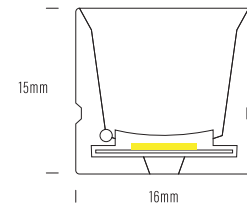

Neon Flex

Product	AQS-421
Voltage	24V DC
Watts (per Meter)	15W
IP Rating	IP67
Lumen Output (per Meter)	680lm to 930lm
CCT & Colour Options	2000K / 2700K / 3000K / 4000K / 5000K
Working Mode	Constant Voltage (PWM) / DMX
Max Length (Single Power Feed)	7m
Max Length (Double Power Feed)	14m
Cut Interval	50mm
Bend Direction	Vertically
Minimum Bend Diameter	300mm
LED Type	SMD2835
LED Qty / M	140LEDs
Lumen Maintenance	70,000 Hours L70@ 25°C, 50,000 Hours L70@ 50°C
Materials	Silicone
Emission Angle	120°
Operating Temperature	-20° to +40°C
Installation Temperature	5° to +35°C
Warranty	3 Year Aqualux Warranty

Extension Wire Recommendations

Maximum extension wire length according to light power

Watts	22AWG 0.34mm ²	20AWG 0.53mm ²	18AWG 0.82mm ²	17AWG 1.04mm ²	16AWG 1.38mm ²	14AWG 2.07mm ²	12AWG 3.29mm ²	10AWG 5.62mm ²
10W	36m	60m	100m	120m	140m	240m	400m	600m
20W	18m	30m	50m	60m	70m	120m	200m	300m
30W	12m	20m	30m	38m	45m	80m	130m	200m
40W	8m	15m	22m	28m	35m	60m	95m	140m
50W	6m	12m	18m	22m	28m	48m	75m	105m
60W	5m	10m	15m	18m	22m	36m	60m	88m
70W	-	8m	12m	14m	18m	30m	50m	72m
80W	-	6m	10m	11m	14m	24m	40m	58m
90W	-	4m	7m	8m	10m	18m	30m	45m
100W	-	-	5m	6m	7m	12m	22m	32m
110W	-	-	3m	4m	5m	8m	15m	22m
120W	-	-	2m	2.5m	3m	0m	8m	12m