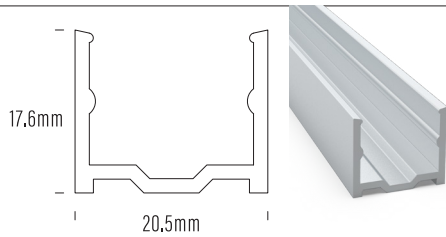

Bending Directions

Extrusion and Cable Entry Options

Mounting

AQS-421-ACC-03
2m Aluminium

AQS-421-ACC-01
Stainless Steel Clip

Cable Entries

- Integrated non-removeable anti-siphon device
- IP68 factory assembly only
- Injection Moulded Connectors