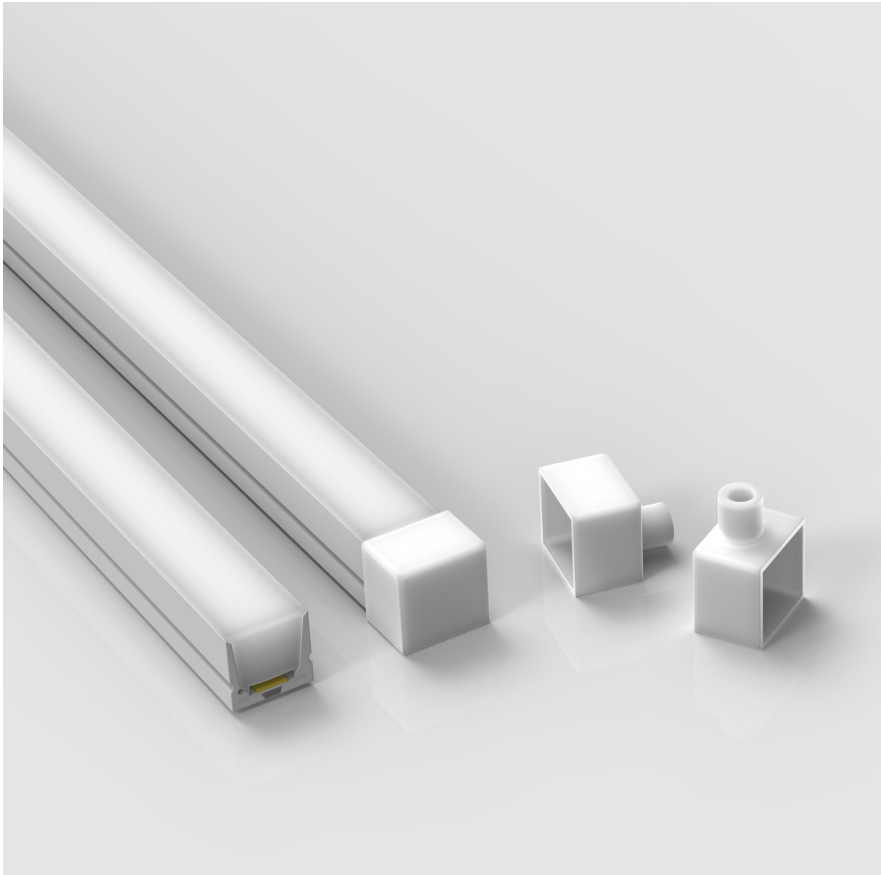

AQS-421-Mono

AQS-421 is a high output top-view IP67 Neon Flex in Mono and RGBW. Use for external facade illumination, in-pavement channels and exterior wall grazing where moisture and mechanical protection is required.

Neon Flex

Product	AQS-421
Voltage	24V DC
Watts (per Meter)	15W
IP Rating	IP67
Lumen Output (per Meter)	680lm to 930lm
CCT & Colour Options	2000K / 2700K / 3000K / 4000K / 5000K
Working Mode	Constant Voltage (PWM) / DMX
Max Length (Single Power Feed)	7m
Max Length (Double Power Feed)	14m
Cut Interval	50mm
Bend Direction	Vertically
Minimum Bend Diameter	300mm
LED Type	SMD2835
LED Qty / M	140LEDs
Lumen Maintenance	70,000 Hours L70@ 25°C, 50,000 Hours L70@ 50°C
Materials	Silicone
Emission Angle	120°
Operating Temperature	-20° to +40°C
Installation Temperature	5° to +35°C
Warranty	3 Year Aqualux Warranty

Neon Flex

Features

- Uniform and even light output
- Flat LES with 120° FWHM emission
- Multiple White CCT options
- PWM/DMX Control options
- Rapid installation connectors
- 3-Step MacAdam CCT Binning

Physical Specs

Bending Directions

Extrusion and Cable Entry Options

Mounting

AQS-421-ACC-03
2m Aluminium

AQS-421-ACC-01
Stainless Steel Clip

Cable Entries

- Integrated non-removeable anti-siphon device
- IP68 factory assembly only
- Injection Moulded Connectors