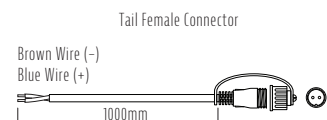

# Flex, Festoon & Fairy Lighting

IP65  
INGRESS PROTECTION

3y  
YEARS WARRANTY

**Accessory**  
AQF-FL-C12 Fairly Lights  
Circle Connector 12-Way

**Accessory**  
AQF-FL-EXT-5W Fairy Lights  
5m Extension

**Fairy Light**  
AQF-FL

TECHNICAL	
PRODUCT CODE	AQF-FL
PRODUCT FAMILY	LED Flex & Festoon
LENGTHS	5m / 48LEDs / 2.16w 10m / 96LEDs / 4.32w 20m / 192LEDs / 8.64w
CONSTRUCTION	PVC Rubber & Polycarbonate Lens
ELECTRICAL	24V DC
CCT	2200K
CONNECTORS	QC Connector / 12 Way Connector
CABLE	3*0.3mm Round Cable
IP RATING	IP65
WARRANTY	3 Year Aqualux Warranty