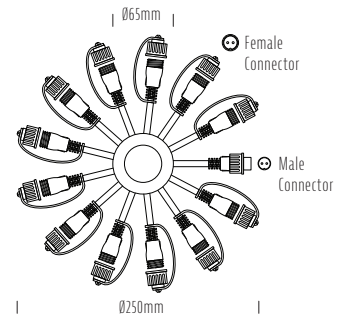

# Flex, Festoon & Fairy Lighting

IP65  
INGRESS PROTECTION

3y  
YEARS WARRANTY

**Accessory**  
AQF-FL-C12 Fairly Lights  
Circle Connector 12-Way

**Accessory**  
AQF-FL-EXT-5W Fairy Lights  
5m Extension

**Fairy Light**  
AQF-FL

TECHNICAL	
PRODUCT CODE	AQF-FL
PRODUCT FAMILY	LED Flex & Festoon
LENGTHS	5m / 48LEDs / 2.16w 10m / 96LEDs / 4.32w 20m / 192LEDs / 8.64w
CONSTRUCTION	PVC Rubber & Polycarbonate Lens
ELECTRICAL	24V DC
CCT	2200K
CONNECTORS	QC Connector / 12 Way Connector
CABLE	3*0.3mm Round Cable
IP RATING	IP65
WARRANTY	3 Year Aqualux Warranty

Product Codes	Description
AQF-FL-C12	Fairly Lights Circle Connector 12-Way
AQF-FL-EXT-5W	Fairy Lights. 5m Extension
AQF-FL-GWW-5M	Fairy Lights / 5M / 48LEDs / 24VDC / 2.16w / ~2200k / 3*0.3mm round cable
AQF-FL-GWW-10M	Fairy Lights / 10M / 96LEDs / 24VDC / 4.32w / ~2200k / 3*0.3mm round cable
AQF-FL-GWW-20M	Fairy Lights / 20M / 192LEDs / 24VDC / 8.64w / ~2200k / 3*0.3mm round cable

NOTE: Recommended maximum run length of 100m.

1300 662 644  
sales@aqualux.com.au

Visit [www.aqualux.com.au](http://www.aqualux.com.au) for: Full product details and available options.  
Order code configuration & customised datasheets. Voltage drop calculator & LED technical information.