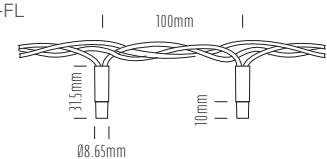

# Flex, Festoon & Fairy Lighting

IP65  
INGRESS PROTECTION

3y  
YEARS WARRANTY

**Accessory**  
AQF-FL-C12 Fairly Lights  
Circle Connector 12-Way

**Accessory**  
AQF-FL-EXT-5W Fairy Lights  
5m Extension

**Fairy Light**  
AQF-FL

TECHNICAL	
PRODUCT CODE	AQF-FL
PRODUCT FAMILY	LED Flex & Festoon
LENGTHS	5m / 48LEDs / 2.16w 10m / 96LEDs / 4.32w 20m / 192LEDs / 8.64w
CONSTRUCTION	PVC Rubber & Polycarbonate Lens
ELECTRICAL	24V DC
CCT	2200K
CONNECTORS	QC Connector / 12 Way Connector
CABLE	3*0.3mm Round Cable
IP RATING	IP65
WARRANTY	3 Year Aqualux Warranty

Product Codes	Description
AQF-FL-C12	Fairly Lights Circle Connector 12-Way
AQF-FL-EXT-5W	Fairy Lights. 5m Extension
AQF-FL-GWW-5M	Fairy Lights / 5M / 48LEDs / 24VDC / 2.16w / ~2200k / 3*0.3mm round cable
AQF-FL-GWW-10M	Fairy Lights / 10M / 96LEDs / 24VDC / 4.32w / ~2200k / 3*0.3mm round cable
AQF-FL-GWW-20M	Fairy Lights / 20M / 192LEDs / 24VDC / 8.64w / ~2200k / 3*0.3mm round cable

NOTE: Recommended maximum run length of 100m.

1300 662 644  
sales@aqualux.com.au

Visit [www.aqualux.com.au](http://www.aqualux.com.au) for: Full product details and available options.  
Order code configuration & customised datasheets. Voltage drop calculator & LED technical information.