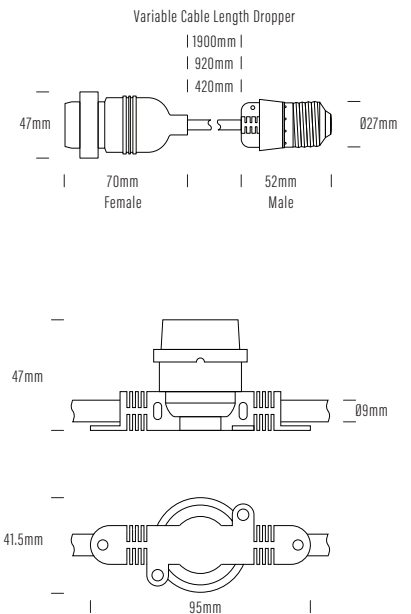

Festoon Lighting

TECHNICAL

PRODUCT CODE	AQF-C-050B
PRODUCT FAMILY	LED Flex & Festoon
MOUNTING	E27 Lamp holders @ 50cm Spacing
CONSTRUCTION	PVC Rubber & Polycarbonate Lens
ELECTRICAL	24V AC or DC
CABLE	Twin Core 1.5mm Square Cable
IP RATING	IP65 with globes installed
WARRANTY	3 Year Aqualux Warranty

Recommended

For run lengths over 3m, it is recommended to use a Cantenary Wire System to support the Festoon run. Cantenary Wire System not included.

Festoon Lighting

24V AC Max cable runs

Max length of cable - 10% voltage drop

Globes	Watts Per Bulb	Lumens Per Bulb	25cm Spacing - 4 Bulbs p/m		50cm Spacing - 2 Bulbs p/m		100cm Spacing - 1 Bulb p/m	
			# Bulbs	Cable length (m)	# Bulbs	Cable length (m)	# Bulbs	Cable length (m)
AQF-G-001-2500K	.5W	48	175	44	120	60	85	84
AQF-G-002-2000K	.5W	39	175	44	120	60	85	84
AQF-G-003-2200K	1.5W	80	115	29	80	40	55	54
AQF-G-003-2700K	1.5W	88	115	29	80	40	55	54
AQF-G-004-2200K	2W	143	95	24	65	32	45	44
AQF-G-004-2700K	2W	149	95	24	65	32	45	44
AQF-G-005-2200K	1.5W	88	100	25	70	35	50	49
AQF-G-005-2700K	1.5W	98	105	26	75	37	50	49

24V DC Max cable runs

Max length of cable - 10% voltage drop

Globes	Watts Per Bulb	Lumens Per Bulb	25cm Spacing - 4 Bulbs p/m		50cm Spacing - 2 Bulbs p/m		100cm Spacing - 1 Bulb p/m	
			# Bulbs	Cable length (m)	# Bulbs	Cable length (m)	# Bulbs	Cable length (m)
AQF-G-001-2500K	.4W	28	225	56	155	77	110	109
AQF-G-002-2000K	.4W	30	210	52	145	72	100	99
AQF-G-003-2200K	.5W	35	180	45	125	62	90	89
AQF-G-003-2700K	.5W	39	180	45	125	62	90	89
AQF-G-004-2200K	.7W	62	150	37	105	52	75	74
AQF-G-004-2700K	.7W	64	165	41	115	57	80	79
AQF-G-005-2200K	.6W	37	165	41	115	57	80	79
AQF-G-005-2700K	.6W	42	165	41	115	57	80	79