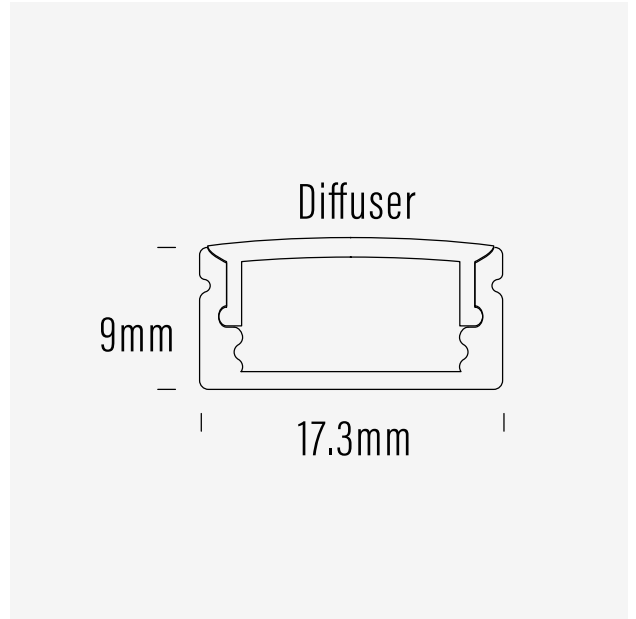

AQS EXT Datasheet

Aluminium LED Strip Extrusion

AQS-EXT-002-200

Product Data

Product Code	AQS-EXT-002-200-A1 (Silver)
Description	Aluminium Profile
Application	Indoor Surface Lighting
Material	Aluminium Extrusion Polycarbonate Diffuser
Finishes	Silver - Clear Anodise

Mechanical & Thermal Data

Length	2000mm
Width	17.3mm
Height	9mm
Max PCB Width	12mm
Installation Method	Silicone or Clips
IP Rating	IP20
Thermal Conductivity	209w/m-K
Max Recommended Wattage	15W / m