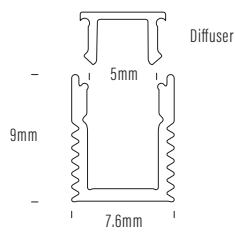

Mounting Extrusion and Diffuser

AQS-172-ACC-01 (2m Aluminium Extrusion (5mm internal)

Bending Directions

COB Strip

AQS Family Reference Table

Product	Type	IP Rating	LED Options	Size mm	Power/m	Application
AQS-170	Cob Strip	IP20	Mono	10mm	5W / 10W / 15W DC	Internal / Profile required
AQS-172	Cob Strip	IP20	Mono	4mm	5W DC	Internal / Profile required
AQS-173	Cob Strip	IP20	RGBW	12mm	16W DC	Internal / Profile required
AQS-400	Neon Flex	IP65	Mono	9 x 10	5W / 10W DC	External / No profile required
AQS-401	Neon Flex	IP65	Mono	10 x 10	5W / 10W DC	External / No profile required
AQS-402	Neon Flex	IP65	Mono / RGB	6 x 12	5W / 10W DC	External / No profile required
AQS-410	Neon Flex	IP65	RGB	13 x 12	10W DC	External / No profile required
AQS-420	Neon Flex	IP65	Mono / RGBW	12 x 20	10W / 15W	External / No profile required
AQS-500	Neon Flex	IP68	Mono / RGB / RGBW / DMX	11.5 x 21	(Mono 5W / 8W / 12W) / 12W / 17W / 18W	External / Submerged / No profile
AQS-505	Neon Flex	IP68	Mono	13.5 x 13.5	10W	External / Submerged / No profile
AQS-510	Neon Flex	IP68	Mono / RGB / RGBW / DMX	16.5 x 16.5	10W / 13W / 17W / 18W	External / Submerged / No profile

Extension Wire Recommendations

Maximum extension wire length according to light power

Watts	22AWG 0.34mm ²	20AWG 0.53mm ²	18AWG 0.82mm ²	17AWG 1.04mm ²	16AWG 1.38mm ²	14AWG 2.07mm ²	12AWG 3.29mm ²	10AWG 5.62mm ²
10W	36m	60m	100m	120m	140m	240m	400m	600m
20W	18m	30m	50m	60m	70m	120m	200m	300m
30W	12m	20m	30m	38m	45m	80m	130m	200m
40W	8m	15m	22m	28m	35m	60m	95m	140m
50W	6m	12m	18m	22m	28m	48m	75m	105m
60W	5m	10m	15m	18m	22m	36m	60m	88m
70W	-	8m	12m	14m	18m	30m	50m	72m
80W	-	6m	10m	11m	14m	24m	40m	58m
90W	-	4m	7m	8m	10m	18m	30m	45m
100W	-	-	5m	6m	7m	12m	22m	32m
110W	-	-	3m	4m	5m	8m	15m	22m
120W	-	-	2m	2.5m	3m	0m	8m	12m