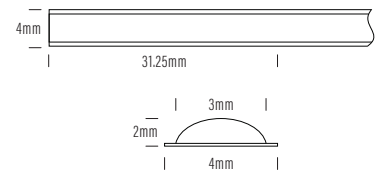

COB Strip

Product	AQS-172-Mono
Voltage	24V DC
Watts (per Meter)	5W
IP Rating	IP20
Lumen Output (per Meter)	507lm - 580lm
CCT & Colour Options	2700k / 3000k / 4000k / 6500k
Working Mode	Constant Voltage (PWM) / DMX
Max Length (Single Power Feed)	5m
Max Length (Double Power Feed)	10m
Cut Interval	31.25mm
Bend Direction	Vertically
Minimum Bend Diameter	50mm
LED Type	Sanan COB
LED Qty / M	360pcs
Lumen Maintenance	50,000 Hours L70@ 30°C
Materials	3M Adhesive Backing
Emission Angle	180°
Operating Temperature	-20° to +40°C
Installation Temperature	5° to +35°C
Warranty	3 Year Aqualux Warranty

Mounting Extrusion and Diffuser

AQS-172-ACC-01 (2m Aluminium Extrusion (5mm internal)

Bending Directions

COB Strip

AQS Family Reference Table

Product	Type	IP Rating	LED Options	Size mm	Power/m	Application
AQS-170	Cob Strip	IP20	Mono	10mm	5W / 10W / 15W DC	Internal / Profile required
AQS-172	Cob Strip	IP20	Mono	4mm	5W DC	Internal / Profile required
AQS-173	Cob Strip	IP20	RGBW	12mm	16W DC	Internal / Profile required
AQS-400	Neon Flex	IP65	Mono	9 x 10	5W / 10W DC	External / No profile required
AQS-401	Neon Flex	IP65	Mono	10 x 10	5W / 10W DC	External / No profile required
AQS-402	Neon Flex	IP65	Mono / RGB	6 x 12	5W / 10W DC	External / No profile required
AQS-410	Neon Flex	IP65	RGB	13 x 12	10W DC	External / No profile required
AQS-420	Neon Flex	IP65	Mono / RGBW	12 x 20	10W / 15W	External / No profile required
AQS-500	Neon Flex	IP68	Mono / RGB / RGBW / DMX	11.5 x 21	(Mono 5W / 8W / 12W) / 12W / 17W / 18W	External / Submerged / No profile
AQS-505	Neon Flex	IP68	Mono	13.5 x 13.5	10W	External / Submerged / No profile
AQS-510	Neon Flex	IP68	Mono / RGB / RGBW / DMX	16.5 x 16.5	10W / 13W / 17W / 18W	External / Submerged / No profile