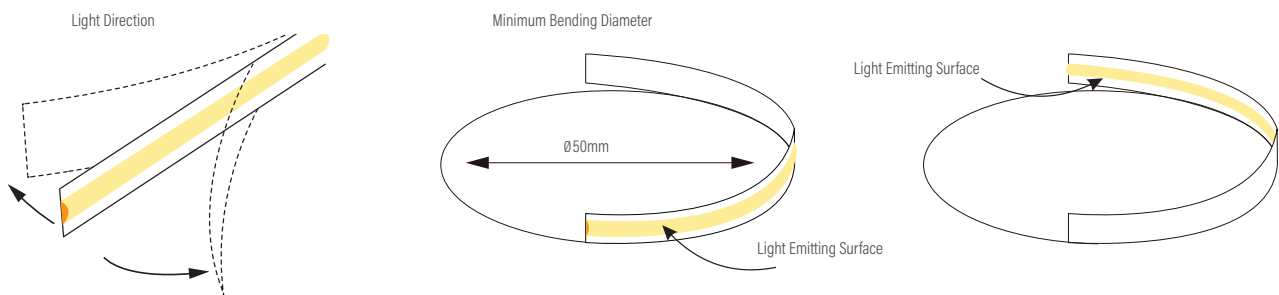

COB Strip

Product	AQS-172-Mono
Voltage	24V DC
Watts (per Meter)	5W
IP Rating	IP20
Lumen Output (per Meter)	507lm - 580lm
CCT & Colour Options	2700k / 3000k / 4000k / 6500k
Working Mode	Constant Voltage (PWM) / DMX
Max Length (Single Power Feed)	5m
Max Length (Double Power Feed)	10m
Cut Interval	31.25mm
Bend Direction	Vertically
Minimum Bend Diameter	50mm
LED Type	Sanan COB
LED Qty / M	360pcs
Lumen Maintenance	50,000 Hours L70@ 30°C
Materials	3M Adhesive Backing
Emission Angle	180°
Operating Temperature	-20° to +40°C
Installation Temperature	5° to +35°C
Warranty	3 Year Aqualux Warranty

Mounting Extrusion and Diffuser

AQS-172-ACC-01 (2m Aluminium Extrusion (5mm internal)

Bending Directions

COB Strip

AQS Family Reference Table

Product	Type	IP Rating	LED Options	Size mm	Power/m	Application
AQS-170	Cob Strip	IP20	Mono	10mm	5W / 10W / 15W DC	Internal / Profile required
AQS-172	Cob Strip	IP20	Mono	4mm	5W DC	Internal / Profile required
AQS-173	Cob Strip	IP20	RGBW	12mm	16W DC	Internal / Profile required
AQS-400	Neon Flex	IP65	Mono	9 x 10	5W / 10W DC	External / No profile required
AQS-401	Neon Flex	IP65	Mono	10 x 10	5W / 10W DC	External / No profile required
AQS-402	Neon Flex	IP65	Mono / RGB	6 x 12	5W / 10W DC	External / No profile required
AQS-410	Neon Flex	IP65	RGB	13 x 12	10W DC	External / No profile required
AQS-420	Neon Flex	IP65	Mono / RGBW	12 x 20	10W / 15W	External / No profile required
AQS-500	Neon Flex	IP68	Mono / RGB / RGBW / DMX	11.5 x 21	(Mono 5W / 8W / 12W) / 12W / 17W / 18W	External / Submerged / No profile
AQS-505	Neon Flex	IP68	Mono	13.5 x 13.5	10W	External / Submerged / No profile
AQS-510	Neon Flex	IP68	Mono / RGB / RGBW / DMX	16.5 x 16.5	10W / 13W / 17W / 18W	External / Submerged / No profile