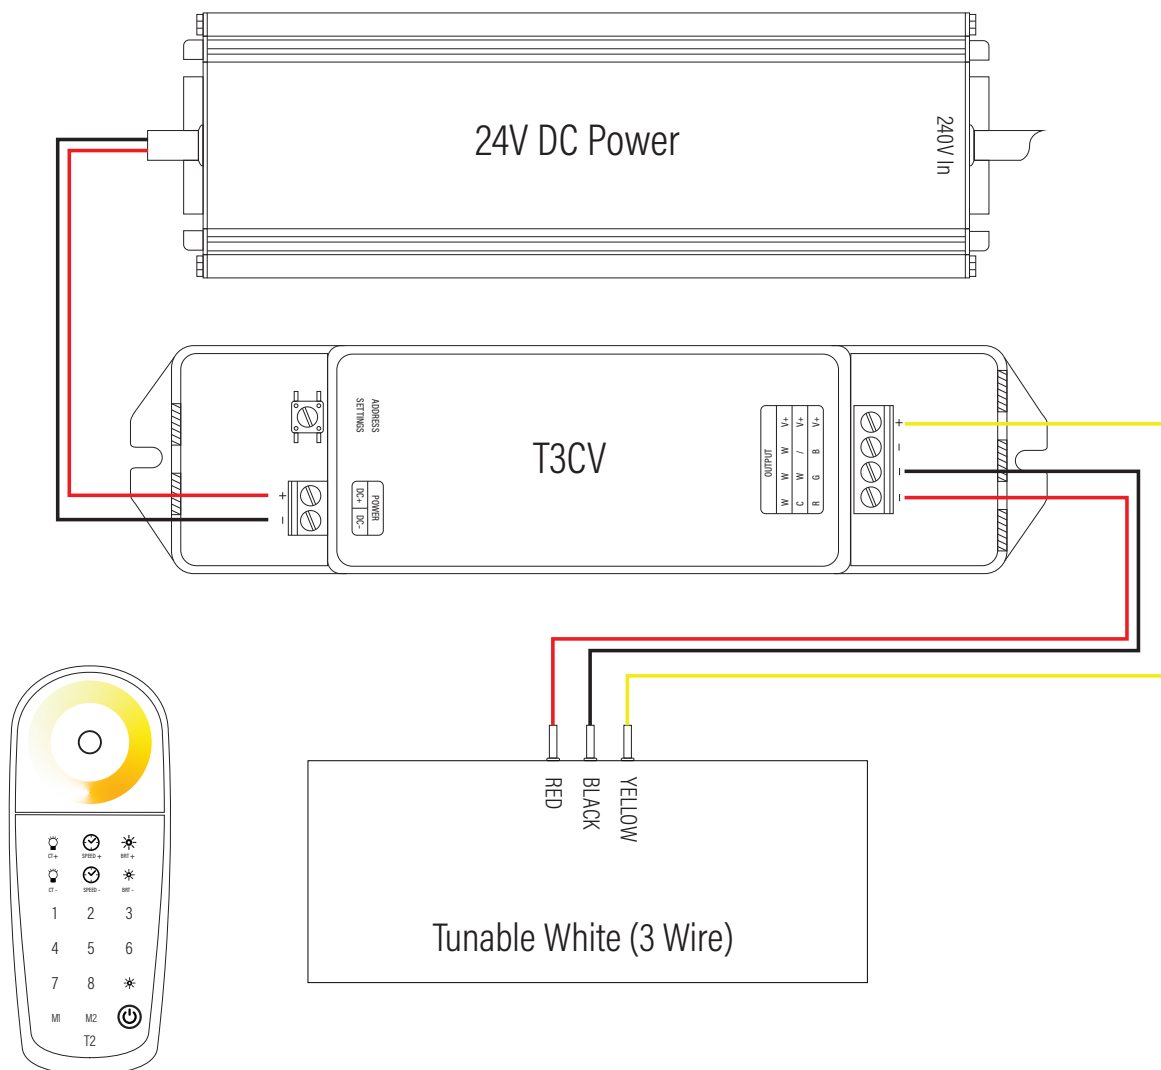

Tunable White
24V DC
3 Wire
PWM Dimming

8

Tunable White - 24V DC - 3 Wire - PWM Dimming - T2 Remote

Tunable White
24V DC
3 Wire
PWM Dimming

8

Wiring Diagram

Aqualux Codes

AQD24-040

AQD24-100

AQD24-240

AQD-400-T3CV

AQD-400-T1

Wireless 2 channel CT setup with zoning. Max 432W 3 channel @ 24VDC. Up to 8 zones can be controlled from T2M remote. RF Range 30m (Line of sight). Unlimited numbers of T3CV's can be added to each zone. Max 5m strip run for single end feed.