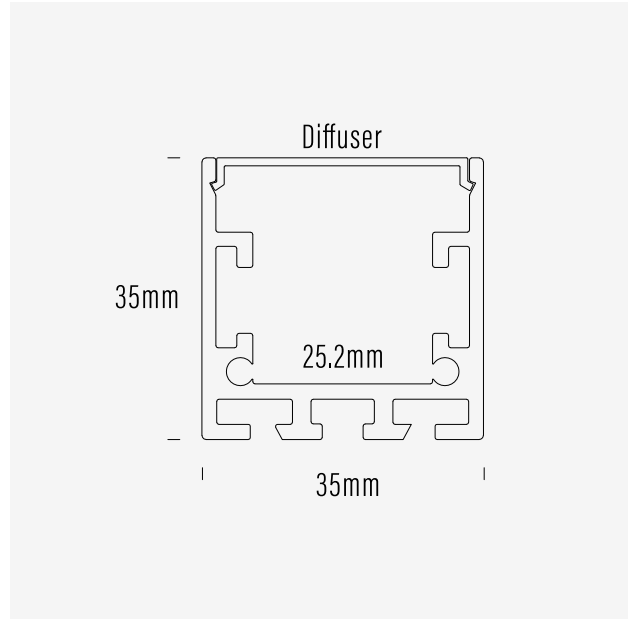

# AQS EXT Datasheet

Aluminium LED Strip Extrusion

### Product Data

Product Code	AQS-EXT-005-200-A2 (Black) AQS-EXT-005-200-A8 (White)
Description	Suspended Pendant
Application	Indoor Suspension Hanging
Material	Aluminium Extrusion Polycarbonate Diffuser
Finishes	Black - Powdercoat White - Powdercoat

### Mechanical & Thermal Data

Length	2000mm
Width	35mm
Height	35mm
Max PCB Width	25mm
Installation Method	Black - Clips or Suspension White - Surface Mounting Clips
IP Rating	IP20
Thermal Conductivity	209w/m-K
Max Recommended Wattage	28W / m