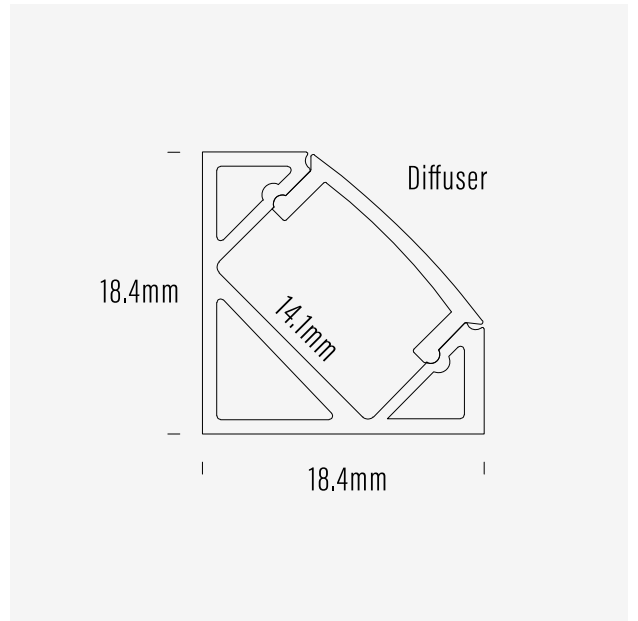

AQS EXT Datasheet

Aluminium LED Strip Extrusion

AQS-EXT-004-200

Product Data

Product Code	AQS-EXT-004-200-A1 (Silver) AQS-EXT-004-200-A2 (Black) AQS-EXT-004-200-A8 (White)
Description	Corner Profile
Application	Indoor Corner Lighting
Material	Aluminium Extrusion Polycarbonate Diffuser
Finishes	Silver - Clear Anodise Black - Powdercoat White - Powdercoat

Mechanical & Thermal Data

Length	2000mm
Width	18.4mm
Height	18.4mm
Max PCB Width	14mm
Installation Method	Surface Mounting Clips
IP Rating	IP20
Thermal Conductivity	209w/m-K
Max Recommended Wattage	18W / m