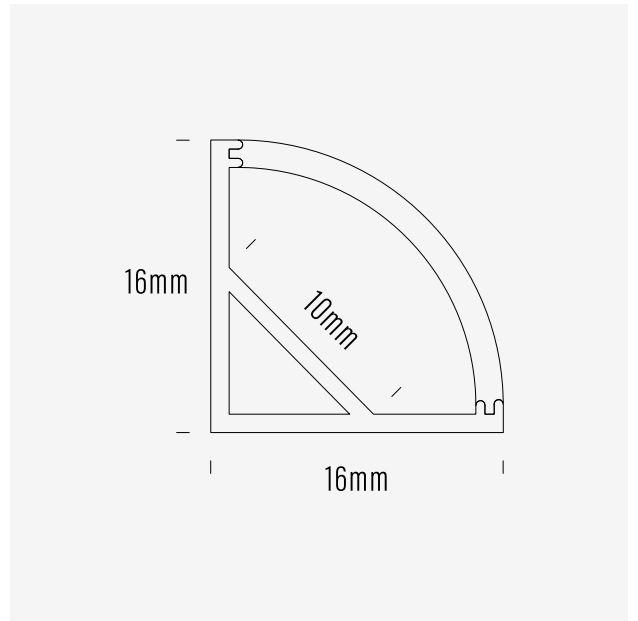

AQS EXT Datasheet

Aluminium LED Strip Extrusion

AQS-EXT-003-200

Product Data

Product Code	AQS-EXT-003-200-A1 (Silver)
Description	Aluminium Corner Profile
Application	Indoor Corner Lighting
Material	Aluminium Extrusion Polycarbonate Diffuser
Finishes	Silver - Clear Anodise

Mechanical & Thermal Data

Length	2000mm
Width	16mm
Height	16mm
Max PCB Width	10mm
Installation Method	Surface Mounting Clips
IP Rating	IP20
Thermal Conductivity	209w/m-K
Max Recommended Wattage	15W / m