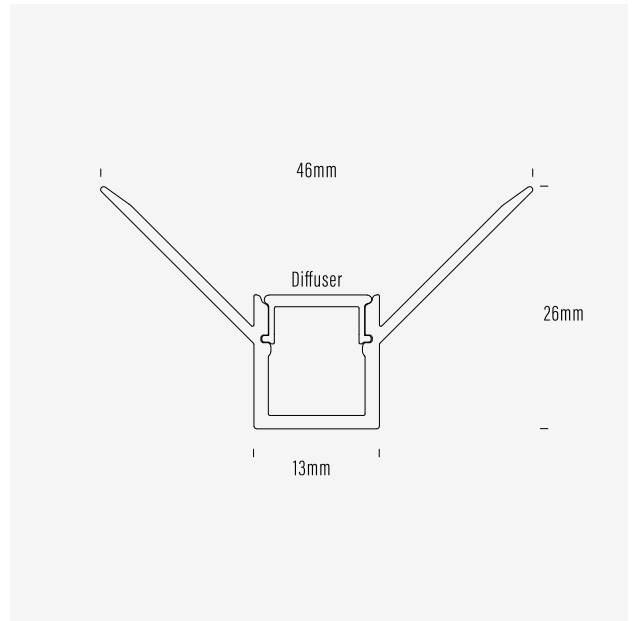

AQS EXT Datasheet

Aluminium LED Strip Extrusion

AQS-EXT-012-200

Product Data

Product Code	AQS-EXT-012-200-A8 (White)
Description	Aluminium In-Wall Profile Style
Application	Drywall Corner Lighting
Material	Aluminium Extrusion Polycarbonate Diffuser
Finishes	White - Powdercoat

Mechanical & Thermal Data

Length	2000mm
Width	13mm
Height	26mm
Max PCB Width	10mm
Installation Method	Screw Mount & Plaster + Paint
IP Rating	IP20
Thermal Conductivity	209w/m-K
Max Recommended Wattage	12W / m