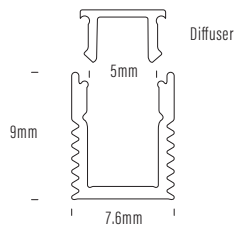

Mounting Extrusion and Diffuser

AQS-172-ACC-01 (2m Aluminium Extrusion (5mm internal)