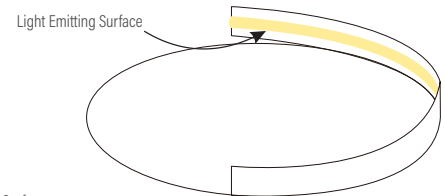

## COB Strip

### Variations

Product Code	CCT Kelvin	Voltage Direct Current	Watts Meter	Lumens Meter	Min Run Single End	Max Run Double End
AQS-172-30A05	3000K	24V DC	5W	520lm	5m	10m

### Bending Directions