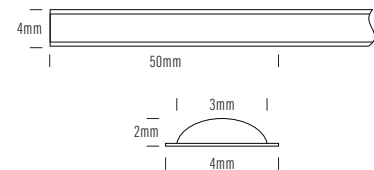

### Kit contents

- 1 x 5m 24V DC 3000K COB Strip
- 1 x 24V DC 30W Power Supply
- 2 x 15cm Tails (soldering required)

Product	AQS-172-30A05-B-5MKIT
Voltage	24V DC
Watts (per Meter)	5W
IP Rating	IP20
Lumen Output (per Meter)	520lm
CCT & Colour Options	3000k
Working Mode	Constant Voltage (PWM) / DMX
Max Length (Single Power Feed)	5m
Max Length (Double Power Feed)	10m
Cut Interval	50mm
Bend Direction	Vertically
Minimum Bend Diameter	50mm
LED Type	Sanan COB
LED Qty / M	360pcs
Lumen Maintenance	50,000 Hours L70@ 30°C
Materials	3M Adhesive Backing
Emission Angle	180°
Operating Temperature	-20° to +40°C
Installation Temperature	5° to +35°C
Warranty	3 Year Aqualux Warranty

## Extension Wire Recommendations

Maximum extension wire length according to light power

Watts	22AWG 0.34mm <sup>2</sup>	20AWG 0.53mm <sup>2</sup>	18AWG 0.82mm <sup>2</sup>	17AWG 1.04mm <sup>2</sup>	16AWG 1.38mm <sup>2</sup>	14AWG 2.07mm <sup>2</sup>	12AWG 3.29mm <sup>2</sup>	10AWG 5.62mm <sup>2</sup>
10W	36m	60m	100m	120m	140m	240m	400m	600m
20W	18m	30m	50m	60m	70m	120m	200m	300m
30W	12m	20m	30m	38m	45m	80m	130m	200m
40W	8m	15m	22m	28m	35m	60m	95m	140m
50W	6m	12m	18m	22m	28m	48m	75m	105m
60W	5m	10m	15m	18m	22m	36m	60m	88m
70W	-	8m	12m	14m	18m	30m	50m	72m
80W	-	6m	10m	11m	14m	24m	40m	58m
90W	-	4m	7m	8m	10m	18m	30m	45m
100W	-	-	5m	6m	7m	12m	22m	32m
110W	-	-	3m	4m	5m	8m	15m	22m
120W	-	-	2m	2.5m	3m	0m	8m	12m