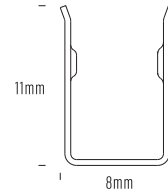

For wiring diagrams please refer to the aqualux website: www.aqualux.com.au / Support / Downloads / Wiring Diagrams

Neon Flex

Variations

Product Code	CCT Kelvin	Voltage Direct Current	Watts Meter	Lumens Meter	Max Run Single End	Max Run Double End
AQS-401-20A10	2000K	24V DC	10W	320lm	7m	14m
AQS-401-27A05	2700K	24V DC	5W	380lm	10m	20m
AQS-401-27A10	2700K	24V DC	10W	730lm	7m	14m
AQS-401-30A05	3000K	24V DC	5W	400lm	10m	20m
AQS-401-30A10	3000K	24V DC	10W	780lm	7m	14m
AQS-401-40A10	4000K	24V DC	10W	820lm	7m	14m
AQS-401-50A10	5000K	24V DC	10W	830lm	7m	14m
AQS-401-50A10	5000K	24V DC	10W	828lm	7m	14m

Bending Directions

Neon Flex

Mounting

AQS-401-ACC-02
2m Aluminium

AQS-401-ACC-03
Aluminium Clip

Direct Cable Entry

D01

B01

Extension Wire Recommendations

Maximum extension wire length according to light power

Watts	22AWG 0.34mm ²	20AWG 0.53mm ²	18AWG 0.82mm ²	17AWG 1.04mm ²	16AWG 1.38mm ²	14AWG 2.07mm ²	12AWG 3.29mm ²	10AWG 5.62mm ²
10W	36m	60m	100m	120m	140m	240m	400m	600m
20W	18m	30m	50m	60m	70m	120m	200m	300m
30W	12m	20m	30m	38m	45m	80m	130m	200m
40W	8m	15m	22m	28m	35m	60m	95m	140m
50W	6m	12m	18m	22m	28m	48m	75m	105m
60W	5m	10m	15m	18m	22m	36m	60m	88m
70W	-	8m	12m	14m	18m	30m	50m	72m
80W	-	6m	10m	11m	14m	24m	40m	58m
90W	-	4m	7m	8m	10m	18m	30m	45m
100W	-	-	5m	6m	7m	12m	22m	32m
110W	-	-	3m	4m	5m	8m	15m	22m
120W	-	-	2m	2.5m	3m	0m	8m	12m