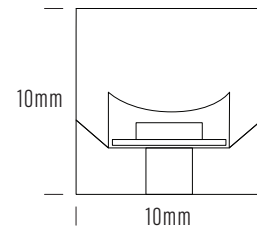

AQS-401-MONO

Neon Flex

Product	AQS-401-Mono
Voltage	24V DC
Watts (per Meter)	5W / 10W
IP Rating	IP65
Lumen Output (per Meter)	320lm - 830lm
CCT & Colour Options	2000K / 2700K / 3000K / 4000K / 5000K / (2700K stocked)
Working Mode	Constant Voltage (PWM) / DMX
Max Length (Single Power Feed)	10m / 7m
Max Length (Double Power Feed)	20m / 14m
Cut Interval	35.7mm
Bend Direction	Vertically
Minimum Bend Diameter	100mm
LED Type	2835
LED Qty / M	168
Lumen Maintenance	70,000 Hours L70@ 25°C, 50,000 Hours L70@ 50°C
Materials	Silicon
Emission Angle	180°
Operating Temperature	-20° to +40°C
Installation Temperature	5° to +35°C
Warranty	3 Year Aqualux Warranty

For wiring diagrams please refer to the aqualux website: www.aqualux.com.au / Support / Downloads / Wiring Diagrams

Neon Flex

Variations

Product Code	CCT Kelvin	Voltage Direct Current	Watts Meter	Lumens Meter	Max Run Single End	Max Run Double End
AQS-401-20A10	2000K	24V DC	10W	320lm	7m	14m
AQS-401-27A05	2700K	24V DC	5W	380lm	10m	20m
AQS-401-27A10	2700K	24V DC	10W	730lm	7m	14m
AQS-401-30A05	3000K	24V DC	5W	400lm	10m	20m
AQS-401-30A10	3000K	24V DC	10W	780lm	7m	14m
AQS-401-40A10	4000K	24V DC	10W	820lm	7m	14m
AQS-401-50A10	5000K	24V DC	10W	830lm	7m	14m
AQS-401-50A10	5000K	24V DC	10W	828lm	7m	14m

Extension Wire Recommendations

Maximum extension wire length according to light power

Watts	22AWG 0.34mm ²	20AWG 0.53mm ²	18AWG 0.82mm ²	17AWG 1.04mm ²	16AWG 1.38mm ²	14AWG 2.07mm ²	12AWG 3.29mm ²	10AWG 5.62mm ²
10W	36m	60m	100m	120m	140m	240m	400m	600m
20W	18m	30m	50m	60m	70m	120m	200m	300m
30W	12m	20m	30m	38m	45m	80m	130m	200m
40W	8m	15m	22m	28m	35m	60m	95m	140m
50W	6m	12m	18m	22m	28m	48m	75m	105m
60W	5m	10m	15m	18m	22m	36m	60m	88m
70W	-	8m	12m	14m	18m	30m	50m	72m
80W	-	6m	10m	11m	14m	24m	40m	58m
90W	-	4m	7m	8m	10m	18m	30m	45m
100W	-	-	5m	6m	7m	12m	22m	32m
110W	-	-	3m	4m	5m	8m	15m	22m
120W	-	-	2m	2.5m	3m	0m	8m	12m