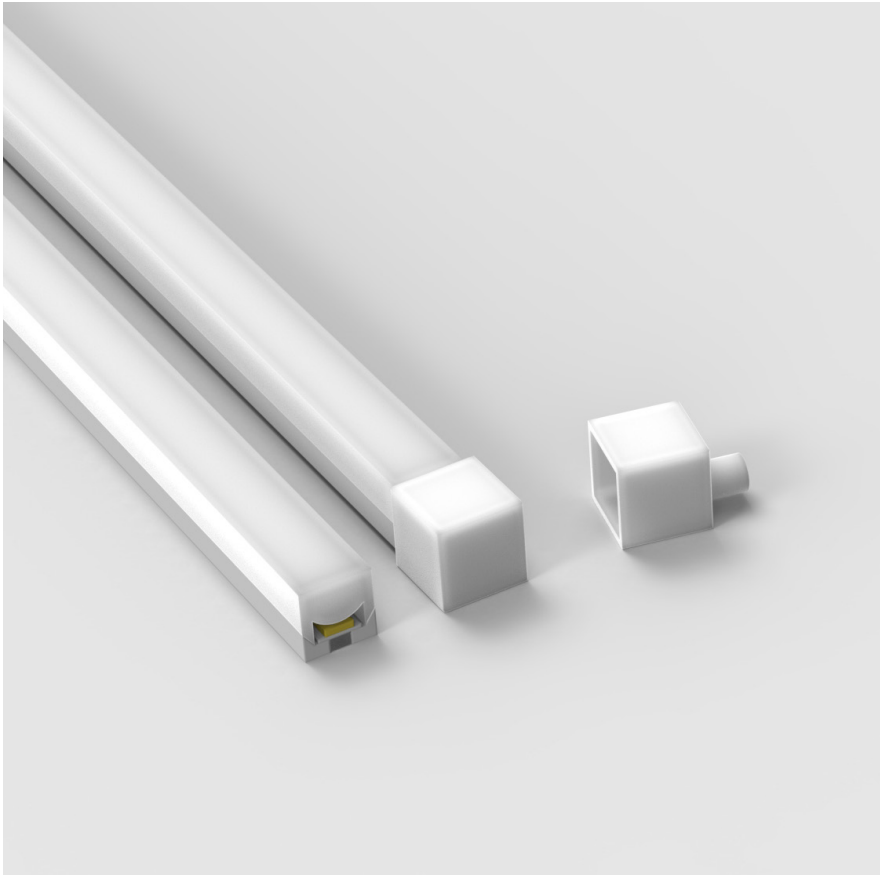

AQS-401 / Mono

The AQS-401 Neon Flex product is manufactured in a continuous extrusion process and then manually terminated to length with IP65 overmolded cable entry points here in our Sydney factory for a quicker turn-around time.

AQS-401-MONO

Neon Flex

Product	AQS-401-Mono
Voltage	24V DC
Watts (per Meter)	5W / 10W
IP Rating	IP65
Lumen Output (per Meter)	320lm - 830lm
CCT & Colour Options	2000K / 2700K / 3000K / 4000K / 5000K / (2700K stocked)
Working Mode	Constant Voltage (PWM) / DMX
Max Length (Single Power Feed)	10m / 7m
Max Length (Double Power Feed)	20m / 14m
Cut Interval	35.7mm
Bend Direction	Vertically
Minimum Bend Diameter	100mm
LED Type	2835
LED Qty / M	168
Lumen Maintenance	70,000 Hours L70@ 25°C, 50,000 Hours L70@ 50°C
Materials	Silicon
Emission Angle	180°
Operating Temperature	-20° to +40°C
Installation Temperature	5° to +35°C
Warranty	3 Year Aqualux Warranty

For wiring diagrams please refer to the aqualux website: www.aqualux.com.au / Support / Downloads / Wiring Diagrams

Neon Flex

Variations

Product Code	CCT Kelvin	Voltage Direct Current	Watts Meter	Lumens Meter	Max Run Single End	Max Run Double End
AQS-401-20A10	2000K	24V DC	10W	320lm	7m	14m
AQS-401-27A05	2700K	24V DC	5W	380lm	10m	20m
AQS-401-27A10	2700K	24V DC	10W	730lm	7m	14m
AQS-401-30A05	3000K	24V DC	5W	400lm	10m	20m
AQS-401-30A10	3000K	24V DC	10W	780lm	7m	14m
AQS-401-40A10	4000K	24V DC	10W	820lm	7m	14m
AQS-401-50A10	5000K	24V DC	10W	830lm	7m	14m
AQS-401-50A10	5000K	24V DC	10W	828lm	7m	14m

Bending Directions

Neon Flex

Mounting

AQS-401-ACC-02
2m Aluminium

AQS-401-ACC-03
Aluminium Clip

Direct Cable Entry

D01

B01