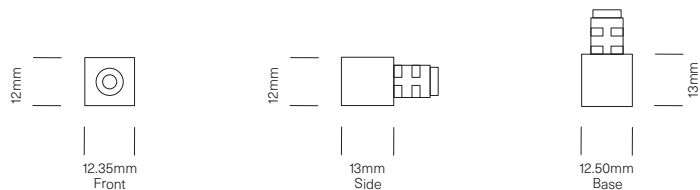

For wiring diagrams please refer to the aqualux website: www.aqualux.com.au / Support / Downloads / Wiring Diagrams

Neon Flex

Variations

Product Code	CCT Kelvin	Voltage Direct Current	Watts Meter	Lumens Meter	Max Run Single End	Max Run Double End
AQS-401-20A10	2000K	24V DC	10W	320lm	7m	14m
AQS-401-27A05	2700K	24V DC	5W	380lm	10m	20m
AQS-401-27A10	2700K	24V DC	10W	730lm	7m	14m
AQS-401-30A05	3000K	24V DC	5W	400lm	10m	20m
AQS-401-30A10	3000K	24V DC	10W	780lm	7m	14m
AQS-401-40A10	4000K	24V DC	10W	820lm	7m	14m
AQS-401-50A10	5000K	24V DC	10W	830lm	7m	14m
AQS-401-50A10	5000K	24V DC	10W	828lm	7m	14m

Neon Flex

AQS Family Reference Table

Product	Type	IP Rating	LED Options	Size mm	Power/m	Application
AQS-170	Cob Strip	IP20	Mono	10mm	10W DC	Internal / Profile required
AQS-172	Cob Strip	IP20	Mono	4mm	5W DC	Internal / Profile required
AQS-180	HE Strip	IP20	Mono	10mm	20W DC	Internal / Profile required
AQS-400	Neon Flex	IP65	Mono	10 x 9	5W DC / 10W DC	External / No profile required
AQS-401	Neon Flex	IP65	Mono	10 x 10	10W DC	External / No profile required
AQS-402	Neon Flex	IP67	Mono	6 x 12	10W DC	External / No profile required
AQS-410	Neon Flex	IP65	RGB	13 x 12	10W DC	External / No profile required
AQS-420	Neon Flex	IP65	Mono / RGBW	12 x 20	10W / 15W	External / No profile required
AQS-500	Neon Flex	IP68	Mono / RGB / RGBW / DMX	11.5 x 21	5W / 8W / 12W / 18W	External / Submerged / No profile
AQS-505	Neon Flex	IP68	Mono	13.5 x 13.5	10W	External / Submerged / No profile
AQS-510	Neon Flex	IP68	Mono / RGB / RGBW / DMX	16.5 x 16.5	10W / 13W / 17W / 18W	External / Submerged / No profile