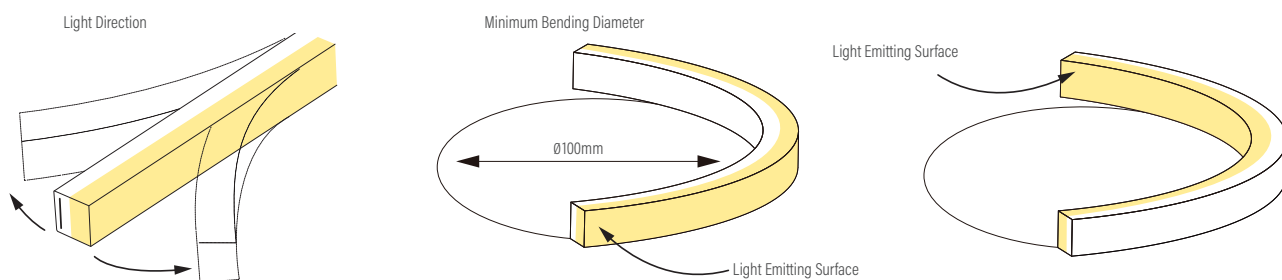

AQS-401-MONO

Neon Flex

Product	AQS-401-Mono
Voltage	24V DC
Watts (per Meter)	5W / 10W
IP Rating	IP65
Lumen Output (per Meter)	320lm - 830lm
CCT & Colour Options	2000K / 2700K / 3000K / 4000K / 5000K / (2700K stocked)
Working Mode	Constant Voltage (PWM) / DMX
Max Length (Single Power Feed)	10m / 7m
Max Length (Double Power Feed)	20m / 14m
Cut Interval	35.7mm
Bend Direction	Vertically
Minimum Bend Diameter	100mm
LED Type	2835
LED Qty / M	168
Lumen Maintenance	70,000 Hours L70@ 25°C, 50,000 Hours L70@ 50°C
Materials	Silicon
Emission Angle	180°
Operating Temperature	-20° to +40°C
Installation Temperature	5° to +35°C
Warranty	3 Year Aqualux Warranty

Example Product Code Variation						
Produce Code	Size	CCT	Voltage	W / M	Lm/M	
AQS-401-20A10	1010	2000K	24V DC	10W	320lm	
AQS-401-27A05	1010	2700K	24V DC	5W	380lm	
AQS-401-27A10	1010	2700K	24V DC	10W	730lm	
AQS-401-30A05	1010	3000K	24V DC	5W	400lm	
AQS-401-30A10	1010	3000K	24V DC	10W	780lm	
AQS-401-40A10	1010	4000K	24V DC	10W	820lm	
AQS-401-50A10	1010	5000K	24V DC	10W	830lm	

For wiring diagrams please refer to the aqualux website: www.aqualux.com.au / Support / Downloads / Wiring Diagrams

Neon Flex

Variations

Product Code	CCT Kelvin	Voltage Direct Current	Watts Meter	Lumens Meter	Max Run Single End	Max Run Double End
AQS-401-20A10	2000K	24V DC	10W	320lm	7m	14m
AQS-401-27A05	2700K	24V DC	5W	380lm	10m	20m
AQS-401-27A10	2700K	24V DC	10W	730lm	7m	14m
AQS-401-30A05	3000K	24V DC	5W	400lm	10m	20m
AQS-401-30A10	3000K	24V DC	10W	780lm	7m	14m
AQS-401-40A10	4000K	24V DC	10W	820lm	7m	14m
AQS-401-50A10	5000K	24V DC	10W	830lm	7m	14m
AQS-401-50A10	5000K	24V DC	10W	828lm	7m	14m

Bending Directions

Neon Flex

Mounting

AQS-401-ACC-02
2m Aluminium

AQS-401-ACC-03
Aluminium Clip

Direct Cable Entry

D01

B01