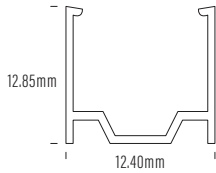

Neon Flex

Mounting

AQS-401-ACC-02
2m Aluminium