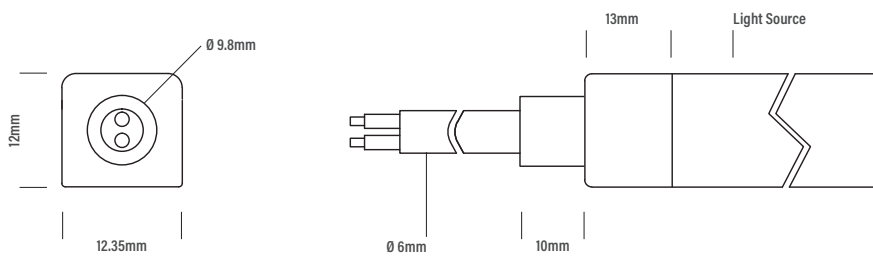

Neon Flex

Mounting

Direct Cable Entry

Direct Cable Entry