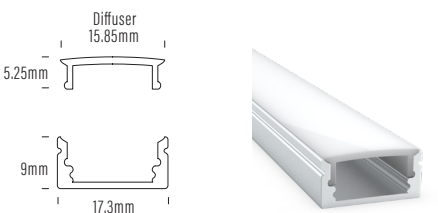

Mounting Extrusion and Diffuser

AQS-100-AL-001-2.5M-BK
Aluminium Profile
PMMA Diffuser

AQS-100-AL-001-2.5M-SC
Aluminium Profile
PMMA Diffuser

AQS-100-AL-001-2.5M-WH
Aluminium Profile
PMMA Diffuser

AQS-100-AL-02-1M
Aluminium Profile
PMMA Diffuser

AQS-100-AL-02-2M
Aluminium Profile
PMMA Diffuser

AQS-100-AL-02-2.5M
Aluminium Profile
PMMA Diffuser

Bending Directions

AQS-173 Mono

ProCOB Strip

AQS Family Reference Table

Product	Type	IP Rating	LED Options	Size mm	Power/m	Application
AQS-170	Cob Strip	IP20	Mono	10mm	5W / 10W / 15W DC	Internal / Profile required
AQS-172	Cob Strip	IP20	Mono	4mm	5W DC	Internal / Profile required
AQS-173	Cob Strip	IP20	RGBW	12mm	16W DC	Internal / Profile required
AQS-400	Neon Flex	IP65	Mono	9 x 10	5W / 10W DC	External / No profile required
AQS-401	Neon Flex	IP65	Mono	10 x 10	5W / 10W DC	External / No profile required
AQS-402	Neon Flex	IP65	Mono / RGB	6 x 12	5W / 10W DC	External / No profile required
AQS-410	Neon Flex	IP65	RGB	13 x 12	10W DC	External / No profile required
AQS-420	Neon Flex	IP65	Mono / RGBW	12 x 20	10W / 15W	External / No profile required
AQS-500	Neon Flex	IP68	Mono / RGB / RGBW / DMX	11.5 x 21	(Mono 5W / 8W / 12W) / 12W / 17W / 18W	External / Submerged / No profile
AQS-505	Neon Flex	IP68	Mono	13.5 x 13.5	10W	External / Submerged / No profile
AQS-510	Neon Flex	IP68	Mono / RGB / RGBW / DMX	16.5 x 16.5	10W / 13W / 17W / 18W	External / Submerged / No profile