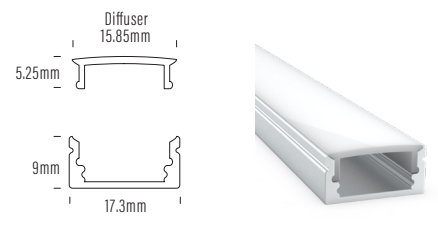

Mounting Extrusion and Diffuser

AQS-100-AL-001-2.5M-BK
Aluminium Profile
PMMA Diffuser

AQS-100-AL-001-2.5M-SC
Aluminium Profile
PMMA Diffuser

AQS-100-AL-001-2.5M-WH
Aluminium Profile
PMMA Diffuser

AQS-100-AL-02-1M
Aluminium Profile
PMMA Diffuser

AQS-100-AL-02-2M
Aluminium Profile
PMMA Diffuser

AQS-100-AL-02-2.5M
Aluminium Profile
PMMA Diffuser

Bending Directions

AQS-173 Mono

ProCOB Strip

AQS Family Reference Table

Product	Type	IP Rating	LED Options	Size mm	Power/m	Application
AQS-170	Cob Strip	IP20	Mono	10mm	5W / 10W / 15W DC	Internal / Profile required
AQS-172	Cob Strip	IP20	Mono	4mm	5W DC	Internal / Profile required
AQS-173	Cob Strip	IP20	RGBW	12mm	16W DC	Internal / Profile required
AQS-400	Neon Flex	IP65	Mono	9 x 10	5W / 10W DC	External / No profile required
AQS-401	Neon Flex	IP65	Mono	10 x 10	5W / 10W DC	External / No profile required
AQS-402	Neon Flex	IP65	Mono / RGB	6 x 12	5W / 10W DC	External / No profile required
AQS-410	Neon Flex	IP65	RGB	13 x 12	10W DC	External / No profile required
AQS-420	Neon Flex	IP65	Mono / RGBW	12 x 20	10W / 15W	External / No profile required
AQS-500	Neon Flex	IP68	Mono / RGB / RGBW / DMX	11.5 x 21	(Mono 5W / 8W / 12W) / 12W / 17W / 18W	External / Submerged / No profile
AQS-505	Neon Flex	IP68	Mono	13.5 x 13.5	10W	External / Submerged / No profile
AQS-510	Neon Flex	IP68	Mono / RGB / RGBW / DMX	16.5 x 16.5	10W / 13W / 17W / 18W	External / Submerged / No profile