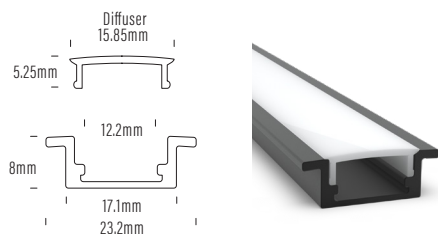

AQS-173 Mono ProCOB Strip

Variations

Product Code	CCT Kelvin	Voltage Direct Current	Watts Meter	Lumens Watts	Lumens Meter	Min Run Single End	Max Run Double End
AQS-173-20A20	2000K	24V DC	20W	57 LPW	1140lm	5m	10m
AQS-173-27A20	2700K	24V DC	20W	71 LPW	1420lm	5m	10m
AQS-173-30A20	3000K	24V DC	20W	76 LPW	1633lm	5m	10m
AQS-173-40A20	4000K	24V DC	20W	87 LPW	1740lm	5m	10m

Mounting Extrusion and Diffuser

AQS-100-AL-001-2.5M-BK
Aluminium Profile
PMMA Diffuser