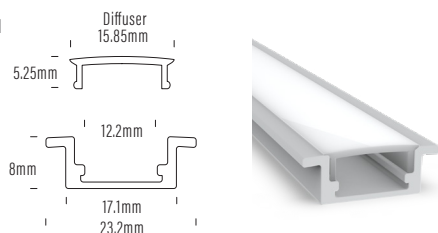

AQS-100-AL-001-2.5M-WH
Aluminium Profile
PMMA Diffuser