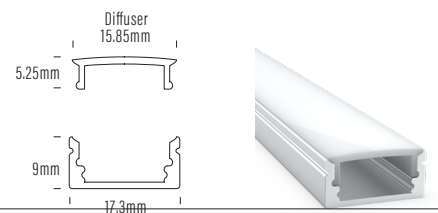

AQS-100-AL-02-2M
Aluminium Profile
PMMA Diffuser

AQS-100-AL-02-2.5M
Aluminium Profile
PMMA Diffuser

Bending Directions

AQS-173 Mono

ProCOB Strip

AQS Family Reference Table

Product	Type	IP Rating	LED Options	Size mm	Power/m	Application
AQS-170	Cob Strip	IP20	Mono	10mm	5W / 10W / 15W DC	Internal / Profile required
AQS-172	Cob Strip	IP20	Mono	4mm	5W DC	Internal / Profile required
AQS-173	Cob Strip	IP20	RGBW	12mm	16W DC	Internal / Profile required
AQS-400	Neon Flex	IP65	Mono	9 x 10	5W / 10W DC	External / No profile required
AQS-401	Neon Flex	IP65	Mono	10 x 10	5W / 10W DC	External / No profile required
AQS-402	Neon Flex	IP65	Mono / RGB	6 x 12	5W / 10W DC	External / No profile required
AQS-410	Neon Flex	IP65	RGB	13 x 12	10W DC	External / No profile required
AQS-420	Neon Flex	IP65	Mono / RGBW	12 x 20	10W / 15W	External / No profile required
AQS-500	Neon Flex	IP68	Mono / RGB / RGBW / DMX	11.5 x 21	(Mono 5W / 8W / 12W) / 12W / 17W / 18W	External / Submerged / No profile
AQS-505	Neon Flex	IP68	Mono	13.5 x 13.5	10W	External / Submerged / No profile
AQS-510	Neon Flex	IP68	Mono / RGB / RGBW / DMX	16.5 x 16.5	10W / 13W / 17W / 18W	External / Submerged / No profile