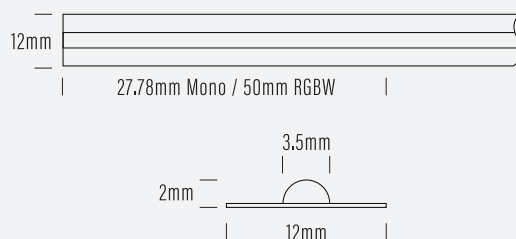

AQS-173 Mono ProCOB Strip

CONFIGURE	
AQS-173-20A20	2000K / 24VDC / 20W
AQS-173-27A20	2700K / 24VDC / 20W
AQS-173-30A20	3000K / 24VDC / 20W
AQS-173-40A20	4000K / 24VDC / 20W

INTRODUCTION

AQS-173 is the latest technology in Mono COB Strip lighting. Where maximum light and quality is required. 12mm PCB for improved stability. Reduce cut intervals for precise cutting. Ultra high CRI 95+. Use for internal illumination, the COB LED Strip minimises the issue of dark LED dots for a clean continuous linear light source.

Product	AQS-173-Mono
Voltage	24V DC
Watts (per Meter)	20W
IP Rating	IP20
Lumen Output (per Meter)	1140-1740lm
CCT & Colour Options	2000K / 2700K / 3000K / 4000K
Working Mode	Constant Voltage (PWM) / DMX
Max Length (Single Power Feed)	5m
Max Length (Double Power Feed)	10m
Cut Interval	27.78mm
CRI	95+
Bend Direction	Vertically
Minimum Bend Diameter	50mm
LED Type	COB
LED Qty / M	576pcs
Lumen Maintenance	50,000 Hours L70@ 30°C
Materials	3M Adhesive Backing
Emission Angle	180°
Operating Temperature	-20° to +40°C
Installation Temperature	5° to +35°C
Warranty	5 Year Aqualux Warranty Must be mounted in Aluminium Extrusion

Extension Wire Recommendations

Maximum extension wire length according to light power

Watts	22AWG 0.34mm ²	20AWG 0.53mm ²	18AWG 0.82mm ²	17AWG 1.04mm ²	16AWG 1.38mm ²	14AWG 2.07mm ²	12AWG 3.29mm ²	10AWG 5.62mm ²
10W	36m	60m	100m	120m	140m	240m	400m	600m
20W	18m	30m	50m	60m	70m	120m	200m	300m
30W	12m	20m	30m	38m	45m	80m	130m	200m
40W	8m	15m	22m	28m	35m	60m	95m	140m
50W	6m	12m	18m	22m	28m	48m	75m	105m
60W	5m	10m	15m	18m	22m	36m	60m	88m
70W	-	8m	12m	14m	18m	30m	50m	72m
80W	-	6m	10m	11m	14m	24m	40m	58m
90W	-	4m	7m	8m	10m	18m	30m	45m
100W	-	-	5m	6m	7m	12m	22m	32m
110W	-	-	3m	4m	5m	8m	15m	22m
120W	-	-	2m	2.5m	3m	0m	8m	12m