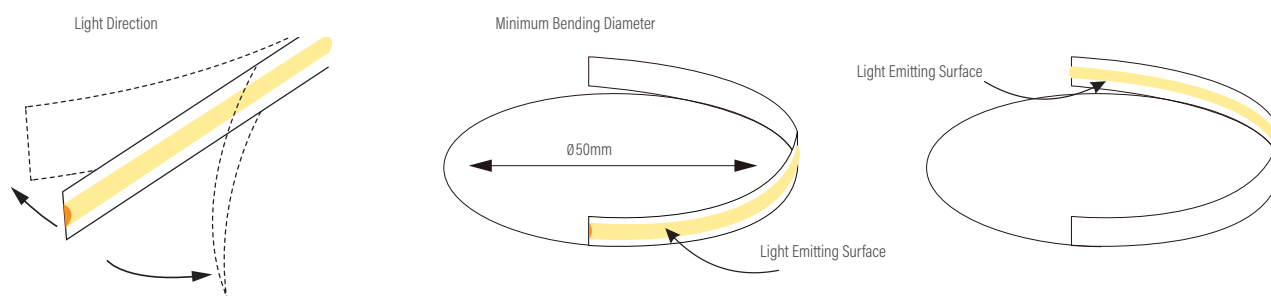

Product	AQS-173-Mono
Voltage	24V DC
Watts (per Meter)	20W
IP Rating	IP20
Lumen Output (per Meter)	1140-1740lm
CCT & Colour Options	2000K / 2700K / 3000K / 4000K
Working Mode	Constant Voltage (PWM) / DMX
Max Length (Single Power Feed)	5m
Max Length (Double Power Feed)	10m
Cut Interval	27.78mm
CRI	95+
Bend Direction	Vertically
Minimum Bend Diameter	50mm
LED Type	COB
LED Qty / M	576pcs
Lumen Maintenance	50,000 Hours L70@ 30°C
Materials	3M Adhesive Backing
Emission Angle	180°
Operating Temperature	-20° to +40°C
Installation Temperature	5° to +35°C
Warranty	5 Year Aqualux Warranty Must be mounted in Aluminium Extrusion

AQS-100-AL-02-2M
Aluminium Profile
PMMA Diffuser

AQS-100-AL-02-2.5M
Aluminium Profile
PMMA Diffuser

Bending Directions

AQS-173 Mono

ProCOB Strip

AQS Family Reference Table

Product	Type	IP Rating	LED Options	Size mm	Power/m	Application
AQS-170	Cob Strip	IP20	Mono	10mm	5W / 10W / 15W DC	Internal / Profile required
AQS-172	Cob Strip	IP20	Mono	4mm	5W DC	Internal / Profile required
AQS-173	Cob Strip	IP20	RGBW	12mm	16W DC	Internal / Profile required
AQS-400	Neon Flex	IP65	Mono	9 x 10	5W / 10W DC	External / No profile required
AQS-401	Neon Flex	IP65	Mono	10 x 10	5W / 10W DC	External / No profile required
AQS-402	Neon Flex	IP65	Mono / RGB	6 x 12	5W / 10W DC	External / No profile required
AQS-410	Neon Flex	IP65	RGB	13 x 12	10W DC	External / No profile required
AQS-420	Neon Flex	IP65	Mono / RGBW	12 x 20	10W / 15W	External / No profile required
AQS-500	Neon Flex	IP68	Mono / RGB / RGBW / DMX	11.5 x 21	(Mono 5W / 8W / 12W) / 12W / 17W / 18W	External / Submerged / No profile
AQS-505	Neon Flex	IP68	Mono	13.5 x 13.5	10W	External / Submerged / No profile
AQS-510	Neon Flex	IP68	Mono / RGB / RGBW / DMX	16.5 x 16.5	10W / 13W / 17W / 18W	External / Submerged / No profile