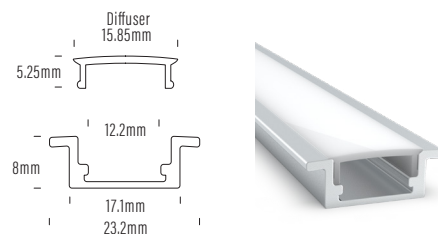

AQS-100-AL-001-2.5M-SC
Aluminium Profile
PMMA Diffuser