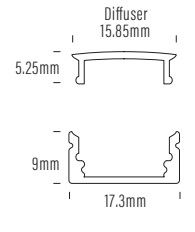

AQS-100-AL-02-1M
Aluminium Profile
PMMA Diffuser