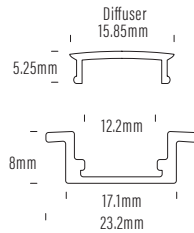

AQS-180 Mono UltraLED Strip

Mounting Extrusion and Diffuser

AQS-100-AL-001-2.5M-BK
Aluminium Profile
PMMA Diffuser