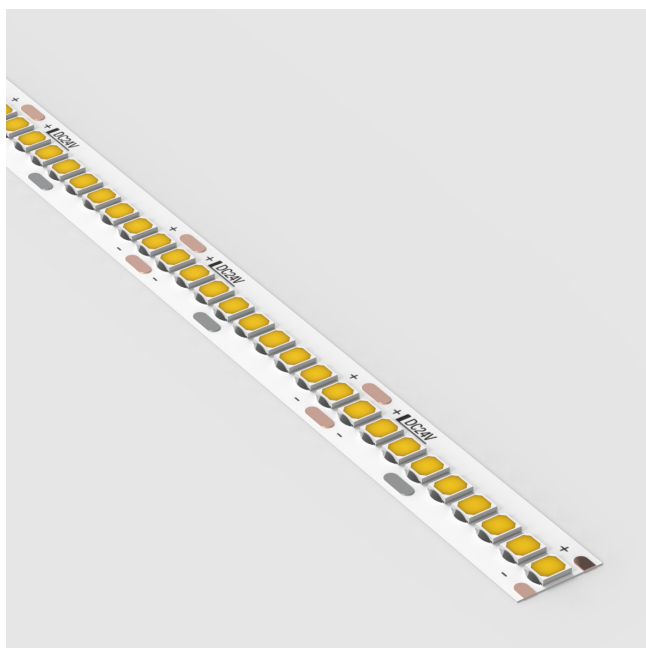

AQS-180 ULTRA

AQS-180 is a high-output, ultra efficient 2835-based LED Strip. Used for internal illumination, the AQS-180 features 90+ CRI, < 3 SDCM for consistent appearance and a heavy-duty 3 OZ copper base for improved heat management.

AQS-180 Mono UltraLED Strip

CONFIGURE	
AQS-180-20A20	2000K / 24VDC / 20W
AQS-180-27A20	2700K / 24VDC / 20W
AQS-180-30A20	3000K / 24VDC / 20W
AQS-180-40A20	4000K / 24VDC / 20W

Product	AQS-180
Voltage	24V DC
Watts (per Meter)	20W
IP Rating	IP20
Lumen Output (per Meter)	2220-3320lm
CCT & Colour Options	2000K / 2700K / 3000K / 4000K
Working Mode	Constant Voltage (PWM) / DMX
Max Length (Single Power Feed)	5m
Max Length (Double Power Feed)	10m
Cut Interval	29.4mm
CRI	90+
Bend Direction	Vertically
Minimum Bend Diameter	50mm
LED Type	COB
LED Qty / M	272pcs
Lumen Maintenance	50,000 Hours L70@ 30°C
Materials	3M Adhesive Backing
Emission Angle	180°
Operating Temperature	-20° to +40°C
Installation Temperature	5° to +35°C
Warranty	5 Year Aqualux Warranty Must be mounted in Aluminium Extrusion

INTRODUCTION

- Ultra-high output and efficacy whilst maintaining CCT stability over the entire strip
- Leading CRI / TM-30-15 performance
- < 3 SDCM for excellent consistency between LEDs and strips
- IP-rated options available by request
- Aluminium profile recommended for heat dissipation

AQS-170-ACC-05
2m Aluminium Profile
PMMA Diffuser

AQS-170-ACC-04
1m Aluminium Profile
PMMA Diffuser

AQS-180 Mono UltraLED Strip

Variations

Product Code	CCT Kelvin	Voltage Direct Current	Watts Meter	Lumens Watt	Lumens Meter	Min Run Single End	Max Run Double End
AQS-180-20A20	2000K	24V DC	20W	111 LPW	2220 lm	5m	10m
AQS-180-27A20	2700K	24V DC	20W	159 LPW	3180 lm	5m	10m
AQS-180-30A20	3000K	24V DC	20W	160 LPW	3200 lm	5m	10m
AQS-180-40A20	4000K	24V DC	20W	166 LPW	3320 lm	5m	10m