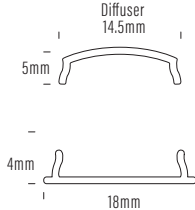

AQS-170-ACC-05
2m Aluminium Profile
PMMA Diffuser