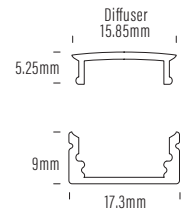

AQS-100-AL-02-2.5M
Aluminium Profile
PMMA Diffuser