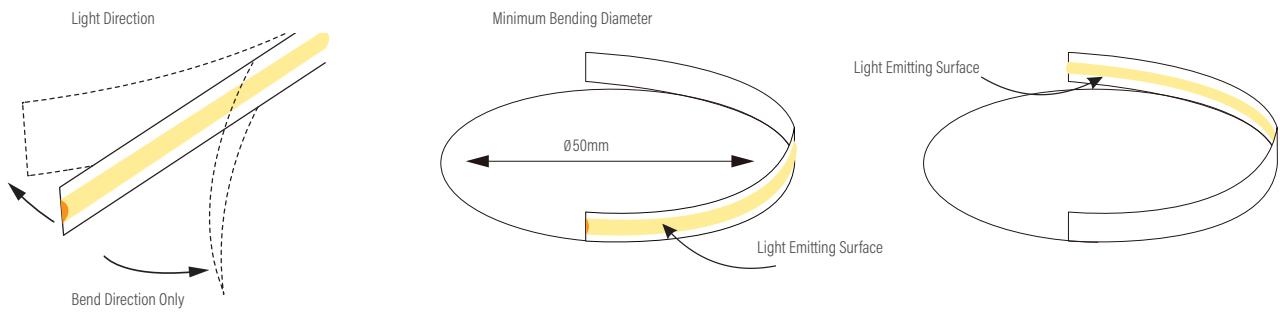

AQS-180 Mono UltraLED Strip

CONFIGURE	
AQS-180-20A20	2000K / 24VDC / 20W
AQS-180-27A20	2700K / 24VDC / 20W
AQS-180-30A20	3000K / 24VDC / 20W
AQS-180-40A20	4000K / 24VDC / 20W

Product	AQS-180
Voltage	24V DC
Watts (per Meter)	20W
IP Rating	IP20
Lumen Output (per Meter)	2220-3320lm
CCT & Colour Options	2000K / 2700K / 3000K / 4000K
Working Mode	Constant Voltage (PWM) / DMX
Max Length (Single Power Feed)	5m
Max Length (Double Power Feed)	10m
Cut Interval	29.4mm
CRI	90+
Bend Direction	Vertically
Minimum Bend Diameter	50mm
LED Type	COB
LED Qty / M	272pcs
Lumen Maintenance	50,000 Hours L70@ 30°C
Materials	3M Adhesive Backing
Emission Angle	180°
Operating Temperature	-20° to +40°C
Installation Temperature	5° to +35°C
Warranty	5 Year Aqualux Warranty Must be mounted in Aluminium Extrusion

Bending Directions

AQS-180 Mono UltraLED Strip

AQS Family Reference Table

Product	Type	IP Rating	LED Options	Size mm	Power/m	Application
AQS-170	Cob Strip	IP20	Mono	10mm	10W DC	Internal / Profile required
AQS-172	Cob Strip	IP20	Mono	4mm	5W DC	Internal / Profile required
AQS-180	HE Strip	IP20	Mono	10mm	20W DC	Internal / Profile required
AQS-400	Neon Flex	IP65	Mono	10 x 9	5W DC / 10W DC	External / No profile required
AQS-401	Neon Flex	IP65	Mono	10 x 10	10W DC	External / No profile required
AQS-402	Neon Flex	IP67	Mono	6 x 12	10W DC	External / No profile required
AQS-410	Neon Flex	IP65	RGB	13 x 12	10W DC	External / No profile required
AQS-420	Neon Flex	IP65	Mono / RGBW	12 x 20	10W / 15W	External / No profile required
AQS-500	Neon Flex	IP68	Mono / RGB / RGBW / DMX	11.5 x 21	5W / 8W / 12W / 18W	External / Submerged / No profile
AQS-505	Neon Flex	IP68	Mono	13.5 x 13.5	10W	External / Submerged / No profile
AQS-510	Neon Flex	IP68	Mono / RGB / RGBW / DMX	16.5 x 16.5	10W / 13W / 17W / 18W	External / Submerged / No profile