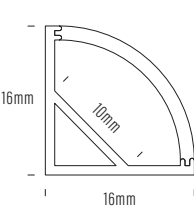

AQS-100-AL-003-2.5M-A1
Aluminium Profile
Corner Recess with
Opal PC Cover