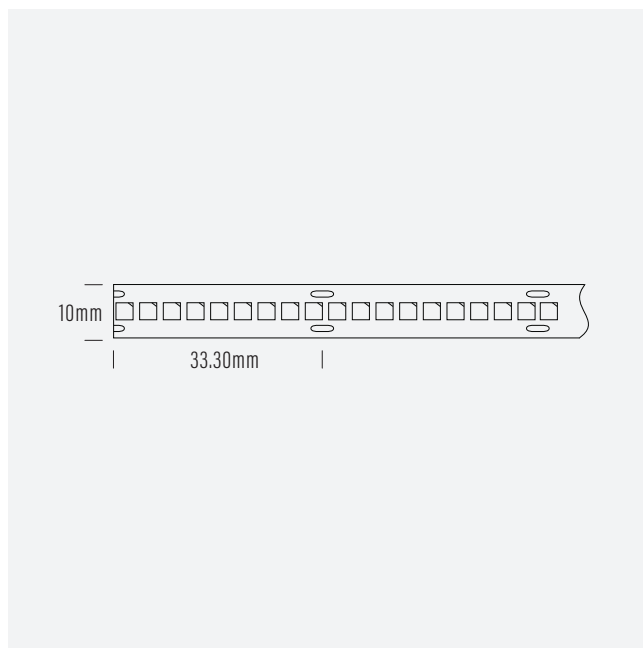

AQS-180 ULTRA

AQS-180 is a high-output, ultra efficient 2835-based LED Strip. Used for internal illumination, the AQS-180 features 90+ CRI, < 3 SDCM for consistent appearance and a heavy-duty 3 OZ copper base for improved heat management.

AQS-180 Mono UltraLED Strip

CONFIGURE	
AQS-180-20A20	2000K / 24VDC / 20W
AQS-180-27A20	2700K / 24VDC / 20W
AQS-180-30A20	3000K / 24VDC / 20W
AQS-180-40A20	4000K / 24VDC / 20W

Product	AQS-180
Voltage	24V DC
Watts (per Meter)	20W
IP Rating	IP20
Lumen Output (per Meter)	2220-3320lm
CCT & Colour Options	2000K / 2700K / 3000K / 4000K
Working Mode	Constant Voltage (PWM) / DMX
Max Length (Single Power Feed)	5m
Max Length (Double Power Feed)	10m
Cut Interval	29.4mm
CRI	90+
Bend Direction	Vertically
Minimum Bend Diameter	50mm
LED Type	COB
LED Qty / M	272pcs
Lumen Maintenance	50,000 Hours L70@ 30°C
Materials	3M Adhesive Backing
Emission Angle	180°
Operating Temperature	-20° to +40°C
Installation Temperature	5° to +35°C
Warranty	5 Year Aqualux Warranty Must be mounted in Aluminium Extrusion

INTRODUCTION

- Ultra-high output and efficacy whilst maintaining CCT stability over the entire strip
- Leading CRI / TM-30-15 performance
- < 3 SDCM for excellent consistency between LEDs and strips
- IP-rated options available by request
- Aluminium profile recommended for heat dissipation

Extension Wire Recommendations

Maximum extension wire length according to light power

Watts	22AWG 0.34mm ²	20AWG 0.53mm ²	18AWG 0.82mm ²	17AWG 1.04mm ²	16AWG 1.38mm ²	14AWG 2.07mm ²	12AWG 3.29mm ²	10AWG 5.62mm ²
10W	36m	60m	100m	120m	140m	240m	400m	600m
20W	18m	30m	50m	60m	70m	120m	200m	300m
30W	12m	20m	30m	38m	45m	80m	130m	200m
40W	8m	15m	22m	28m	35m	60m	95m	140m
50W	6m	12m	18m	22m	28m	48m	75m	105m
60W	5m	10m	15m	18m	22m	36m	60m	88m
70W	-	8m	12m	14m	18m	30m	50m	72m
80W	-	6m	10m	11m	14m	24m	40m	58m
90W	-	4m	7m	8m	10m	18m	30m	45m
100W	-	-	5m	6m	7m	12m	22m	32m
110W	-	-	3m	4m	5m	8m	15m	22m
120W	-	-	2m	2.5m	3m	0m	8m	12m