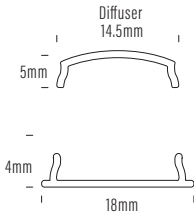

AQS-170-ACC-04
1m Aluminium Profile
PMMA Diffuser