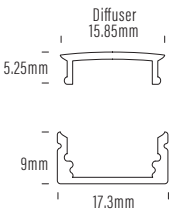

AQS-100-AL-02-2M
Aluminium Profile
PMMA Diffuser