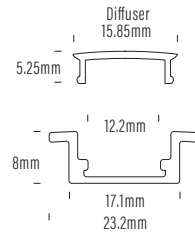

AQS-100-AL-001-2.5M-SC
Aluminium Profile
PMMA Diffuser