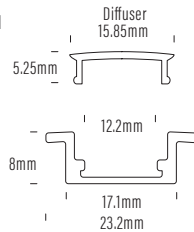

AQS-100-AL-001-2.5M-WH
Aluminium Profile
PMMA Diffuser