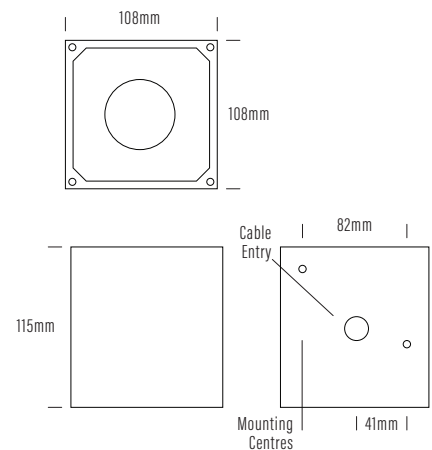

AQL-603

Square Wall Up / Down Light

Product	AQL-603
Product Family	AQL-603 Series
Construction Material	Cast Aluminium & Powder Coat
Cable	Terminal Block
IP Rating	IP54
Warranty	3 Year Aqualux Warranty
Body Colour	Black (A2)
Control Gear	24V DC / 240V
Rated Power	14W
Nominal Lumens	1230 lm
CCT / Colour	3000K / 700mA
Optical	70°
CRI	80
Dimming	PWM 10V Dimming / No Dimming 240V

Configure
AQL-603-A2-K0143070T
AQL-603-A2-F0143070T

Introduction

The AQL-602 is an elegant square wall light for high lighting columns and other architectural elements. Featuring a 7W 3000K CREE LED and a soft falloff 70D optic, it also comes with a removable slotted gobo for creating a dramatic slit effect.