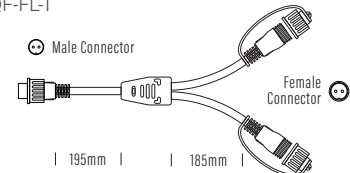

Flex Festoon & Fairy Lighting

Accessory
AQF-FL-T

Accessory
AQF-FL-C12 Fairy Lights
Circle Connector 12-Way

Accessory
AQF-FL-EXT-5W Fairy Lights
5m Extension

Fairy Light
AQF-FL

TECHNICAL	AQF-FL
PRODUCT CODE	AQF-FL
PRODUCT FAMILY	LED Flex & Festoon
WATTAGE 5m	48LEDs / 2.16w
WATTAGE 10m	96LEDs / 4.32w
WATTAGE 20m	192LEDs / 8.64w
CONSTRUCTION	PVC Rubber & Polycarbonate Lens
ELECTRICAL	24V DC
CCT	2200K
CONNECTORS	QC Connector / 12 Way Connector
CABLE	3*0.3mm Round Cable
IP RATING	IP65
WARRANTY	3 Year Aqualux Warranty

Product Codes	Description
AQF-FL-C12	Fairy Lights Circle Connector 12-Way
AQF-FL-T	Fairy Lights T-Connector 2-Way
AQF-FL-EXT-5W	Fairy Lights. 5m Extension
AQF-FL-GWW-5M	Fairy Lights / 5M / 48LEDs / 24VDC / 2.16w / ~2200k / 3*0.3mm round cable
AQF-FL-GWW-10M	Fairy Lights / 10M / 96LEDs / 24VDC / 4.32w / ~2200k / 3*0.3mm round cable
AQF-FL-GWW-20M	Fairy Lights / 20M / 192LEDs / 24VDC / 8.64w / ~2200k / 3*0.3mm round cable

NOTE: If you are using extensions or the distance from the transformer is more than 1m this will reduce the recommended max run of 100m. Please call us with any questions.