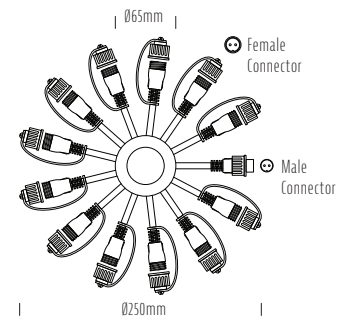

Flex Festoon & Fairy Lighting

Accessory
AQF-FL-T

Accessory
AQF-FL-C12 Fairy Lights
Circle Connector 12-Way

Accessory
AQF-FL-EXT-5W Fairy Lights
5m Extension

Fairy Light
AQF-FL

TECHNICAL	AQF-FL
PRODUCT CODE	AQF-FL
PRODUCT FAMILY	LED Flex & Festoon
WATTAGE 5m	48LEDs / 2.16w
WATTAGE 10m	96LEDs / 4.32w
WATTAGE 20m	192LEDs / 8.64w
CONSTRUCTION	PVC Rubber & Polycarbonate Lens
ELECTRICAL	24V DC
CCT	2200K
CONNECTORS	QC Connector / 12 Way Connector
CABLE	3*0.3mm Round Cable
IP RATING	IP65
WARRANTY	3 Year Aqualux Warranty

Product Codes	Description
AQF-FL-C12	Fairy Lights Circle Connector 12-Way
AQF-FL-T	Fairy Lights T-Connector 2-Way
AQF-FL-EXT-5W	Fairy Lights. 5m Extension
AQF-FL-GWW-5M	Fairy Lights / 5M / 48LEDs / 24VDC / 2.16w / ~2200k / 3*0.3mm round cable
AQF-FL-GWW-10M	Fairy Lights / 10M / 96LEDs / 24VDC / 4.32w / ~2200k / 3*0.3mm round cable
AQF-FL-GWW-20M	Fairy Lights / 20M / 192LEDs / 24VDC / 8.64w / ~2200k / 3*0.3mm round cable

NOTE: If you are using extensions or the distance from the transformer is more than 1m this will reduce the recommended max run of 100m. Please call us with any questions.