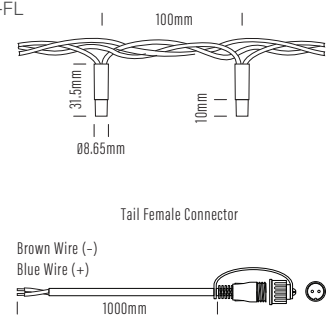

Flex Festoon & Fairy Lighting

Accessory
AQF-FL-T

Accessory
AQF-FL-C12 Fairy Lights
Circle Connector 12-Way

Accessory
AQF-FL-EXT-5W Fairy Lights
5m Extension

Fairy Light
AQF-FL

TECHNICAL	AQF-FL
PRODUCT CODE	AQF-FL
PRODUCT FAMILY	LED Flex & Festoon
WATTAGE 5m	48LEDs / 2.16w
WATTAGE 10m	96LEDs / 4.32w
WATTAGE 20m	192LEDs / 8.64w
CONSTRUCTION	PVC Rubber & Polycarbonate Lens
ELECTRICAL	24V DC
CCT	2200K
CONNECTORS	QC Connector / 12 Way Connector
CABLE	3*0.3mm Round Cable
IP RATING	IP65
WARRANTY	3 Year Aqualux Warranty

Product Codes	Description
AQF-FL-C12	Fairy Lights Circle Connector 12-Way
AQF-FL-T	Fairy Lights T-Connector 2-Way
AQF-FL-EXT-5W	Fairy Lights. 5m Extension
AQF-FL-GWW-5M	Fairy Lights / 5M / 48LEDs / 24VDC / 2.16w / ~2200k / 3*0.3mm round cable
AQF-FL-GWW-10M	Fairy Lights / 10M / 96LEDs / 24VDC / 4.32w / ~2200k / 3*0.3mm round cable
AQF-FL-GWW-20M	Fairy Lights / 20M / 192LEDs / 24VDC / 8.64w / ~2200k / 3*0.3mm round cable

NOTE: If you are using extensions or the distance from the transformer is more than 1m this will reduce the recommended max run of 100m. Please call us with any questions.