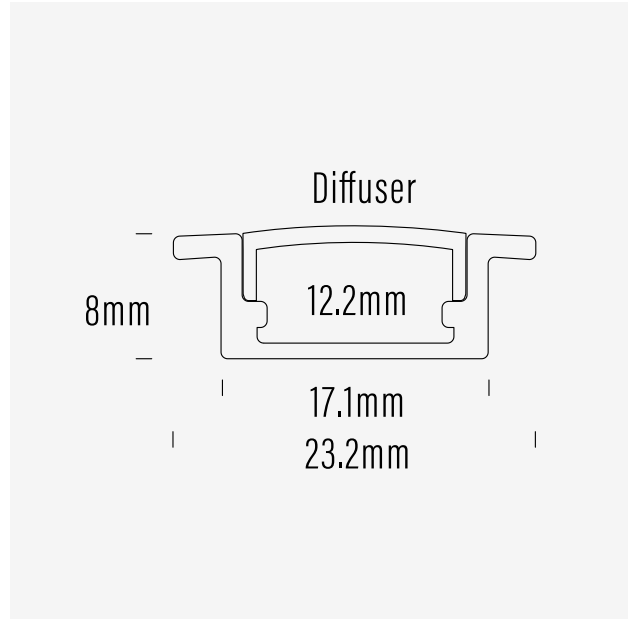

# AQS EXT Datasheet

Aluminium LED Strip Extrusion

### Product Data

Product Code	AQS-EXT-001-200-A1 (Silver)
Description	Aluminium Profile w/wings
Application	Indoor Recessed Lighting
Material	Aluminium Extrusion Polycarbonate Diffuser
Finishes	Silver - Clear Anodise

### Mechanical & Thermal Data

Length	2000mm
Width	23.2mm
Height	8mm
Max PCB Width	12mm
Installation Method	Silicone or Tape Adhesive
IP Rating	IP20
Thermal Conductivity	209w/m-K
Max Recommended Wattage	15W / m