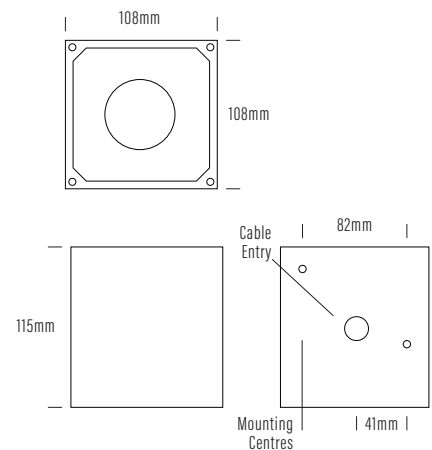

Square Wall Downlight

Product	AQL-602
Product Family	AQL-602 Series
Construction Material	Cast Aluminium & Powder Coat
Cable	Terminal Block
IP Rating	IP54
Warranty	3 Year Aqualux Warranty
Body Colour	Black (A2)
Control Gear	24V DC / 240V
Rated Power	7W
Nominal Lumens	615 lm
CCT / Colour	3000K / 700mA
Optical	70°
CRI	80
Dimming	PWM 10V Dimming / No Dimming 240V

Configure
AQL-602-A2-K0073070T
AQL-602-A2-F0073070T

Introduction

The AQL-602 is an elegant square wall light for high lighting columns and other architectural elements. Featuring a 7W 3000K CREE LED and a soft falloff 70D optic, it also comes with a removable slotted gobo for creating a dramatic slit effect.