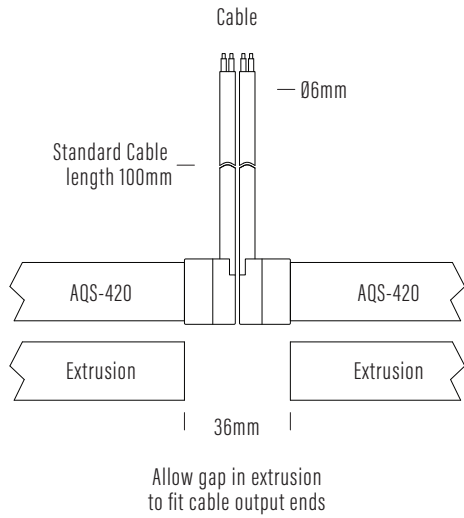

Extrusion and End Cap allowances

Bottom Cable Double Output

Bottom Cable Single Output

Side Cable Double Output

Side Cable Single Output

Neon Flex

Injection Moulded Connectors Dimensions

Direct Cable Entry

Side Cable Entry

Bottom Cable Entry

Neon Flex

AQS Family Reference Table

Product	Type	IP Rating	LED Options	Size mm	Power/m	Application
AQS-170	Cob Strip	IP20	Mono	10mm	5W / 10W / 15W DC	Internal / Profile required
AQS-172	Cob Strip	IP20	Mono	4mm	5W DC	Internal / Profile required
AQS-173	Cob Strip	IP20	RGBW	12mm	16W DC	Internal / Profile required
AQS-400	Neon Flex	IP65	Mono	9 x 10	5W / 10W DC	External / No profile required
AQS-401	Neon Flex	IP65	Mono	10 x 10	5W / 10W DC	External / No profile required
AQS-402	Neon Flex	IP65	Mono / RGB	6 x 12	5W / 10W DC	External / No profile required
AQS-410	Neon Flex	IP65	RGB	13 x 12	10W DC	External / No profile required
AQS-420	Neon Flex	IP65	Mono / RGBW	12 x 20	10W / 15W	External / No profile required
AQS-500	Neon Flex	IP68	Mono / RGB / RGBW / DMX	11.5 x 21	(Mono 5W / 8W / 12W) / 12W / 17W / 18W	External / Submerged / No profile
AQS-505	Neon Flex	IP68	Mono	13.5 x 13.5	10W	External / Submerged / No profile
AQS-510	Neon Flex	IP68	Mono / RGB / RGBW / DMX	16.5 x 16.5	10W / 13W / 17W / 18W	External / Submerged / No profile

Extension Wire Recommendations

Maximum extension wire length according to light power

Watts	22AWG 0.34mm ²	20AWG 0.53mm ²	18AWG 0.82mm ²	17AWG 1.04mm ²	16AWG 1.38mm ²	14AWG 2.07mm ²	12AWG 3.29mm ²	10AWG 5.62mm ²
10W	36m	60m	100m	120m	140m	240m	400m	600m
20W	18m	30m	50m	60m	70m	120m	200m	300m
30W	12m	20m	30m	38m	45m	80m	130m	200m
40W	8m	15m	22m	28m	35m	60m	95m	140m
50W	6m	12m	18m	22m	28m	48m	75m	105m
60W	5m	10m	15m	18m	22m	36m	60m	88m
70W	-	8m	12m	14m	18m	30m	50m	72m
80W	-	6m	10m	11m	14m	24m	40m	58m
90W	-	4m	7m	8m	10m	18m	30m	45m
100W	-	-	5m	6m	7m	12m	22m	32m
110W	-	-	3m	4m	5m	8m	15m	22m
120W	-	-	2m	2.5m	3m	0m	8m	12m