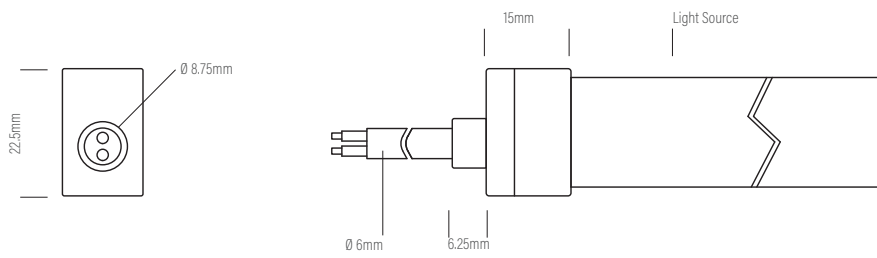

Bending Directions

Neon Flex

Mounting

AQS-420-ACC-01
1m Aluminium

Anti-slip profile.

1. More aggressive retention of Neon Flex.
2. Harder to remove once inserted.
3. Use for vertical or inverted mounting applications.

Extrusion and End Cap allowances

Bottom Cable Double Output

Bottom Cable Single Output

Side Cable Double Output

Side Cable Single Output

Neon Flex

Injection Moulded Connectors Dimensions

Direct Cable Entry

Side Cable Entry

Bottom Cable Entry

Neon Flex

AQS Family Reference Table

Product	Type	IP Rating	LED Options	Size mm	Power/m	Application
AQS-170	Cob Strip	IP20	Mono	10mm	5W / 10W / 15W DC	Internal / Profile required
AQS-172	Cob Strip	IP20	Mono	4mm	5W DC	Internal / Profile required
AQS-173	Cob Strip	IP20	RGBW	12mm	16W DC	Internal / Profile required
AQS-400	Neon Flex	IP65	Mono	9 x 10	5W / 10W DC	External / No profile required
AQS-401	Neon Flex	IP65	Mono	10 x 10	5W / 10W DC	External / No profile required
AQS-402	Neon Flex	IP65	Mono / RGB	6 x 12	5W / 10W DC	External / No profile required
AQS-410	Neon Flex	IP65	RGB	13 x 12	10W DC	External / No profile required
AQS-420	Neon Flex	IP65	Mono / RGBW	12 x 20	10W / 15W	External / No profile required
AQS-500	Neon Flex	IP68	Mono / RGB / RGBW / DMX	11.5 x 21	(Mono 5W / 8W / 12W) / 12W / 17W / 18W	External / Submerged / No profile
AQS-505	Neon Flex	IP68	Mono	13.5 x 13.5	10W	External / Submerged / No profile
AQS-510	Neon Flex	IP68	Mono / RGB / RGBW / DMX	16.5 x 16.5	10W / 13W / 17W / 18W	External / Submerged / No profile