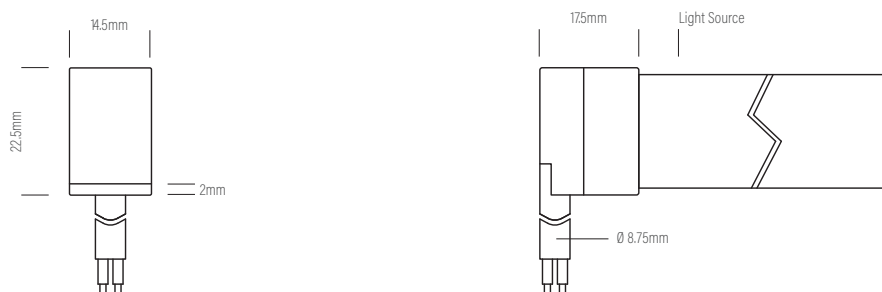

Extrusion and End Cap allowances

Bottom Cable Double Output

Bottom Cable Single Output

Side Cable Double Output

Side Cable Single Output

Neon Flex

Injection Moulded Connectors Dimensions

Direct Cable Entry

Side Cable Entry

Bottom Cable Entry

Neon Flex

AQS Family Reference Table

Product	Type	IP Rating	LED Options	Size mm	Power/m	Application
AQS-170	Cob Strip	IP20	Mono	10mm	5W / 10W / 15W DC	Internal / Profile required
AQS-172	Cob Strip	IP20	Mono	4mm	5W DC	Internal / Profile required
AQS-173	Cob Strip	IP20	RGBW	12mm	16W DC	Internal / Profile required
AQS-400	Neon Flex	IP65	Mono	9 x 10	5W / 10W DC	External / No profile required
AQS-401	Neon Flex	IP65	Mono	10 x 10	5W / 10W DC	External / No profile required
AQS-402	Neon Flex	IP65	Mono / RGB	6 x 12	5W / 10W DC	External / No profile required
AQS-410	Neon Flex	IP65	RGB	13 x 12	10W DC	External / No profile required
AQS-420	Neon Flex	IP65	Mono / RGBW	12 x 20	10W / 15W	External / No profile required
AQS-500	Neon Flex	IP68	Mono / RGB / RGBW / DMX	11.5 x 21	(Mono 5W / 8W / 12W) / 12W / 17W / 18W	External / Submerged / No profile
AQS-505	Neon Flex	IP68	Mono	13.5 x 13.5	10W	External / Submerged / No profile
AQS-510	Neon Flex	IP68	Mono / RGB / RGBW / DMX	16.5 x 16.5	10W / 13W / 17W / 18W	External / Submerged / No profile

Extension Wire Recommendations

Maximum extension wire length according to light power

Watts	22AWG 0.34mm ²	20AWG 0.53mm ²	18AWG 0.82mm ²	17AWG 1.04mm ²	16AWG 1.38mm ²	14AWG 2.07mm ²	12AWG 3.29mm ²	10AWG 5.62mm ²
10W	36m	60m	100m	120m	140m	240m	400m	600m
20W	18m	30m	50m	60m	70m	120m	200m	300m
30W	12m	20m	30m	38m	45m	80m	130m	200m
40W	8m	15m	22m	28m	35m	60m	95m	140m
50W	6m	12m	18m	22m	28m	48m	75m	105m
60W	5m	10m	15m	18m	22m	36m	60m	88m
70W	-	8m	12m	14m	18m	30m	50m	72m
80W	-	6m	10m	11m	14m	24m	40m	58m
90W	-	4m	7m	8m	10m	18m	30m	45m
100W	-	-	5m	6m	7m	12m	22m	32m
110W	-	-	3m	4m	5m	8m	15m	22m
120W	-	-	2m	2.5m	3m	0m	8m	12m