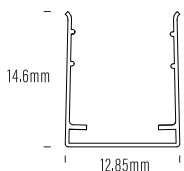

AQS-500-ACC-AL4-01
Bendable S Channel

Note: Compatible with AQS-420