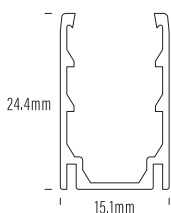

Product Code	CCT Kelvin	Voltage Direct Current	Watts Meter	Lumens Meter	Max Run Single End	Max Run Double End
AQS-420-20A10	2000K	24V DC	10W	270lm	10m	20m
AQS-420-20A15	2000K	24V DC	15W	350lm	7m	14m
AQS-420-27A10	2700K	24V DC	10W	300lm	10m	20m
AQS-420-27A15	2700K	24V DC	15W	375lm	7m	14m
AQS-420-30A10	3000K	24V DC	10W	330lm	10m	20m
AQS-420-30A15	3000K	24V DC	15W	380lm	7m	14m
AQS-420-40A10	4000K	24V DC	10W	340lm	10m	20m
AQS-420-40A15	4000K	24V DC	15W	445lm	7m	14m
AQS-420-50A10	5000K	24V DC	10W	345lm	10m	20m
AQS-420-50A15	5000K	24V DC	15W	450lm	7m	14m

Bending Directions

Neon Flex

Mounting

AQS-420-ACC-01
1m Aluminium

Anti-slip profile.

1. More aggressive retention of Neon Flex.
2. Harder to remove once inserted.
3. Use for vertical or inverted mounting applications.

Extrusion and End Cap allowances

Bottom Cable Double Output

Bottom Cable Single Output

Side Cable Double Output

Side Cable Single Output

Neon Flex

Injection Moulded Connectors Dimensions

Direct Cable Entry