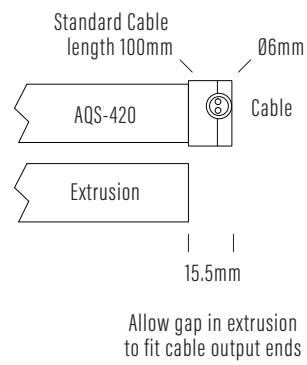

Extrusion and End Cap allowances

Bottom Cable Double Output

Bottom Cable Single Output

Side Cable Double Output

Side Cable Single Output

Neon Flex

Injection Moulded Connectors Dimensions

Direct Cable Entry

Side Cable Entry

Bottom Cable Entry

Neon Flex

AQS Family Reference Table

Product	Type	IP Rating	LED Options	Size mm	Power/m	Application
AQS-170	Cob Strip	IP20	Mono	10mm	5W / 10W / 15W DC	Internal / Profile required
AQS-172	Cob Strip	IP20	Mono	4mm	5W DC	Internal / Profile required
AQS-173	Cob Strip	IP20	RGBW	12mm	16W DC	Internal / Profile required
AQS-400	Neon Flex	IP65	Mono	9 x 10	5W / 10W DC	External / No profile required
AQS-401	Neon Flex	IP65	Mono	10 x 10	5W / 10W DC	External / No profile required
AQS-402	Neon Flex	IP65	Mono / RGB	6 x 12	5W / 10W DC	External / No profile required
AQS-410	Neon Flex	IP65	RGB	13 x 12	10W DC	External / No profile required
AQS-420	Neon Flex	IP65	Mono / RGBW	12 x 20	10W / 15W	External / No profile required
AQS-500	Neon Flex	IP68	Mono / RGB / RGBW / DMX	11.5 x 21	(Mono 5W / 8W / 12W) / 12W / 17W / 18W	External / Submerged / No profile
AQS-505	Neon Flex	IP68	Mono	13.5 x 13.5	10W	External / Submerged / No profile
AQS-510	Neon Flex	IP68	Mono / RGB / RGBW / DMX	16.5 x 16.5	10W / 13W / 17W / 18W	External / Submerged / No profile

Extension Wire Recommendations

Maximum extension wire length according to light power

Watts	22AWG 0.34mm ²	20AWG 0.53mm ²	18AWG 0.82mm ²	17AWG 1.04mm ²	16AWG 1.38mm ²	14AWG 2.07mm ²	12AWG 3.29mm ²	10AWG 5.62mm ²
10W	36m	60m	100m	120m	140m	240m	400m	600m
20W	18m	30m	50m	60m	70m	120m	200m	300m
30W	12m	20m	30m	38m	45m	80m	130m	200m
40W	8m	15m	22m	28m	35m	60m	95m	140m
50W	6m	12m	18m	22m	28m	48m	75m	105m
60W	5m	10m	15m	18m	22m	36m	60m	88m
70W	-	8m	12m	14m	18m	30m	50m	72m
80W	-	6m	10m	11m	14m	24m	40m	58m
90W	-	4m	7m	8m	10m	18m	30m	45m
100W	-	-	5m	6m	7m	12m	22m	32m
110W	-	-	3m	4m	5m	8m	15m	22m
120W	-	-	2m	2.5m	3m	0m	8m	12m