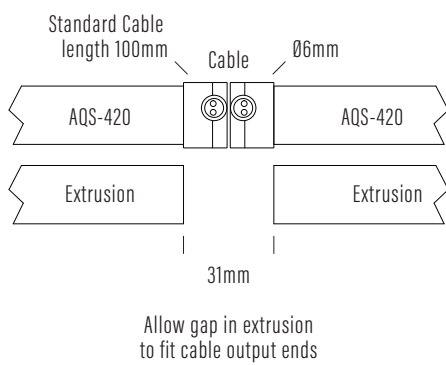

Extrusion and End Cap allowances

Bottom Cable Double Output

Bottom Cable Single Output

Side Cable Double Output

Side Cable Single Output

Neon Flex

Injection Moulded Connectors Dimensions

Direct Cable Entry

Side Cable Entry

Bottom Cable Entry

Neon Flex

AQS Family Reference Table

Product	Type	IP Rating	LED Options	Size mm	Power/m	Application
AQS-170	Cob Strip	IP20	Mono	10mm	5W / 10W / 15W DC	Internal / Profile required
AQS-172	Cob Strip	IP20	Mono	4mm	5W DC	Internal / Profile required
AQS-173	Cob Strip	IP20	RGBW	12mm	16W DC	Internal / Profile required
AQS-400	Neon Flex	IP65	Mono	9 x 10	5W / 10W DC	External / No profile required
AQS-401	Neon Flex	IP65	Mono	10 x 10	5W / 10W DC	External / No profile required
AQS-402	Neon Flex	IP65	Mono / RGB	6 x 12	5W / 10W DC	External / No profile required
AQS-410	Neon Flex	IP65	RGB	13 x 12	10W DC	External / No profile required
AQS-420	Neon Flex	IP65	Mono / RGBW	12 x 20	10W / 15W	External / No profile required
AQS-500	Neon Flex	IP68	Mono / RGB / RGBW / DMX	11.5 x 21	(Mono 5W / 8W / 12W) / 12W / 17W / 18W	External / Submerged / No profile
AQS-505	Neon Flex	IP68	Mono	13.5 x 13.5	10W	External / Submerged / No profile
AQS-510	Neon Flex	IP68	Mono / RGB / RGBW / DMX	16.5 x 16.5	10W / 13W / 17W / 18W	External / Submerged / No profile

Extension Wire Recommendations

Maximum extension wire length according to light power

Watts	22AWG 0.34mm ²	20AWG 0.53mm ²	18AWG 0.82mm ²	17AWG 1.04mm ²	16AWG 1.38mm ²	14AWG 2.07mm ²	12AWG 3.29mm ²	10AWG 5.62mm ²
10W	36m	60m	100m	120m	140m	240m	400m	600m
20W	18m	30m	50m	60m	70m	120m	200m	300m
30W	12m	20m	30m	38m	45m	80m	130m	200m
40W	8m	15m	22m	28m	35m	60m	95m	140m
50W	6m	12m	18m	22m	28m	48m	75m	105m
60W	5m	10m	15m	18m	22m	36m	60m	88m
70W	-	8m	12m	14m	18m	30m	50m	72m
80W	-	6m	10m	11m	14m	24m	40m	58m
90W	-	4m	7m	8m	10m	18m	30m	45m
100W	-	-	5m	6m	7m	12m	22m	32m
110W	-	-	3m	4m	5m	8m	15m	22m
120W	-	-	2m	2.5m	3m	0m	8m	12m