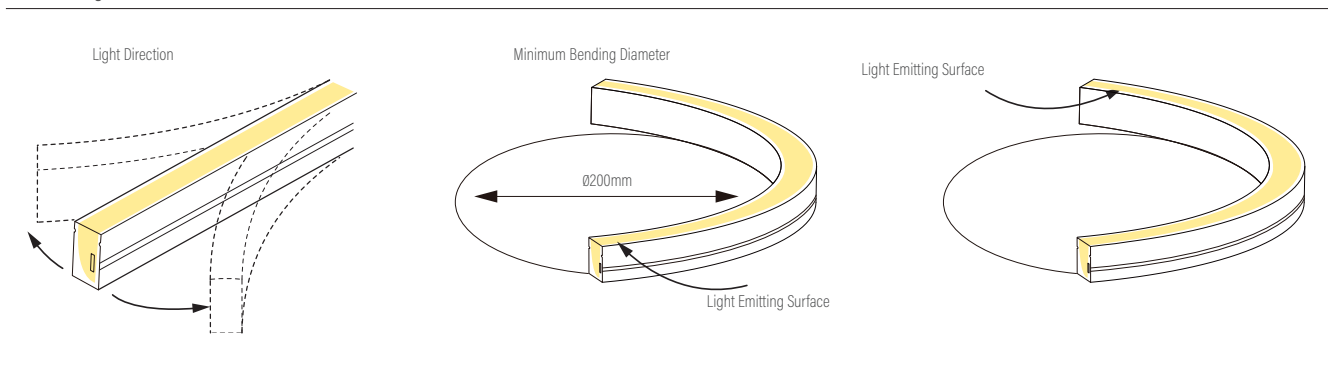

Neon Flex

Product	AQS-420-Mono
Voltage	24V DC
Watts (per Meter)	10W / 15W
IP Rating	IP65
Lumen Output (per Meter)	270lm to 450lm
CCT & Colour Options	2000K / 2700K / 3000K / 4000K / 5000K
Working Mode	Constant Voltage (PWM) / DMX
Max Length (Single Power Feed)	10m / 7m
Max Length (Double Power Feed)	20m / 14m
Cut Interval	50mm
Bend Direction	Horizontally
Minimum Bend Diameter	200mm
LED Type	SMD2835
LED Qty / M	140pcs
Lumen Maintenance	70,000 Hours L70@ 25°C, 50,000 Hours L70@ 50°C
Materials	Silicone
Emission Angle	120°
Operating Temperature	-20° to +40°C
Installation Temperature	5° to +35°C
Warranty	3 Year Aqualux Warranty

Product Code	CCT Kelvin	Voltage Direct Current	Watts Meter	Lumens Meter	Max Run Single End	Max Run Double End
AQS-420-20A10	2000K	24V DC	10W	270lm	10m	20m
AQS-420-20A15	2000K	24V DC	15W	350lm	7m	14m
AQS-420-27A10	2700K	24V DC	10W	300lm	10m	20m
AQS-420-27A15	2700K	24V DC	15W	375lm	7m	14m
AQS-420-30A10	3000K	24V DC	10W	330lm	10m	20m
AQS-420-30A15	3000K	24V DC	15W	380lm	7m	14m
AQS-420-40A10	4000K	24V DC	10W	340lm	10m	20m
AQS-420-40A15	4000K	24V DC	15W	445lm	7m	14m
AQS-420-50A10	5000K	24V DC	10W	345lm	10m	20m
AQS-420-50A15	5000K	24V DC	15W	450lm	7m	14m

Bending Directions

Neon Flex

Mounting

AQS-420-ACC-01
1m Aluminium

Anti-slip profile.

1. More aggressive retention of Neon Flex.
2. Harder to remove once inserted.
3. Use for vertical or inverted mounting applications.