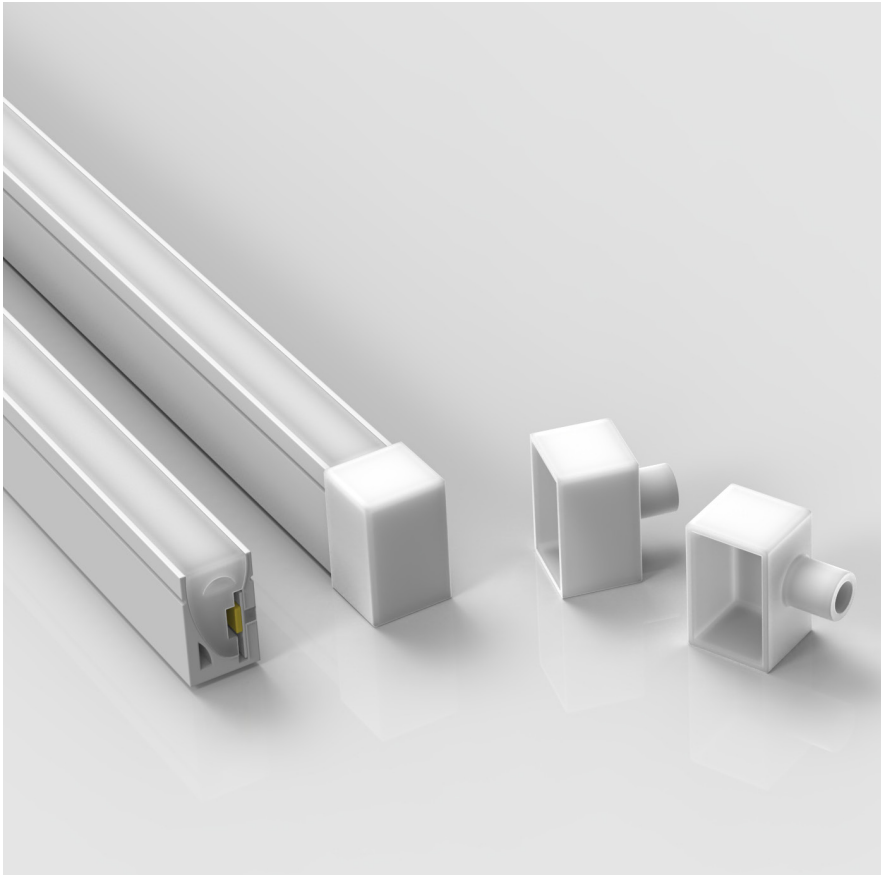

AQS-420 / Mono

The AQS-420 Neon Flex product is manufactured in a continuous extrusion process and then manually terminated to length with IP65 overmolded cable entry points here in our Sydney factory for a quicker turn-around time.

Neon Flex

Product	AQS-420-Mono
Voltage	24V DC
Watts (per Meter)	10W / 15W
IP Rating	IP65
Lumen Output (per Meter)	270lm to 450lm
CCT & Colour Options	2000K / 2700K / 3000K / 4000K / 5000K
Working Mode	Constant Voltage (PWM) / DMX
Max Length (Single Power Feed)	10m / 7m
Max Length (Double Power Feed)	20m / 14m
Cut Interval	50mm
Bend Direction	Horizontally
Minimum Bend Diameter	200mm
LED Type	SMD2835
LED Qty / M	140pcs
Lumen Maintenance	70,000 Hours L70@ 25°C, 50,000 Hours L70@ 50°C
Materials	Silicone
Emission Angle	120°
Operating Temperature	-20° to +40°C
Installation Temperature	5° to +35°C
Warranty	3 Year Aqualux Warranty

Product Code	CCT Kelvin	Voltage Direct Current	Watts Meter	Lumens Meter	Max Run Single End	Max Run Double End
AQS-420-20A10	2000K	24V DC	10W	270lm	10m	20m
AQS-420-20A15	2000K	24V DC	15W	350lm	7m	14m
AQS-420-27A10	2700K	24V DC	10W	300lm	10m	20m
AQS-420-27A15	2700K	24V DC	15W	375lm	7m	14m
AQS-420-30A10	3000K	24V DC	10W	330lm	10m	20m
AQS-420-30A15	3000K	24V DC	15W	380lm	7m	14m
AQS-420-40A10	4000K	24V DC	10W	340lm	10m	20m
AQS-420-40A15	4000K	24V DC	15W	445lm	7m	14m
AQS-420-50A10	5000K	24V DC	10W	345lm	10m	20m
AQS-420-50A15	5000K	24V DC	15W	450lm	7m	14m

Bending Directions

Neon Flex

Mounting

AQS-420-ACC-01
1m Aluminium

Anti-slip profile.

1. More aggressive retention of Neon Flex.
2. Harder to remove once inserted.
3. Use for vertical or inverted mounting applications.