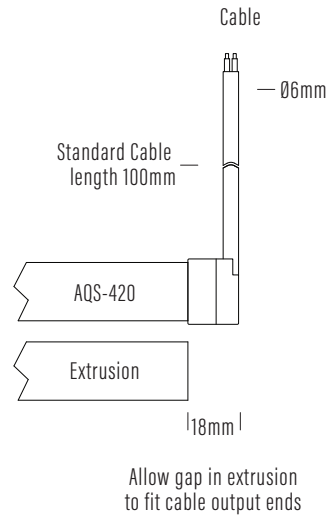

Extrusion and End Cap allowances

Bottom Cable Double Output

Bottom Cable Single Output

Side Cable Double Output

Side Cable Single Output

Neon Flex

Injection Moulded Connectors Dimensions

Direct Cable Entry

Side Cable Entry

Bottom Cable Entry

Neon Flex

AQS Family Reference Table

Product	Type	IP Rating	LED Options	Size mm	Power/m	Application
AQS-170	Cob Strip	IP20	Mono	10mm	5W / 10W / 15W DC	Internal / Profile required
AQS-172	Cob Strip	IP20	Mono	4mm	5W DC	Internal / Profile required
AQS-173	Cob Strip	IP20	RGBW	12mm	16W DC	Internal / Profile required
AQS-400	Neon Flex	IP65	Mono	9 x 10	5W / 10W DC	External / No profile required
AQS-401	Neon Flex	IP65	Mono	10 x 10	5W / 10W DC	External / No profile required
AQS-402	Neon Flex	IP65	Mono / RGB	6 x 12	5W / 10W DC	External / No profile required
AQS-410	Neon Flex	IP65	RGB	13 x 12	10W DC	External / No profile required
AQS-420	Neon Flex	IP65	Mono / RGBW	12 x 20	10W / 15W	External / No profile required
AQS-500	Neon Flex	IP68	Mono / RGB / RGBW / DMX	11.5 x 21	(Mono 5W / 8W / 12W) / 12W / 17W / 18W	External / Submerged / No profile
AQS-505	Neon Flex	IP68	Mono	13.5 x 13.5	10W	External / Submerged / No profile
AQS-510	Neon Flex	IP68	Mono / RGB / RGBW / DMX	16.5 x 16.5	10W / 13W / 17W / 18W	External / Submerged / No profile

Extension Wire Recommendations

Maximum extension wire length according to light power

Watts	22AWG 0.34mm ²	20AWG 0.53mm ²	18AWG 0.82mm ²	17AWG 1.04mm ²	16AWG 1.38mm ²	14AWG 2.07mm ²	12AWG 3.29mm ²	10AWG 5.62mm ²
10W	36m	60m	100m	120m	140m	240m	400m	600m
20W	18m	30m	50m	60m	70m	120m	200m	300m
30W	12m	20m	30m	38m	45m	80m	130m	200m
40W	8m	15m	22m	28m	35m	60m	95m	140m
50W	6m	12m	18m	22m	28m	48m	75m	105m
60W	5m	10m	15m	18m	22m	36m	60m	88m
70W	-	8m	12m	14m	18m	30m	50m	72m
80W	-	6m	10m	11m	14m	24m	40m	58m
90W	-	4m	7m	8m	10m	18m	30m	45m
100W	-	-	5m	6m	7m	12m	22m	32m
110W	-	-	3m	4m	5m	8m	15m	22m
120W	-	-	2m	2.5m	3m	0m	8m	12m