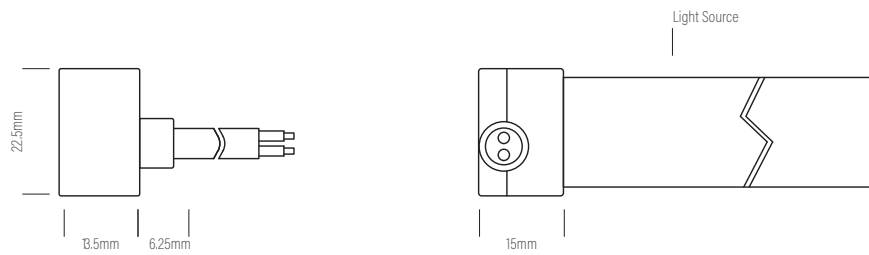

Extrusion and End Cap allowances

Bottom Cable Double Output

Bottom Cable Single Output

Side Cable Double Output

Side Cable Single Output

Neon Flex

Injection Moulded Connectors Dimensions

Direct Cable Entry

Side Cable Entry

Bottom Cable Entry

Neon Flex

AQS Family Reference Table

Product	Type	IP Rating	LED Options	Size mm	Power/m	Application
AQS-170	Cob Strip	IP20	Mono	10mm	5W / 10W / 15W DC	Internal / Profile required
AQS-172	Cob Strip	IP20	Mono	4mm	5W DC	Internal / Profile required
AQS-173	Cob Strip	IP20	RGBW	12mm	16W DC	Internal / Profile required
AQS-400	Neon Flex	IP65	Mono	9 x 10	5W / 10W DC	External / No profile required
AQS-401	Neon Flex	IP65	Mono	10 x 10	5W / 10W DC	External / No profile required
AQS-402	Neon Flex	IP65	Mono / RGB	6 x 12	5W / 10W DC	External / No profile required
AQS-410	Neon Flex	IP65	RGB	13 x 12	10W DC	External / No profile required
AQS-420	Neon Flex	IP65	Mono / RGBW	12 x 20	10W / 15W	External / No profile required
AQS-500	Neon Flex	IP68	Mono / RGB / RGBW / DMX	11.5 x 21	(Mono 5W / 8W / 12W) / 12W / 17W / 18W	External / Submerged / No profile
AQS-505	Neon Flex	IP68	Mono	13.5 x 13.5	10W	External / Submerged / No profile
AQS-510	Neon Flex	IP68	Mono / RGB / RGBW / DMX	16.5 x 16.5	10W / 13W / 17W / 18W	External / Submerged / No profile