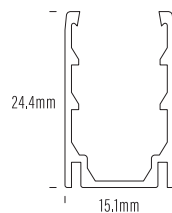

AQS-420-ACC-03
2m Aluminium