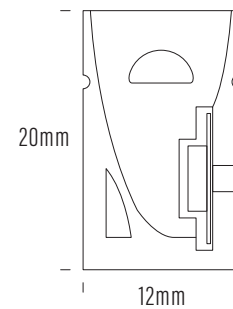

Neon Flex

Product	AQS-420-Mono
Voltage	24V DC
Watts (per Meter)	10W / 15W
IP Rating	IP65
Lumen Output (per Meter)	270lm to 450lm
CCT & Colour Options	2000K / 2700K / 3000K / 4000K / 5000K
Working Mode	Constant Voltage (PWM) / DMX
Max Length (Single Power Feed)	10m / 7m
Max Length (Double Power Feed)	20m / 14m
Cut Interval	50mm
Bend Direction	Horizontally
Minimum Bend Diameter	200mm
LED Type	SMD2835
LED Qty / M	140pcs
Lumen Maintenance	70,000 Hours L70@ 25°C, 50,000 Hours L70@ 50°C
Materials	Silicone
Emission Angle	120°
Operating Temperature	-20° to +40°C
Installation Temperature	5° to +35°C
Warranty	3 Year Aqualux Warranty

Product Code	CCT Kelvin	Voltage Direct Current	Watts Meter	Lumens Meter	Max Run Single End	Max Run Double End
AQS-420-20A10	2000K	24V DC	10W	270lm	10m	20m
AQS-420-20A15	2000K	24V DC	15W	350lm	7m	14m
AQS-420-27A10	2700K	24V DC	10W	300lm	10m	20m
AQS-420-27A15	2700K	24V DC	15W	375lm	7m	14m
AQS-420-30A10	3000K	24V DC	10W	330lm	10m	20m
AQS-420-30A15	3000K	24V DC	15W	380lm	7m	14m
AQS-420-40A10	4000K	24V DC	10W	340lm	10m	20m
AQS-420-40A15	4000K	24V DC	15W	445lm	7m	14m
AQS-420-50A10	5000K	24V DC	10W	345lm	10m	20m
AQS-420-50A15	5000K	24V DC	15W	450lm	7m	14m

Extension Wire Recommendations

Maximum extension wire length according to light power

Watts	22AWG 0.34mm ²	20AWG 0.53mm ²	18AWG 0.82mm ²	17AWG 1.04mm ²	16AWG 1.38mm ²	14AWG 2.07mm ²	12AWG 3.29mm ²	10AWG 5.62mm ²
10W	36m	60m	100m	120m	140m	240m	400m	600m
20W	18m	30m	50m	60m	70m	120m	200m	300m
30W	12m	20m	30m	38m	45m	80m	130m	200m
40W	8m	15m	22m	28m	35m	60m	95m	140m
50W	6m	12m	18m	22m	28m	48m	75m	105m
60W	5m	10m	15m	18m	22m	36m	60m	88m
70W	-	8m	12m	14m	18m	30m	50m	72m
80W	-	6m	10m	11m	14m	24m	40m	58m
90W	-	4m	7m	8m	10m	18m	30m	45m
100W	-	-	5m	6m	7m	12m	22m	32m
110W	-	-	3m	4m	5m	8m	15m	22m
120W	-	-	2m	2.5m	3m	0m	8m	12m