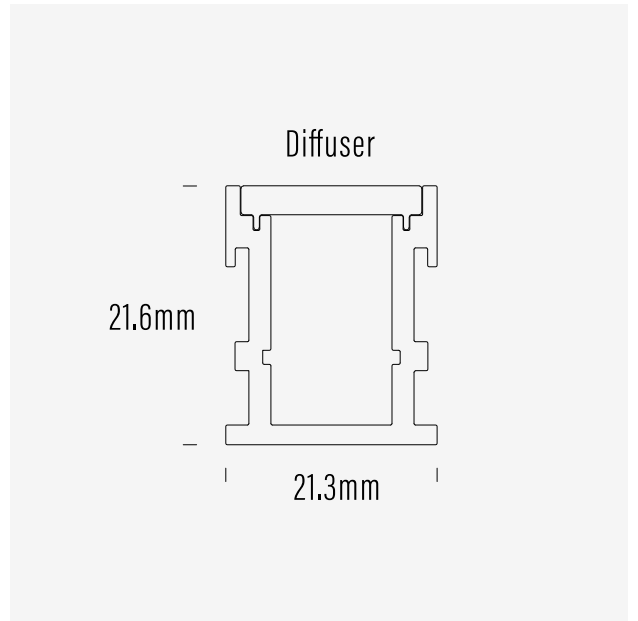

AQS EXT Datasheet

Aluminium LED Strip Extrusion

AQS-EXT-009-200

Product Data

Product Code	AQS-EXT-009-200-A1 (Silver) AQS-EXT-009-200-A2 (Black) AQS-EXT-009-200-A8 (White)
Description	Walk-On Profile
Application	Floor / Ground Recessed Lighting
Material	Aluminium Extrusion Polycarbonate Diffuser (3mm Heavy Duty)
Finishes	Silver - Clear Anodise Black - Powdercoat White - Powdercoat

Mechanical & Thermal Data

Length	2000mm
Width	21.3mm
Height	21.6mm
Max PCB Width	12mm
Installation Method	Sits In Ground
IP Rating	IP20
Thermal Conductivity	209w/m-K
Max Recommended Wattage	20W / m