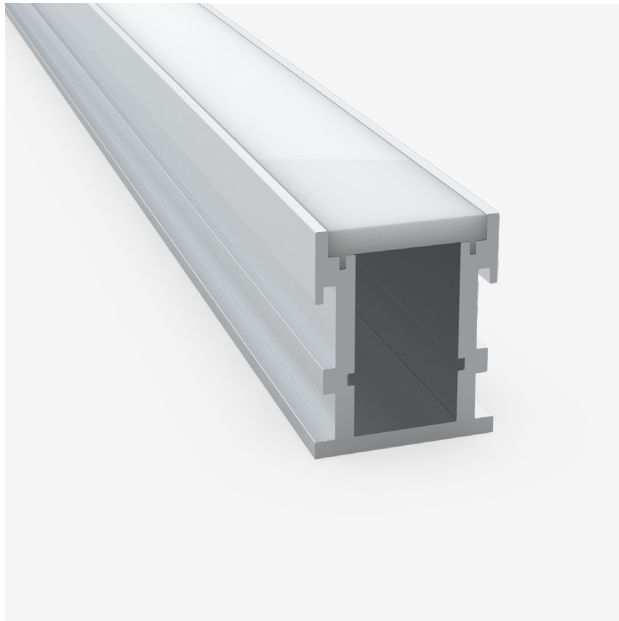

AQS EXT Datasheet

Aluminium LED Strip Extrusion

AQS-EXT-009-200

Product Data

Product Code	AQS-EXT-009-200-A1 (Silver) AQS-EXT-009-200-A2 (Black) AQS-EXT-009-200-A8 (White)
Description	Walk-On Profile
Application	Floor / Ground Recessed Lighting
Material	Aluminium Extrusion Polycarbonate Diffuser (3mm Heavy Duty)
Finishes	Silver - Clear Anodise Black - Powdercoat White - Powdercoat

Mechanical & Thermal Data

Length	2000mm
Width	21.3mm
Height	21.6mm
Max PCB Width	12mm
Installation Method	Sits In Ground
IP Rating	IP20
Thermal Conductivity	209w/m-K
Max Recommended Wattage	20W / m