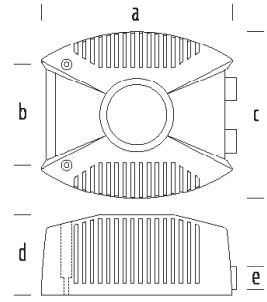

AQO 12VAC & 24VAC Iron Core Power Supply Instruction Manual

	a	b	c	d	e
50W-100W	165	78	145	80	20
200W	133	74	112	65	20

Part Numbers:

AQO12-050, AQO12-100, AQO12-200

AQO24-050, AQO24-100, AQO24-200

Please read through these instructions carefully before commencing installation.

If in doubt please contact place of purchase or Aqualux Lighting direct on +612 94547900 / sales@aqualux.com.au

1 | Specifications

Product	AQO SELV AC Transformer
Product Code	See table on right
Watts	50W - 200W
Input Voltage	230V AC / 50Hz
Output Voltage	12V AC / 24V AC
IP Rating	IP67
Approvals	RCM / SAA
Construction	Epoxy Filled Extruded Aluminium
Input Cable	1.8m Flex & Plug
Output Cable	1m 8mm ² Cable
Operating Temp	-20c ~ +40c
Warranty	10 Years