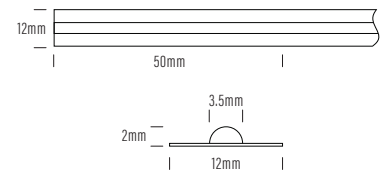

COB Strip

Product	AQS-173-RGBW
Voltage	24V DC
Watts (per Meter)	16W
IP Rating	IP20
Lumen Output (per Meter)	465lm - 630lm
CCT & Colour Options	RGB + 3000k
Working Mode	Constant Voltage (PWM) / DMX
Max Length (Single Power Feed)	5m
Max Length (Double Power Feed)	10m
Cut Interval	50mm
Bend Direction	Vertically
Minimum Bend Diameter	50mm
LED Type	COB RGBW
LED Qty / M	560pcs
Lumen Maintenance	50,000 Hours L70@ 30°C
Materials	3M Adhesive Backing
Emission Angle	180°
Operating Temperature	-20° to +40°C
Installation Temperature	5° to +35°C
Warranty	3 Year Aqualux Warranty

Extension Wire Recommendations

Maximum extension wire length according to light power

Watts	22AWG 0.34mm ²	20AWG 0.53mm ²	18AWG 0.82mm ²	17AWG 1.04mm ²	16AWG 1.38mm ²	14AWG 2.07mm ²	12AWG 3.29mm ²	10AWG 5.62mm ²
10W	36m	60m	100m	120m	140m	240m	400m	600m
20W	18m	30m	50m	60m	70m	120m	200m	300m
30W	12m	20m	30m	38m	45m	80m	130m	200m
40W	8m	15m	22m	28m	35m	60m	95m	140m
50W	6m	12m	18m	22m	28m	48m	75m	105m
60W	5m	10m	15m	18m	22m	36m	60m	88m
70W	-	8m	12m	14m	18m	30m	50m	72m
80W	-	6m	10m	11m	14m	24m	40m	58m
90W	-	4m	7m	8m	10m	18m	30m	45m
100W	-	-	5m	6m	7m	12m	22m	32m
110W	-	-	3m	4m	5m	8m	15m	22m
120W	-	-	2m	2.5m	3m	0m	8m	12m