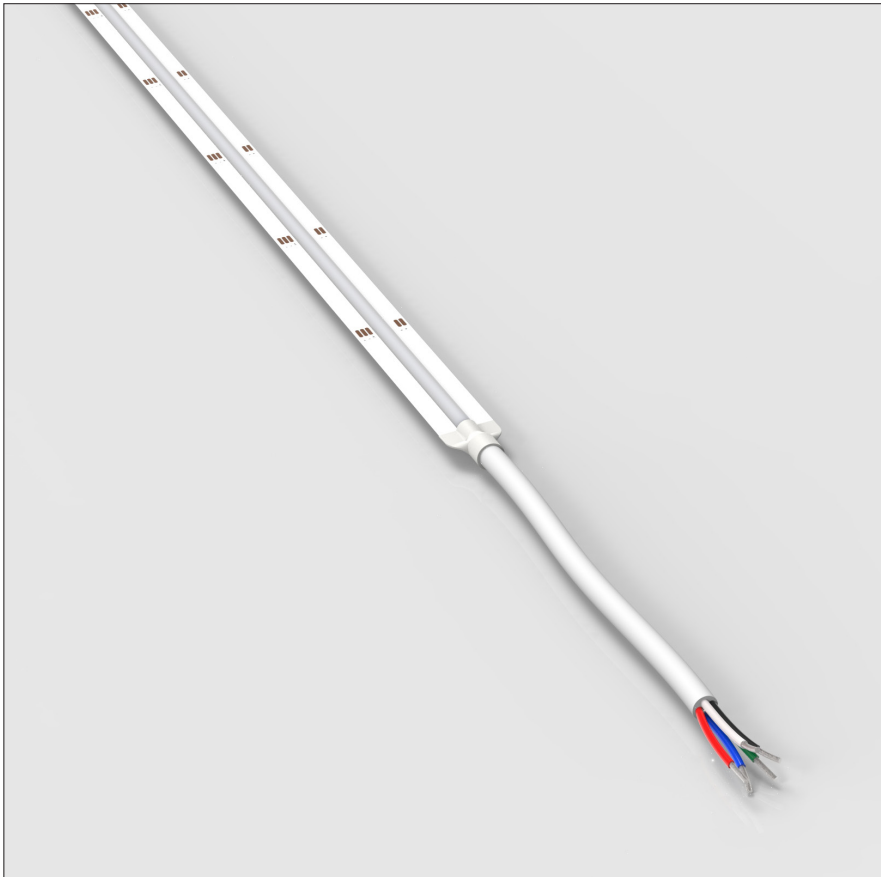

AQS-173 / RGBW

AQS-173 is the latest technology in RGB+3000K COB Strip lighting. Use for internal illumination, the COB LED Strip minimises the issue of dark LED dots for a clean continuous linear light source.

COB Strip

Product	AQS-173-RGBW
Voltage	24V DC
Watts (per Meter)	16W
IP Rating	IP20
Lumen Output (per Meter)	465lm - 630lm
CCT & Colour Options	RGB + 3000k
Working Mode	Constant Voltage (PWM) / DMX
Max Length (Single Power Feed)	5m
Max Length (Double Power Feed)	10m
Cut Interval	50mm
Bend Direction	Vertically
Minimum Bend Diameter	50mm
LED Type	COB RGBW
LED Qty / M	560pcs
Lumen Maintenance	50,000 Hours L70@ 30°C
Materials	3M Adhesive Backing
Emission Angle	180°
Operating Temperature	-20° to +40°C
Installation Temperature	5° to +35°C
Warranty	3 Year Aqualux Warranty

CONFIGURE	
AQS-173-ZZA16	3000K / 24VDC / 16W

AQS-173-RGBW

COB Strip

Variations

Product Code	CCT Kelvin	Voltage Direct Current	Watts Meter	Lumens Meter	Min Run Single End	Max Run Double End
AQS-173-Z2A16	RGBW 3000K	24V DC	16W	465lm-630lm	5m	10m