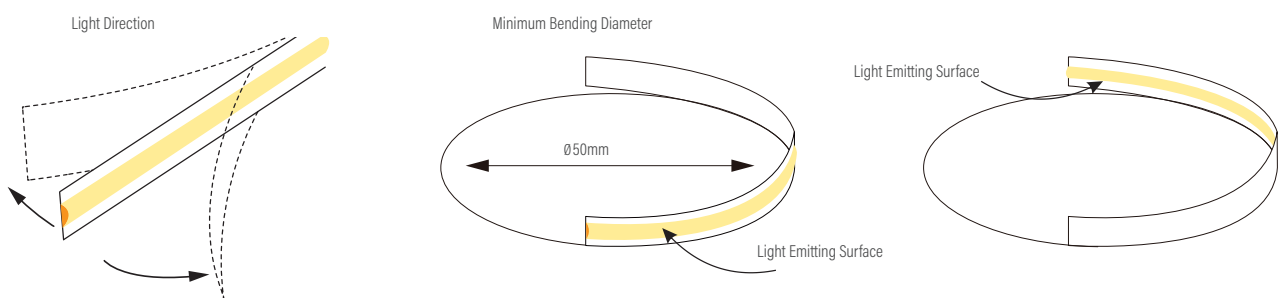

COB Strip

Product	AQS-173-RGBW
Voltage	24V DC
Watts (per Meter)	16W
IP Rating	IP20
Lumen Output (per Meter)	465lm - 630lm
CCT & Colour Options	RGB + 3000k
Working Mode	Constant Voltage (PWM) / DMX
Max Length (Single Power Feed)	5m
Max Length (Double Power Feed)	10m
Cut Interval	50mm
Bend Direction	Vertically
Minimum Bend Diameter	50mm
LED Type	COB RGBW
LED Qty / M	560pcs
Lumen Maintenance	50,000 Hours L70@ 30°C
Materials	3M Adhesive Backing
Emission Angle	180°
Operating Temperature	-20° to +40°C
Installation Temperature	5° to +35°C
Warranty	3 Year Aqualux Warranty

CONFIGURE	
AQS-173-ZZA16	3000K / 24VDC / 16W

AQS-173-RGBW

COB Strip

Variations

Product Code	CCT Kelvin	Voltage Direct Current	Watts Meter	Lumens Meter	Min Run Single End	Max Run Double End
AQS-173-Z2A16	RGBW 3000K	24V DC	16W	465lm-630lm	5m	10m

Bending Directions

COB Strip

AQS Family Reference Table

Product	Type	IP Rating	LED Options	Size mm	Power/m	Application
AQS-170	Cob Strip	IP20	Mono	10mm	5W / 10W / 15W DC	Internal / Profile required
AQS-172	Cob Strip	IP20	Mono	4mm	5W DC	Internal / Profile required
AQS-173	Cob Strip	IP20	RGBW	12mm	16W DC	Internal / Profile required
AQS-400	Neon Flex	IP65	Mono	9 x 10	5W / 10W DC	External / No profile required
AQS-401	Neon Flex	IP65	Mono	10 x 10	5W / 10W DC	External / No profile required
AQS-402	Neon Flex	IP65	Mono / RGB	6 x 12	5W / 10W DC	External / No profile required
AQS-410	Neon Flex	IP65	RGB	13 x 12	10W DC	External / No profile required
AQS-420	Neon Flex	IP65	Mono / RGBW	12 x 20	10W / 15W	External / No profile required
AQS-500	Neon Flex	IP68	Mono / RGB / RGBW / DMX	11.5 x 21	(Mono 5W / 8W / 12W) / 12W / 17W / 18W	External / Submerged / No profile
AQS-505	Neon Flex	IP68	Mono	13.5 x 13.5	10W	External / Submerged / No profile
AQS-510	Neon Flex	IP68	Mono / RGB / RGBW / DMX	16.5 x 16.5	10W / 13W / 17W / 18W	External / Submerged / No profile