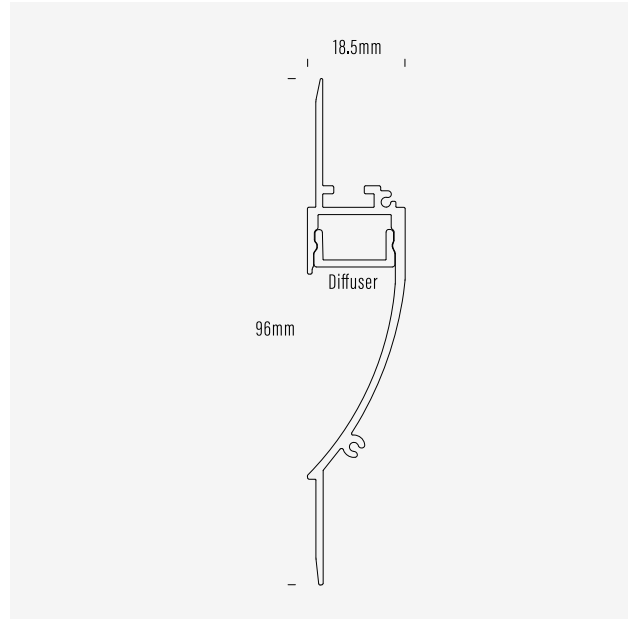

AQS EXT Datasheet

Aluminium LED Strip Extrusion

AQS-EXT-013-200

Product Data

Product Code	AQS-EXT-013-200-A8 (White)
Description	Aluminium In-Wall Profile Style
Application	Drywall / Plaster Wall Recessed Lighting
Material	Aluminium Extrusion Polycarbonate Diffuser
Finishes	White - Powdercoat

Mechanical & Thermal Data

Length	2000mm
Width	96mm
Height	18.5mm
Max PCB Width	12mm
Installation Method	Screw Mount & Plaster + Paint
IP Rating	IP20
Thermal Conductivity	209w/m-K
Max Recommended Wattage	15W / m