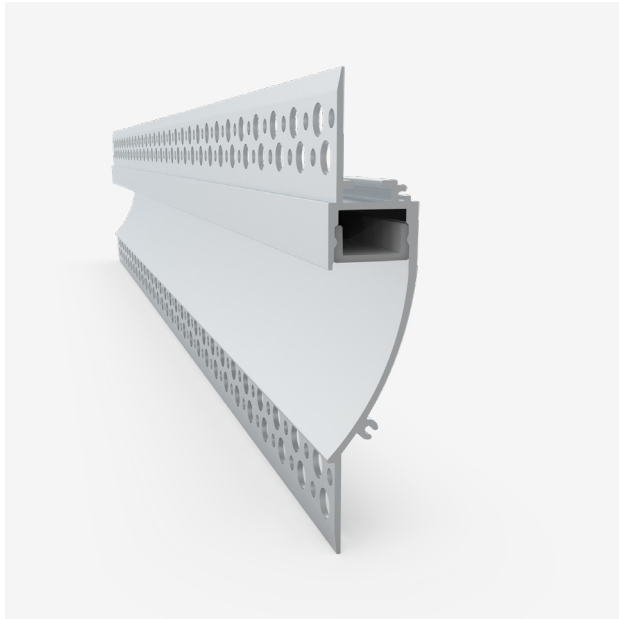

AQS EXT Datasheet

Aluminium LED Strip Extrusion

AQS-EXT-013-200

Product Data

Product Code	AQS-EXT-013-200-A8 (White)
Description	Aluminium In-Wall Profile Style
Application	Drywall / Plaster Wall Recessed Lighting
Material	Aluminium Extrusion Polycarbonate Diffuser
Finishes	White - Powdercoat

Mechanical & Thermal Data

Length	2000mm
Width	96mm
Height	18.5mm
Max PCB Width	12mm
Installation Method	Screw Mount & Plaster + Paint
IP Rating	IP20
Thermal Conductivity	209w/m-K
Max Recommended Wattage	15W / m