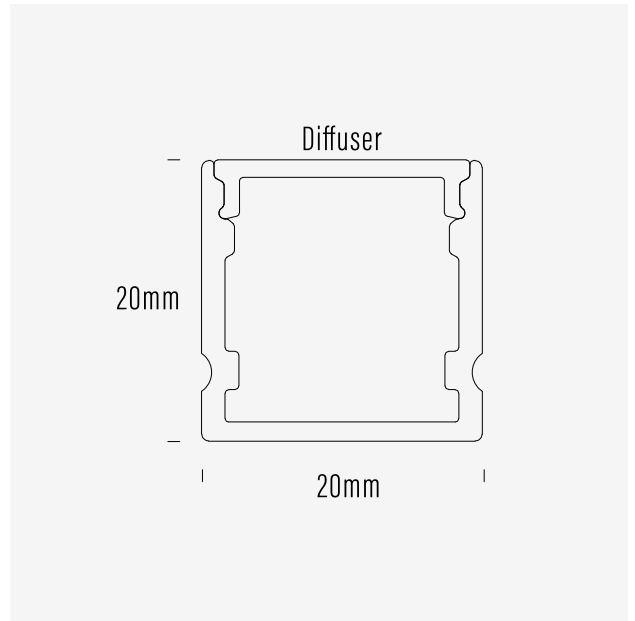

AQS EXT Datasheet

Aluminium LED Strip Extrusion

AQS-EXT-006-200

Product Data

Product Code	AQS-EXT-006-200-A1 (Silver) AQS-EXT-006-200-A2 (Black) AQS-EXT-006-200-A8 (White)
Description	Aluminium Profile
Application	Indoor Surface Lighting
Material	Aluminium Extrusion Polycarbonate Diffuser
Finishes	Silver - Clear Anodise Black - Powdercoat White - Powdercoat

Mechanical & Thermal Data

Length	2000mm
Width	20mm
Height	20mm
Max PCB Width	12mm
Installation Method	Surface Mounting Clips
IP Rating	IP20
Thermal Conductivity	209w/m-K
Max Recommended Wattage	18W / m