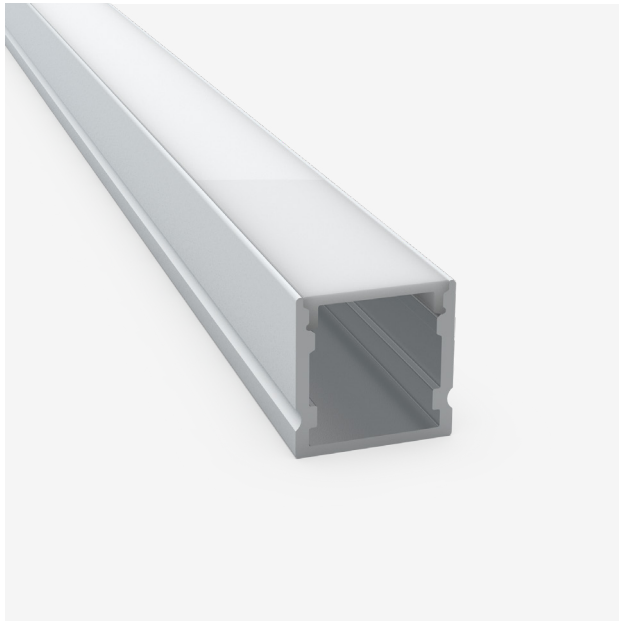

AQS EXT Datasheet

Aluminium LED Strip Extrusion

AQS-EXT-006-200

Product Data

Product Code	AQS-EXT-006-200-A1 (Silver) AQS-EXT-006-200-A2 (Black) AQS-EXT-006-200-A8 (White)
Description	Aluminium Profile
Application	Indoor Surface Lighting
Material	Aluminium Extrusion Polycarbonate Diffuser
Finishes	Silver - Clear Anodise Black - Powdercoat White - Powdercoat

Mechanical & Thermal Data

Length	2000mm
Width	20mm
Height	20mm
Max PCB Width	12mm
Installation Method	Surface Mounting Clips
IP Rating	IP20
Thermal Conductivity	209w/m-K
Max Recommended Wattage	18W / m