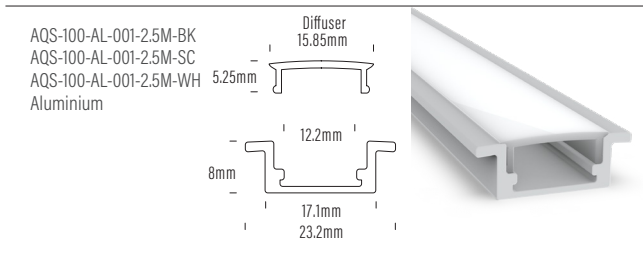

COB Kit

Kit contents

- 1 x 5m 24V DC 3000K COB Strip
- 1 x 24V DC 30W Power Supply
- 2 x 15cm Tails (soldering required)

Product	AQS-170-30A05-B-5
Voltage	24V DC
Watts (per Meter)	5W
IP Rating	IP20
Lumen Output (per Meter)	519.1lm
CCT & Colour Options	3000k
Working Mode	Constant Voltage (PWM) / DMX
Max Length (Single Power Feed)	5m
Power Supply	1 x 30W 24V DC
Cables	2 x 15cm Tails (soldering required)
Max Length (Double Power Feed)	10m
Cut Interval	50mm
Bend Direction	Vertically
Minimum Bend Diameter	50mm
LED Type	Sanan COB
LED Qty / M	360pcs
Lumen Maintenance	50,000 Hours L70@ 30°C
Materials	3M Adhesive Backing
Emission Angle	180°
Operating Temperature	-20° to +40°C
Installation Temperature	5° to +35°C
Warranty	3 Year Aqualux Warranty

COB Kit

Variations

Product Code	CCT Kelvin	Voltage Direct Current	Watts Meter	Lumens Meter	Min Run Single End	Max Run Double End
AQS-170-30A5	3000K	24V DC	5W	519.1lm	5m	10m

Mounting Extrusion and Diffuser

Bending Directions

COB Kit

AQS Family Reference Table

Product	Type	IP Rating	LED Options	Size mm	Power/m	Application
AQS-170	Cob Strip	IP20	Mono	10mm	10W DC	Internal / Profile required
AQS-172	Cob Strip	IP20	Mono	4mm	5W DC	Internal / Profile required
AQS-400	Neon Flex	IP65	Mono	10 x 9	5W DC / 10W DC	External / No profile required
AQS-401	Neon Flex	IP65	Mono	10 x 10	10W DC	External / No profile required
AQS-402	Neon Flex	IP67	Mono	6 x 12	10W DC	External / No profile required
AQS-410	Neon Flex	IP65	RGB	13 x 12	10W DC	External / No profile required
AQS-420	Neon Flex	IP65	Mono / RGBW	12 x 20	10W / 15W	External / No profile required
AQS-500	Neon Flex	IP68	Mono / RGB / RGBW / DMX	11.5 x 21	5W / 8W / 12W / 18W	External / Submerged / No profile
AQS-505	Neon Flex	IP68	Mono	13.5 x 13.5	10W	External / Submerged / No profile
AQS-510	Neon Flex	IP68	Mono / RGB / RGBW / DMX	16.5 x 16.5	10W / 13W / 17W / 18W	External / Submerged / No profile