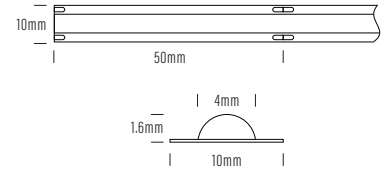

COB Kit

Kit contents

- 1 x 5m 24V DC 3000K COB Strip
- 1 x 24V DC 30W Power Supply
- 2 x 15cm Tails (soldering required)

Product	AQS-170-30A05-B-5
Voltage	24V DC
Watts (per Meter)	5W
IP Rating	IP20
Lumen Output (per Meter)	519.1lm
CCT & Colour Options	3000k
Working Mode	Constant Voltage (PWM) / DMX
Max Length (Single Power Feed)	5m
Power Supply	1 x 30W 24V DC
Cables	2 x 15cm Tails (soldering required)
Max Length (Double Power Feed)	10m
Cut Interval	50mm
Bend Direction	Vertically
Minimum Bend Diameter	50mm
LED Type	Sanan COB
LED Qty / M	360pcs
Lumen Maintenance	50,000 Hours L70@ 30°C
Materials	3M Adhesive Backing
Emission Angle	180°
Operating Temperature	-20° to +40°C
Installation Temperature	5° to +35°C
Warranty	3 Year Aqualux Warranty

Extension Wire Recommendations

Maximum extension wire length according to light power

Watts	22AWG 0.34mm ²	20AWG 0.53mm ²	18AWG 0.82mm ²	17AWG 1.04mm ²	16AWG 1.38mm ²	14AWG 2.07mm ²	12AWG 3.29mm ²	10AWG 5.62mm ²
10W	36m	60m	100m	120m	140m	240m	400m	600m
20W	18m	30m	50m	60m	70m	120m	200m	300m
30W	12m	20m	30m	38m	45m	80m	130m	200m
40W	8m	15m	22m	28m	35m	60m	95m	140m
50W	6m	12m	18m	22m	28m	48m	75m	105m
60W	5m	10m	15m	18m	22m	36m	60m	88m
70W	-	8m	12m	14m	18m	30m	50m	72m
80W	-	6m	10m	11m	14m	24m	40m	58m
90W	-	4m	7m	8m	10m	18m	30m	45m
100W	-	-	5m	6m	7m	12m	22m	32m
110W	-	-	3m	4m	5m	8m	15m	22m
120W	-	-	2m	2.5m	3m	0m	8m	12m