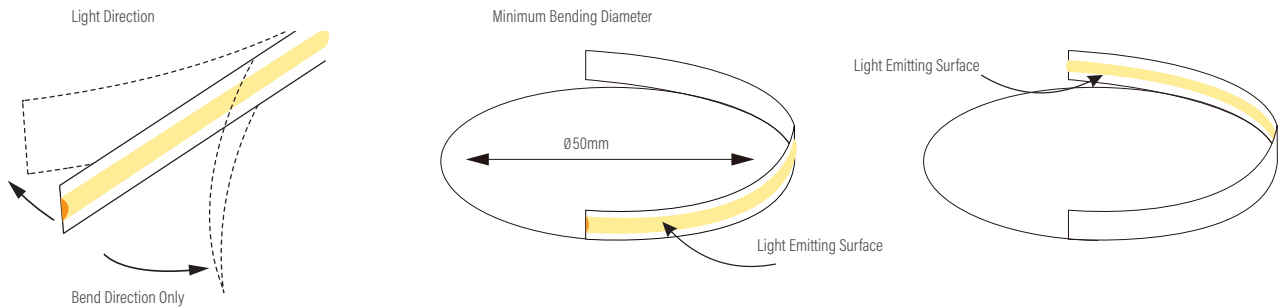

COB Kit

Kit contents

- 1 x 5m 24V DC 3000K COB Strip
- 1 x 24V DC 30W Power Supply
- 2 x 15cm Tails (soldering required)

Product	AQS-170-30A05-B-5
Voltage	24V DC
Watts (per Meter)	5W
IP Rating	IP20
Lumen Output (per Meter)	519.1lm
CCT & Colour Options	3000k
Working Mode	Constant Voltage (PWM) / DMX
Max Length (Single Power Feed)	5m
Power Supply	1 x 30W 24V DC
Cables	2 x 15cm Tails (soldering required)
Max Length (Double Power Feed)	10m
Cut Interval	50mm
Bend Direction	Vertically
Minimum Bend Diameter	50mm
LED Type	Sanan COB
LED Qty / M	360pcs
Lumen Maintenance	50,000 Hours L70@ 30°C
Materials	3M Adhesive Backing
Emission Angle	180°
Operating Temperature	-20° to +40°C
Installation Temperature	5° to +35°C
Warranty	3 Year Aqualux Warranty

COB Kit

Variations

Product Code	CCT Kelvin	Voltage Direct Current	Watts Meter	Lumens Meter	Min Run Single End	Max Run Double End
AQS-170-30A5	3000K	24V DC	5W	519.1lm	5m	10m

Mounting Extrusion and Diffuser

Bending Directions

COB Kit

AQS Family Reference Table

Product	Type	IP Rating	LED Options	Size mm	Power/m	Application
AQS-170	Cob Strip	IP20	Mono	10mm	10W DC	Internal / Profile required
AQS-172	Cob Strip	IP20	Mono	4mm	5W DC	Internal / Profile required
AQS-400	Neon Flex	IP65	Mono	10 x 9	5W DC / 10W DC	External / No profile required
AQS-401	Neon Flex	IP65	Mono	10 x 10	10W DC	External / No profile required
AQS-402	Neon Flex	IP67	Mono	6 x 12	10W DC	External / No profile required
AQS-410	Neon Flex	IP65	RGB	13 x 12	10W DC	External / No profile required
AQS-420	Neon Flex	IP65	Mono / RGBW	12 x 20	10W / 15W	External / No profile required
AQS-500	Neon Flex	IP68	Mono / RGB / RGBW / DMX	11.5 x 21	5W / 8W / 12W / 18W	External / Submerged / No profile
AQS-505	Neon Flex	IP68	Mono	13.5 x 13.5	10W	External / Submerged / No profile
AQS-510	Neon Flex	IP68	Mono / RGB / RGBW / DMX	16.5 x 16.5	10W / 13W / 17W / 18W	External / Submerged / No profile