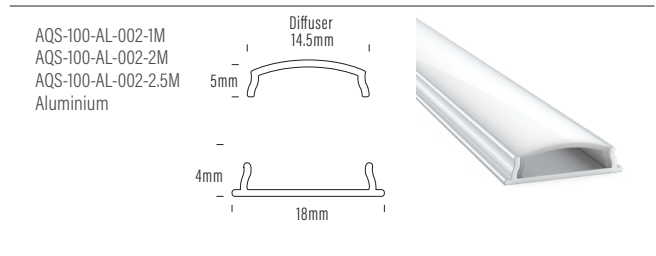

AQS-170-3000K / COBKit

AQS-170 is the latest technology in LED Strip lighting.
Use for internal illumination, the COB LED Strip minimises the issue
of dark LED dots for a clean continuous linear light source.

COB Kit

Kit contents

- 1 x 5m 24V DC 3000K COB Strip
- 1 x 24V DC 30W Power Supply
- 2 x 15cm Tails (soldering required)

Product	AQS-170-30A05-B-5
Voltage	24V DC
Watts (per Meter)	5W
IP Rating	IP20
Lumen Output (per Meter)	519.1lm
CCT & Colour Options	3000k
Working Mode	Constant Voltage (PWM) / DMX
Max Length (Single Power Feed)	5m
Power Supply	1 x 30W 24V DC
Cables	2 x 15cm Tails (soldering required)
Max Length (Double Power Feed)	10m
Cut Interval	50mm
Bend Direction	Vertically
Minimum Bend Diameter	50mm
LED Type	Sanan COB
LED Qty / M	360pcs
Lumen Maintenance	50,000 Hours L70@ 30°C
Materials	3M Adhesive Backing
Emission Angle	180°
Operating Temperature	-20° to +40°C
Installation Temperature	5° to +35°C
Warranty	3 Year Aqualux Warranty

Bending Directions

COB Kit

AQS Family Reference Table

Product	Type	IP Rating	LED Options	Size mm	Power/m	Application
AQS-170	Cob Strip	IP20	Mono	10mm	10W DC	Internal / Profile required
AQS-172	Cob Strip	IP20	Mono	4mm	5W DC	Internal / Profile required
AQS-400	Neon Flex	IP65	Mono	10 x 9	5W DC / 10W DC	External / No profile required
AQS-401	Neon Flex	IP65	Mono	10 x 10	10W DC	External / No profile required
AQS-402	Neon Flex	IP67	Mono	6 x 12	10W DC	External / No profile required
AQS-410	Neon Flex	IP65	RGB	13 x 12	10W DC	External / No profile required
AQS-420	Neon Flex	IP65	Mono / RGBW	12 x 20	10W / 15W	External / No profile required
AQS-500	Neon Flex	IP68	Mono / RGB / RGBW / DMX	11.5 x 21	5W / 8W / 12W / 18W	External / Submerged / No profile
AQS-505	Neon Flex	IP68	Mono	13.5 x 13.5	10W	External / Submerged / No profile
AQS-510	Neon Flex	IP68	Mono / RGB / RGBW / DMX	16.5 x 16.5	10W / 13W / 17W / 18W	External / Submerged / No profile